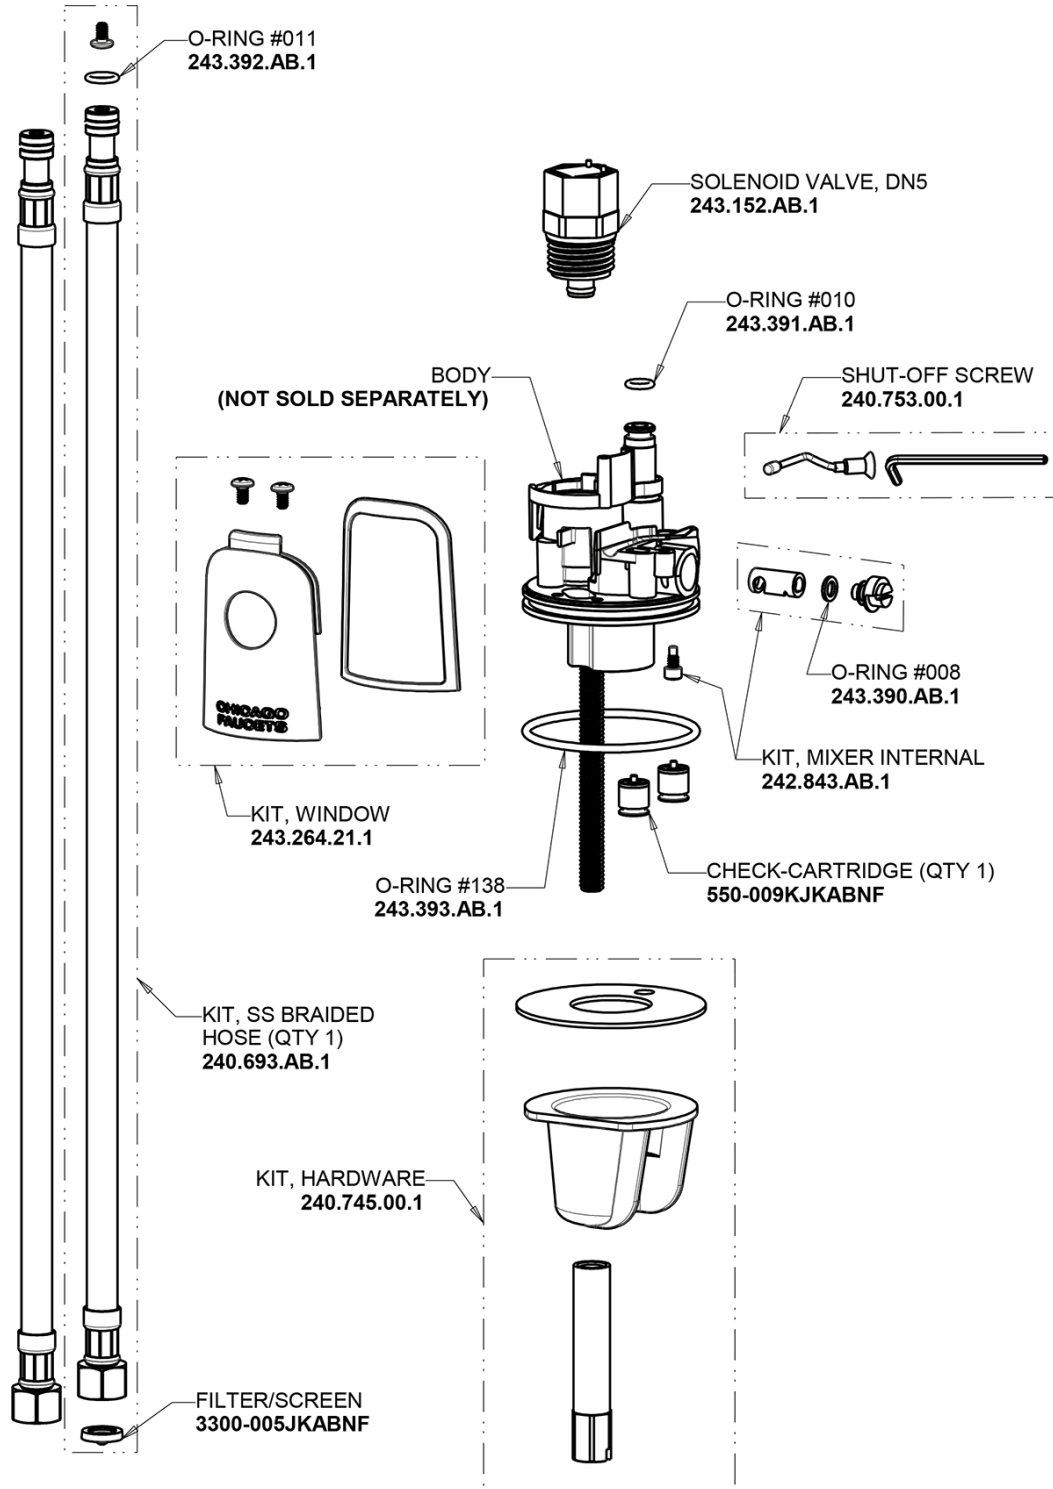

Repair Parts

116.671.AB.1

HyTronic Curve Sink Faucet with Dual Beam Infrared Sensor and EBPS

**CHICAGO
FAUCETS**

a Geberit company

HyTronic Base with Internal Mixer

Base Parts:

For Technical Assistance:

HyTronic Curve Sink Faucet with Dual Beam Infrared Sensor and EBPS

**CHICAGO
FAUCETS**

a Geberit company

HyTronic Curve Spout
242.755.AB.1

- FLOW CONTROL 1.5 GPM MAX
1020-006KJKABNF
- CHECK-CARTRIDGE
550-009KJKABNF
- O-RING #010
243.391.AB.1

Emergency Backup Power System
243.290.00.1

Electronic Module
242.433.00.1

Vandal Proof Non-Aerating Laminar Stream Solidifier Outlet
242.757.AB.1

Bank Installation Adapter Wire
242.340.00.1

For Technical Assistance: