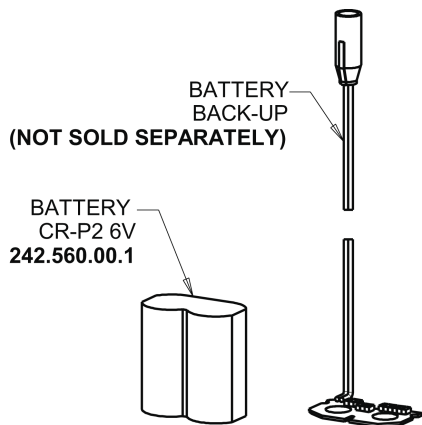

Repair Parts

116.671.AB.1

HyTronic Curve Sink Faucet with Dual Beam Infrared Sensor and EBPS

**CHICAGO
FAUCETS**

a Geberit company

HyTronic Curve Spout
242.755.AB.1

- FLOW CONTROL 1.5 GPM MAX
  1020-006KJKABNF
- CHECK-CARTRIDGE
  550-009KJKABNF
- O-RING #010
  243.391.AB.1

Emergency Backup Power System
243.290.00.1

Electronic Module
242.433.00.1

Vandal Proof Non-Aerating Laminar Stream Solidifier Outlet
242.757.AB.1

Bank Installation Adapter Wire
242.340.00.1

For Technical Assistance:

Phone: 800-TEC-TRUE (832-8783)

Email: techsupport.us@chicagofaucets.com

2100 South Clearwater Drive
Des Plaines, IL 60018
Phone: 847-803-5000
chicagofaucets.com