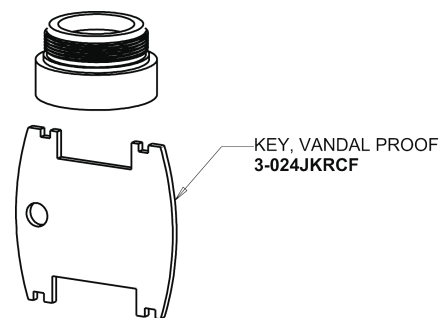

Vandal Proof Non-Aerating Laminar Stream Solidifier Outlet
242.757.AB.1

Bank Installation Adapter Wire
242.340.00.1