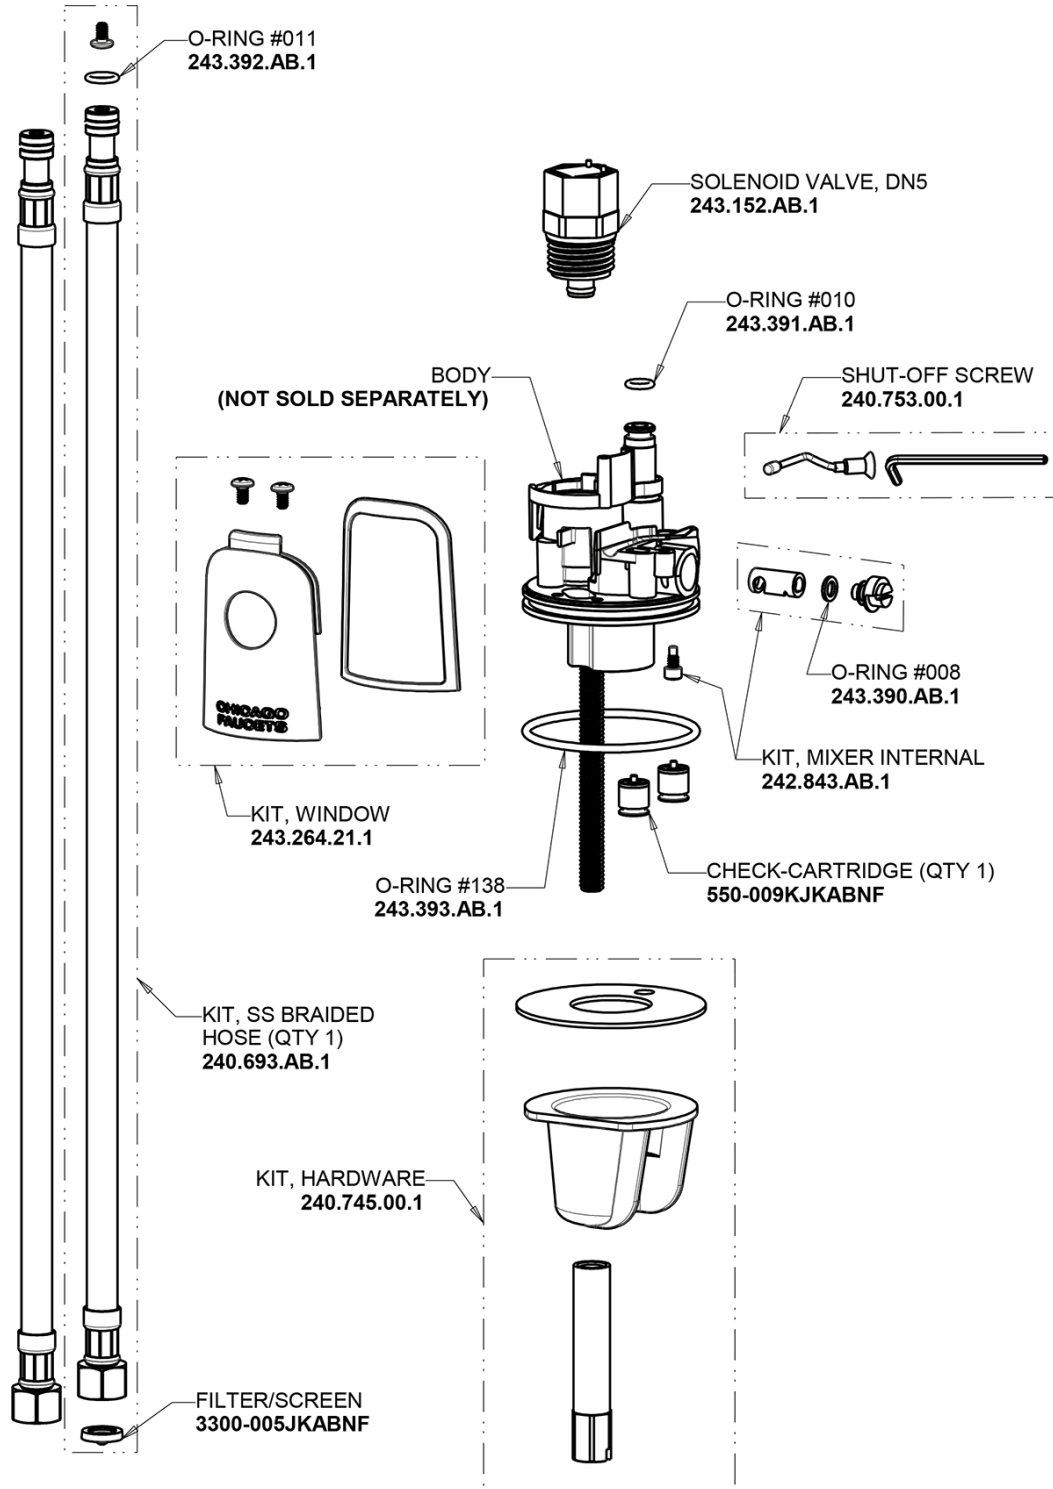

Repair Parts

116.668.AB.1

HyTronic Curve Sink Faucet with Dual Beam Infrared Sensor and EBPS

**CHICAGO
FAUCETS**

a Geberit company

HyTronic Base with Internal Mixer

Base Parts:

For Technical Assistance:

HyTronic Curve Sink Faucet with Dual Beam Infrared Sensor and EBPS

**CHICAGO
FAUCETS** 

a Geberit company

HyTronic Curve Spout
242.753.AB.1

CHECK-CARTRIDGE
550-009KJKABNF

O-RING #010
243.391.AB.1

Emergency Backup Power System
243.290.00.1

Electronic Module
242.433.00.1

0.35 GPM (1.3 L/min) Vandal Proof Econo-Flo Non-Aerating
Outlet
E39VPJKABCP

VANDAL PROOF KEY
3-024JKRCF

Bank Installation Adapter Wire
242.340.00.1

For Technical Assistance: