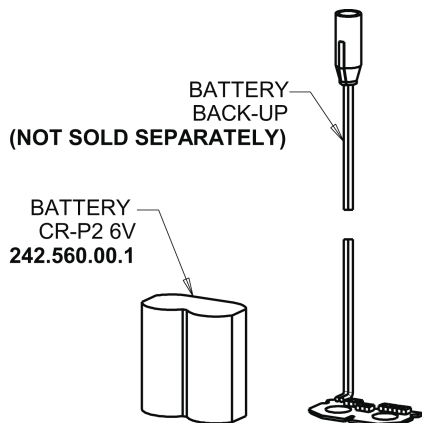

HyTronic Curve Sink Faucet with Dual Beam Infrared Sensor and EBPS

**CHICAGO
FAUCETS** 

a Geberit company

HyTronic Curve Spout
242.753.AB.1

CHECK-CARTRIDGE
550-009KJKABNF

O-RING #010
243.391.AB.1

Emergency Backup Power System
243.290.00.1