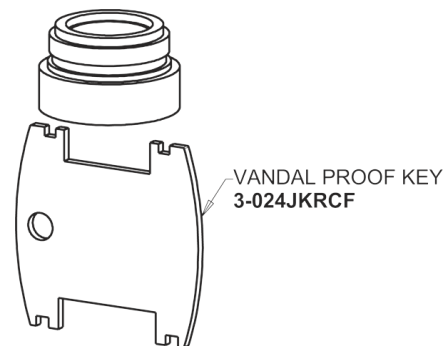

0.35 GPM (1.3 L/min) Vandal Proof Econo-Flo Non-Aerating
Outlet
E39VPJKABCP

VANDAL PROOF KEY
3-024JKRCF

Bank Installation Adapter Wire
242.340.00.1