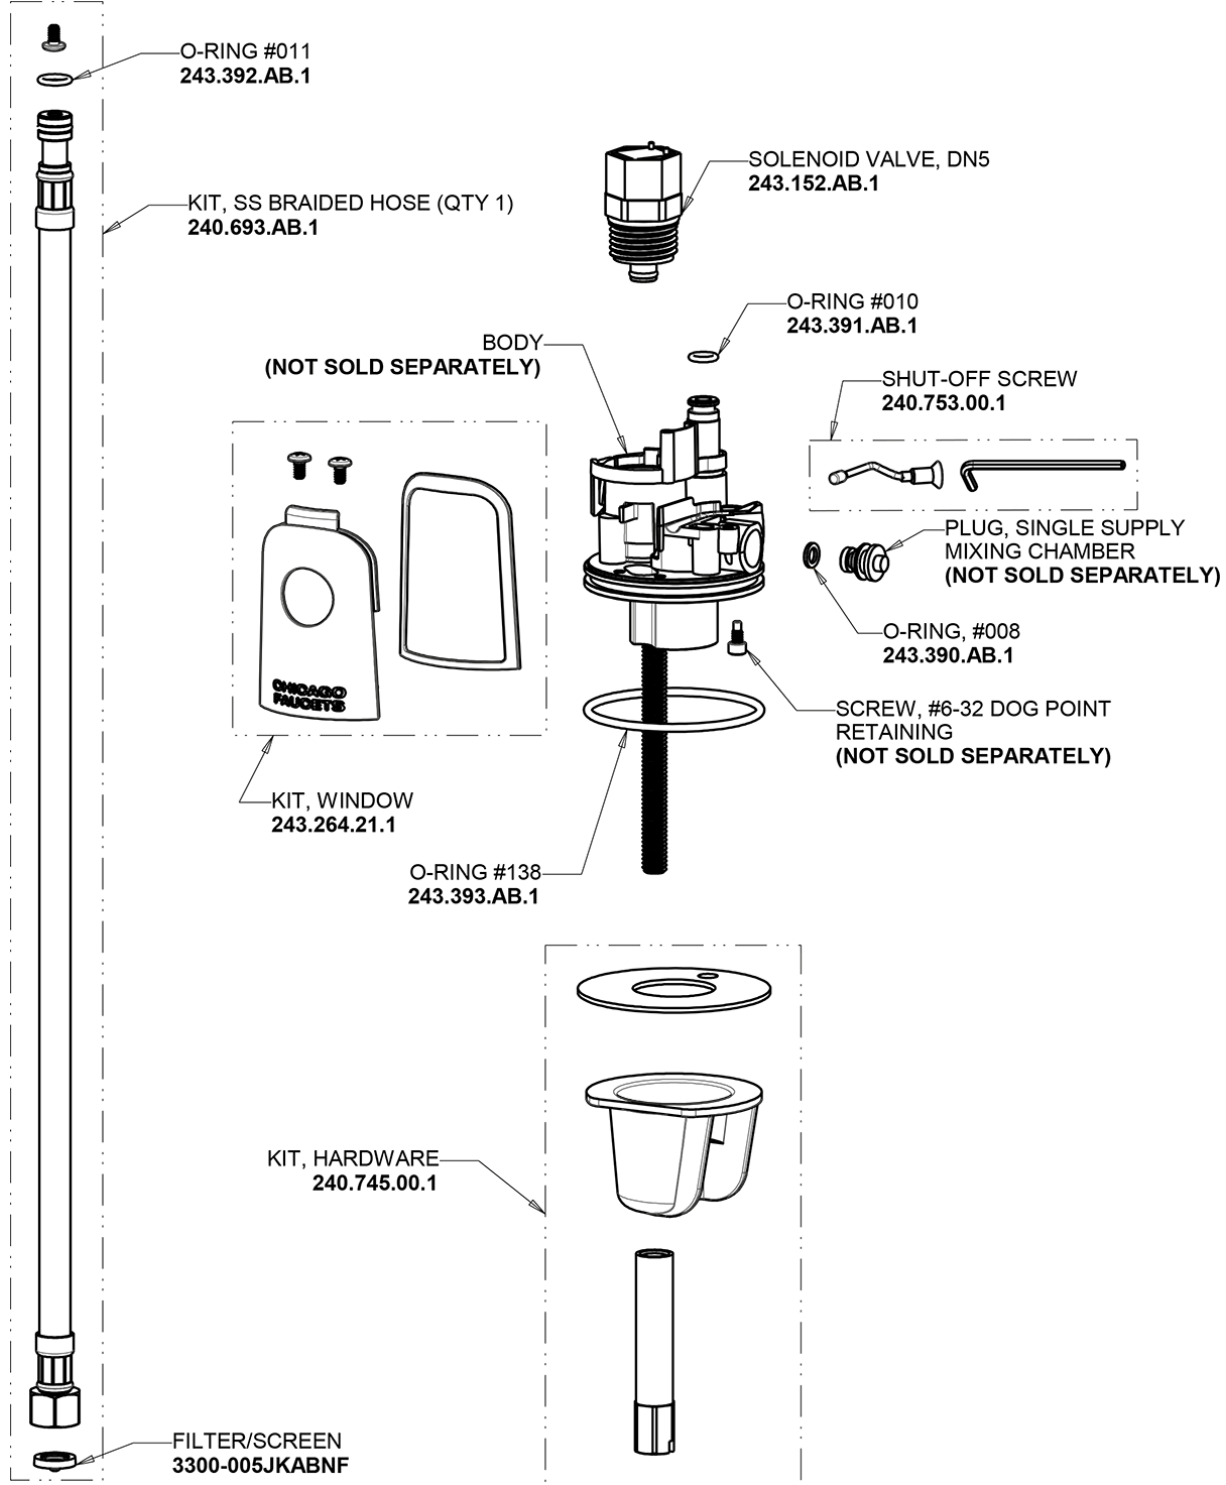

Repair Parts

116.667.AB.1

HyTronic Curve Sink Faucet with Dual Beam Infrared Sensor and EBPS

CHICAGO FAUCETS®

Geberit Group

HyTronic Base, No Mixer

Base Parts:

For Technical Assistance:

HyTronic Curve Sink Faucet with Dual Beam Infrared Sensor and EBPS

CHICAGO FAUCETS®

Geberit Group

HyTronic Curve Spout
242.753.AB.1

CHECK-CARTRIDGE
550-009KJKABNF

O-RING #010
243.391.AB.1

Emergency Backup Power System
243.290.00.1

BATTERY
BACK-UP
(NOT SOLD SEPARATELY)

BATTERY
CR-P2 6V
242.560.00.1

Electronic Module
242.433.00.1

0.35 GPM (1.3 L/min) Vandal Proof Econo-Flo Non-Aerating
Outlet
E39VPJKABCP

VANDAL PROOF KEY
3-024JKRCF

Bank Installation Adapter Wire
242.340.00.1