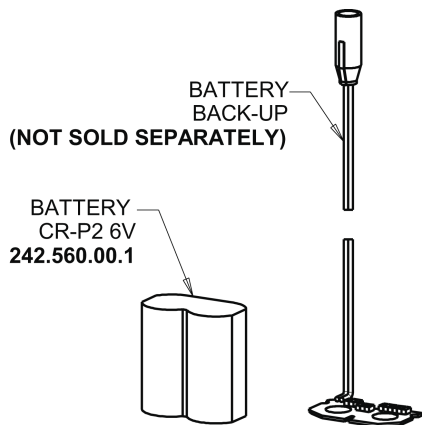

HyTronic Curve Sink Faucet with Dual Beam Infrared Sensor and EBPS

CHICAGO FAUCETS®

Geberit Group

HyTronic Curve Spout
242.753.AB.1

CHECK-CARTRIDGE
550-009KJKABNF

O-RING #010
243.391.AB.1

Emergency Backup Power System
243.290.00.1