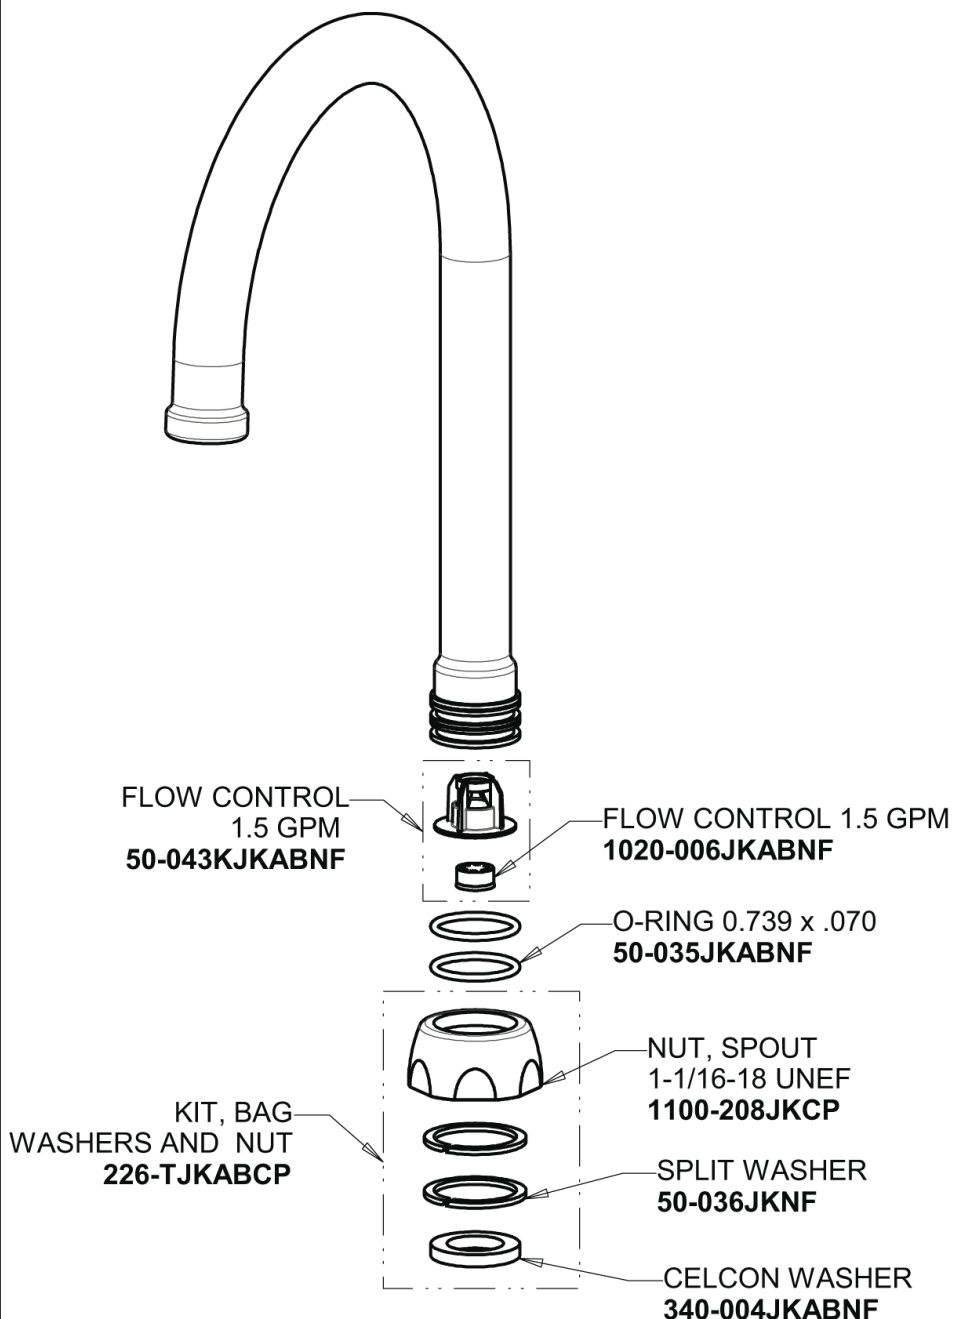

Repair Parts

116.659.AB.1

HyTronic Gooseneck Sink Faucet with Dual Beam Infrared Sensor

CHICAGO FAUCETS®

Geberit Group

Base Parts:

For Technical Assistance:

Phone: 800-TEC-TRUE (832-8783)

CHICAGO FAUCETS®

Geberit Group

Long Life Battery Kit
243.868.00.1

Electronic Module
242.433.00.1

5-1/4" Rigid/Swing Gooseneck Spout with Flow Control
GN2H8FCJKABCP

For Technical Assistance:

Phone: 800-TEC-TRUE (832-8783)