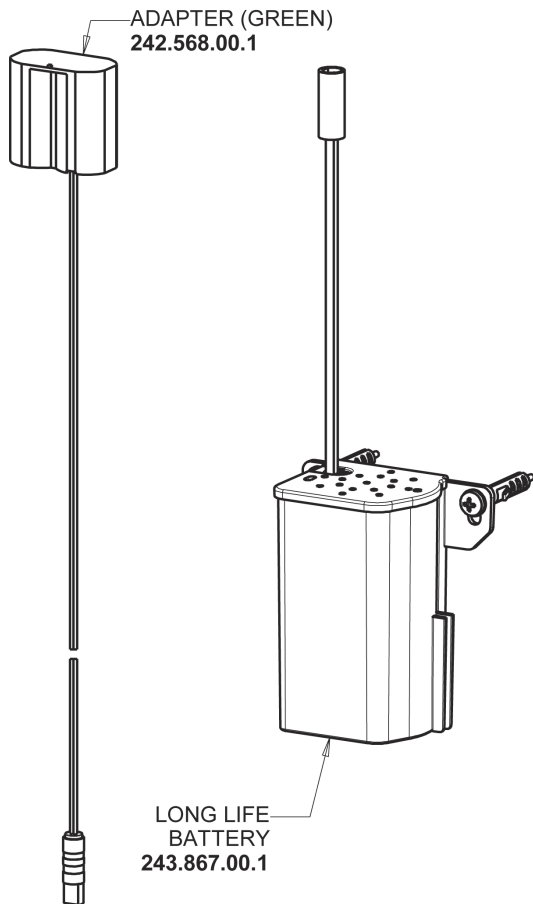

Repair Parts

116.659.AB.1

HyTronic Gooseneck Sink Faucet with Dual Beam Infrared Sensor

CHICAGO FAUCETS®

Geberit Group

Base Parts:

For Technical Assistance:

Phone: 800-TEC-TRUE (832-8783)

CHICAGO FAUCETS®

Geberit Group

Long Life Battery Kit
243.868.00.1

Electronic Module
242.433.00.1

5-1/4" Rigid/Swing Gooseneck Spout with Flow Control
GN2H8FCJKABCP

For Technical Assistance:

Phone: 800-TEC-TRUE (832-8783)