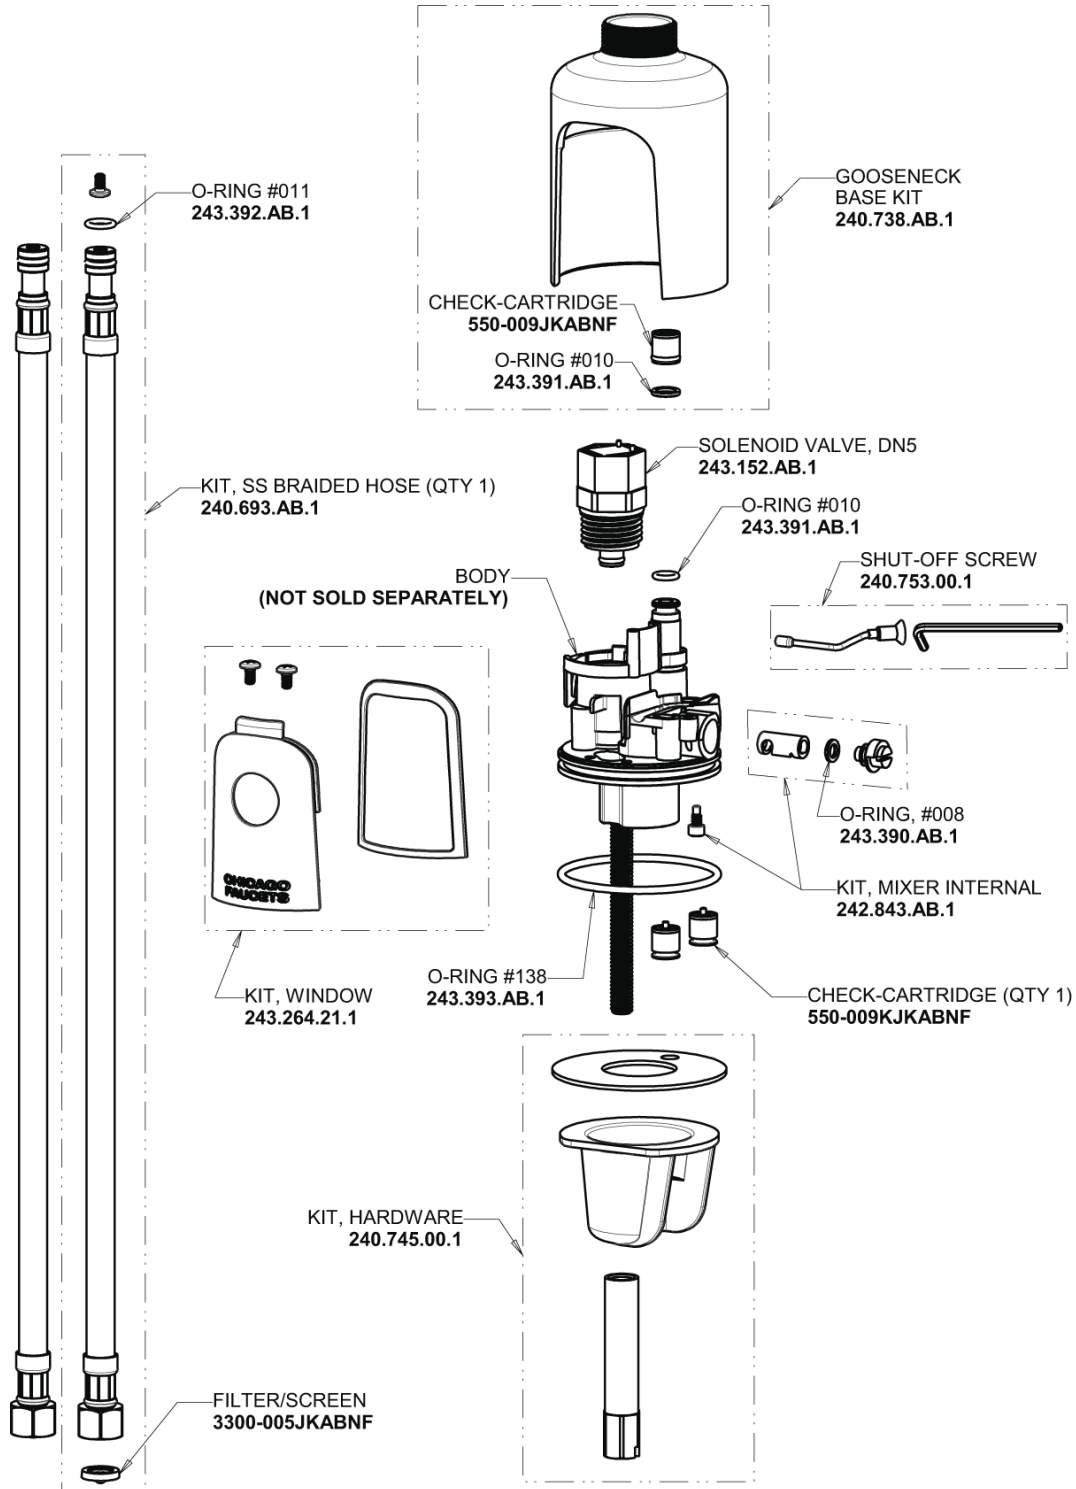

Repair Parts

116.659.AB.1

HyTronic Gooseneck Sink Faucet with Dual Beam Infrared Sensor

CHICAGO FAUCETS®

Geberit Group

Base Parts:

For Technical Assistance:

Phone: 800-TEC-TRUE (832-8783)

CHICAGO FAUCETS®

Geberit Group

Long Life Battery Kit
243.868.00.1

Electronic Module
242.433.00.1

5-1/4" Rigid/Swing Gooseneck Spout with Flow Control
GN2H8FCJKABCP

For Technical Assistance:

Phone: 800-TEC-TRUE (832-8783)