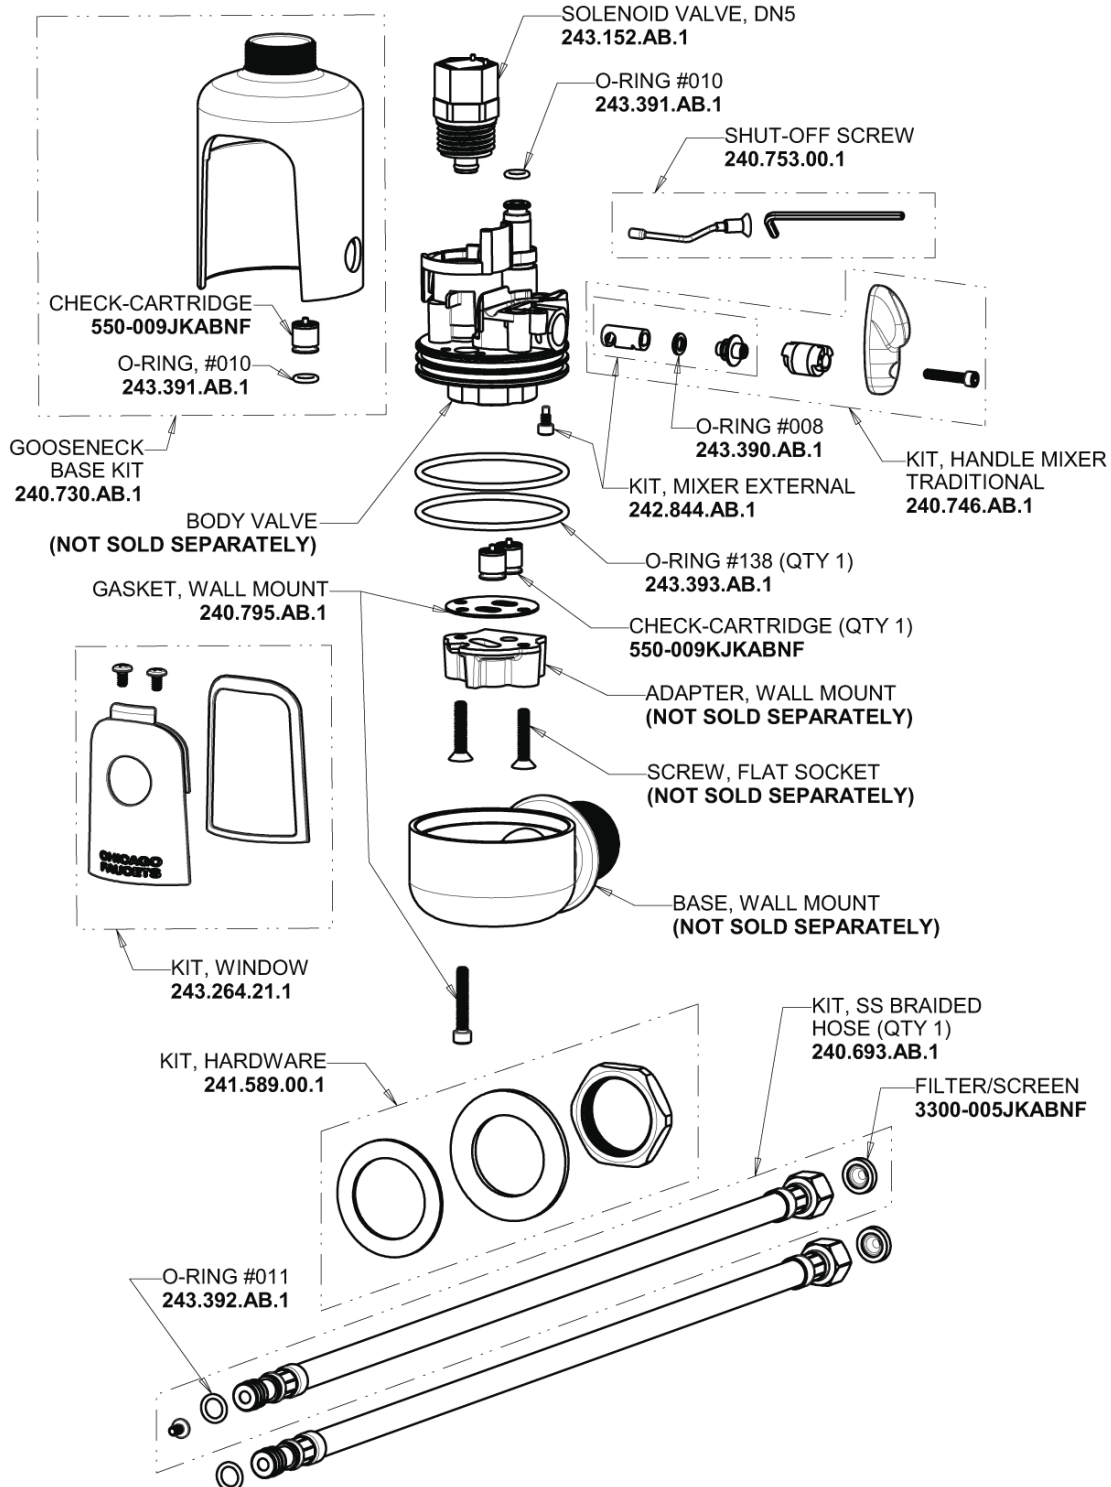

Repair Parts

116.657.AB.1

HyTronic Less Spout Sink Faucet with Dual Beam Infrared Sensor

**CHICAGO
FAUCETS**

a Geberit company

HyTronic Base for Wall with User Temp Control

Base Parts:

For Technical Assistance:

HyTronic Less Spout Sink Faucet with Dual Beam Infrared Sensor

**CHICAGO
FAUCETS** 

a Geberit company

Long Life Battery Kit
243.868.00.1

Electronic Module
242.433.00.1

For Technical Assistance:

Phone: 800-TEC-TRUE (832-8783)