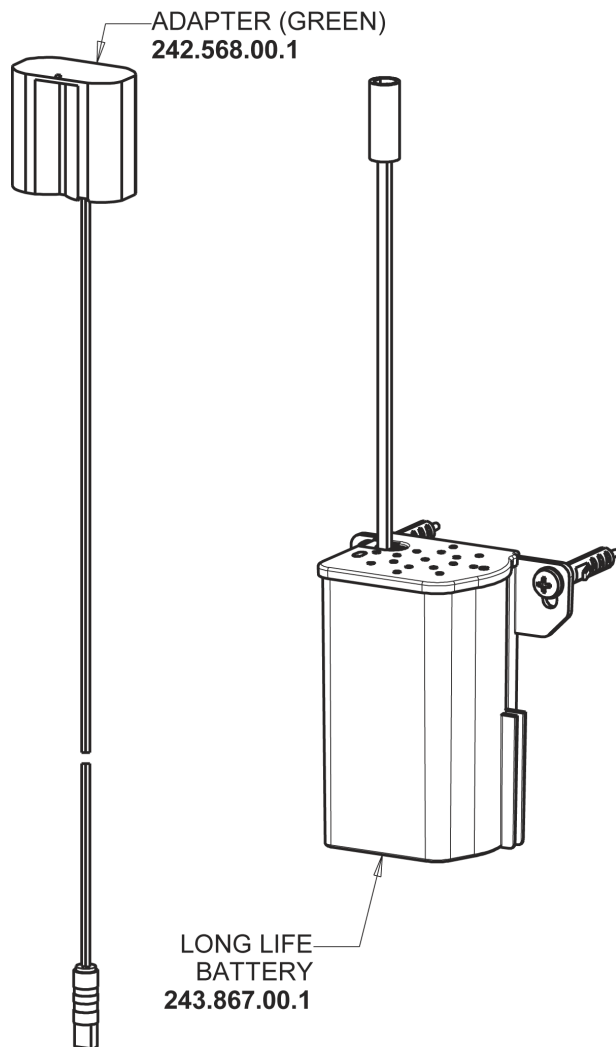

Repair Parts

116.657.AB.1

HyTronic Less Spout Sink Faucet with Dual Beam Infrared Sensor

**CHICAGO
FAUCETS**

a Geberit company

HyTronic Base for Wall with User Temp Control

Base Parts:

For Technical Assistance:

HyTronic Less Spout Sink Faucet with Dual Beam Infrared Sensor

**CHICAGO
FAUCETS** 

a Geberit company

Long Life Battery Kit
243.868.00.1

Electronic Module
242.433.00.1

For Technical Assistance:

Phone: 800-TEC-TRUE (832-8783)