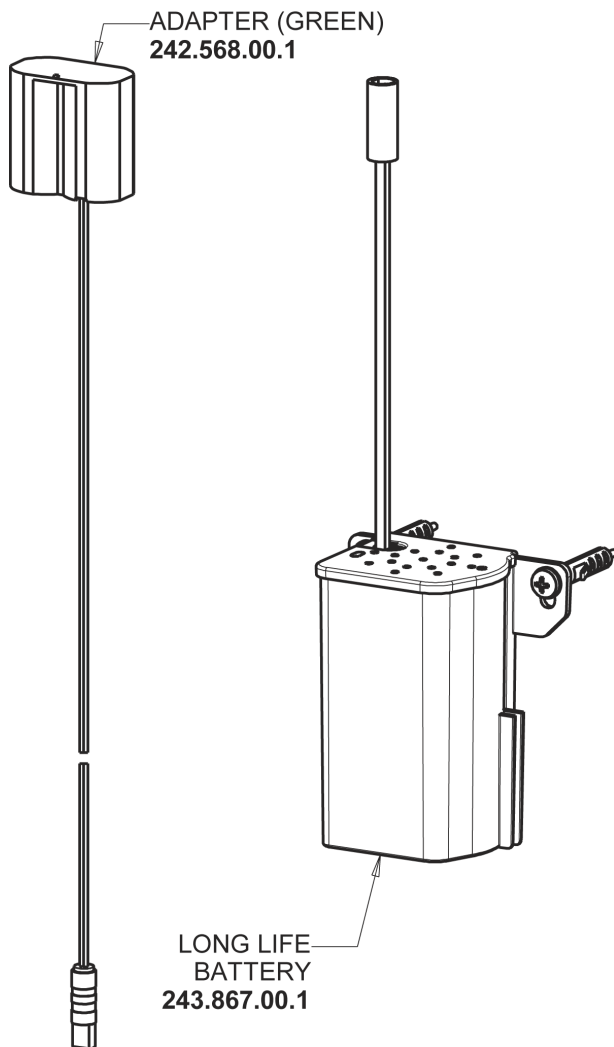

# Repair Parts

116.656.AB.1

HyTronic Less Spout Sink Faucet with Dual Beam Infrared Sensor

**CHICAGO  
FAUCETS** 

a Geberit company

Long Life Battery Kit  
**243.868.00.1**

Electronic Module  
**242.433.00.1**