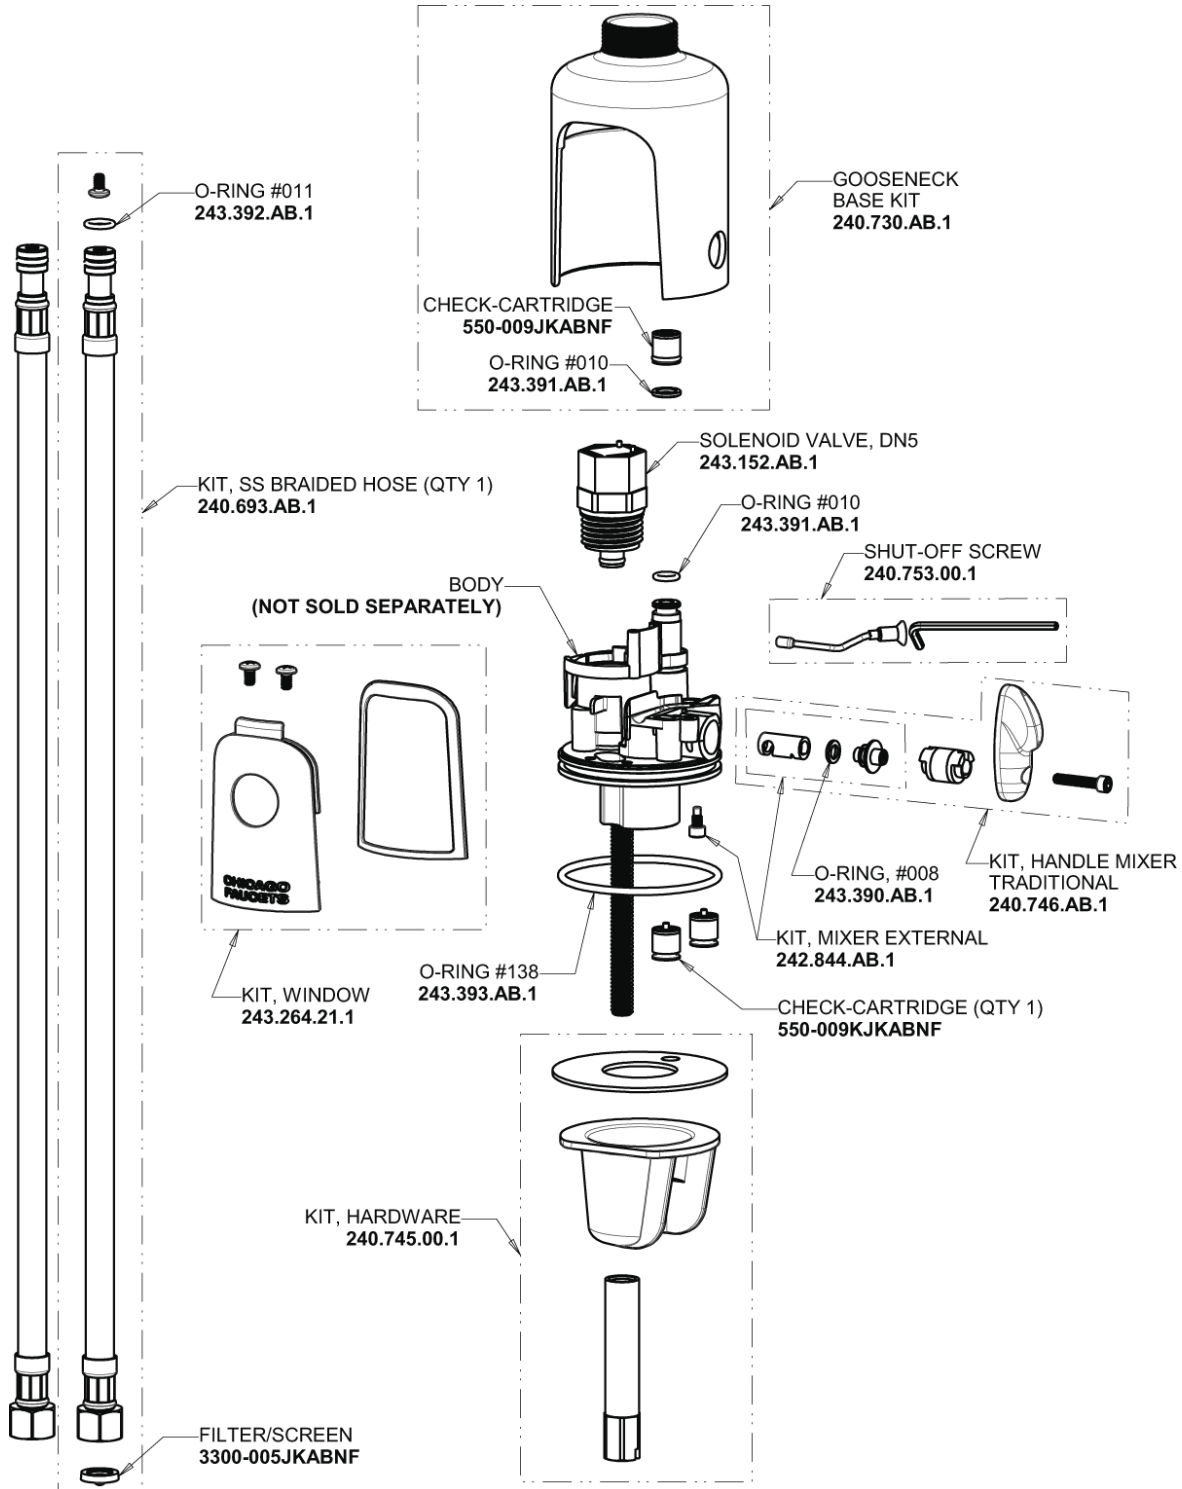

# Repair Parts

116.656.AB.1

HyTronic Less Spout Sink Faucet with Dual Beam Infrared Sensor

**CHICAGO  
FAUCETS**

a Geberit company

## Base Parts: