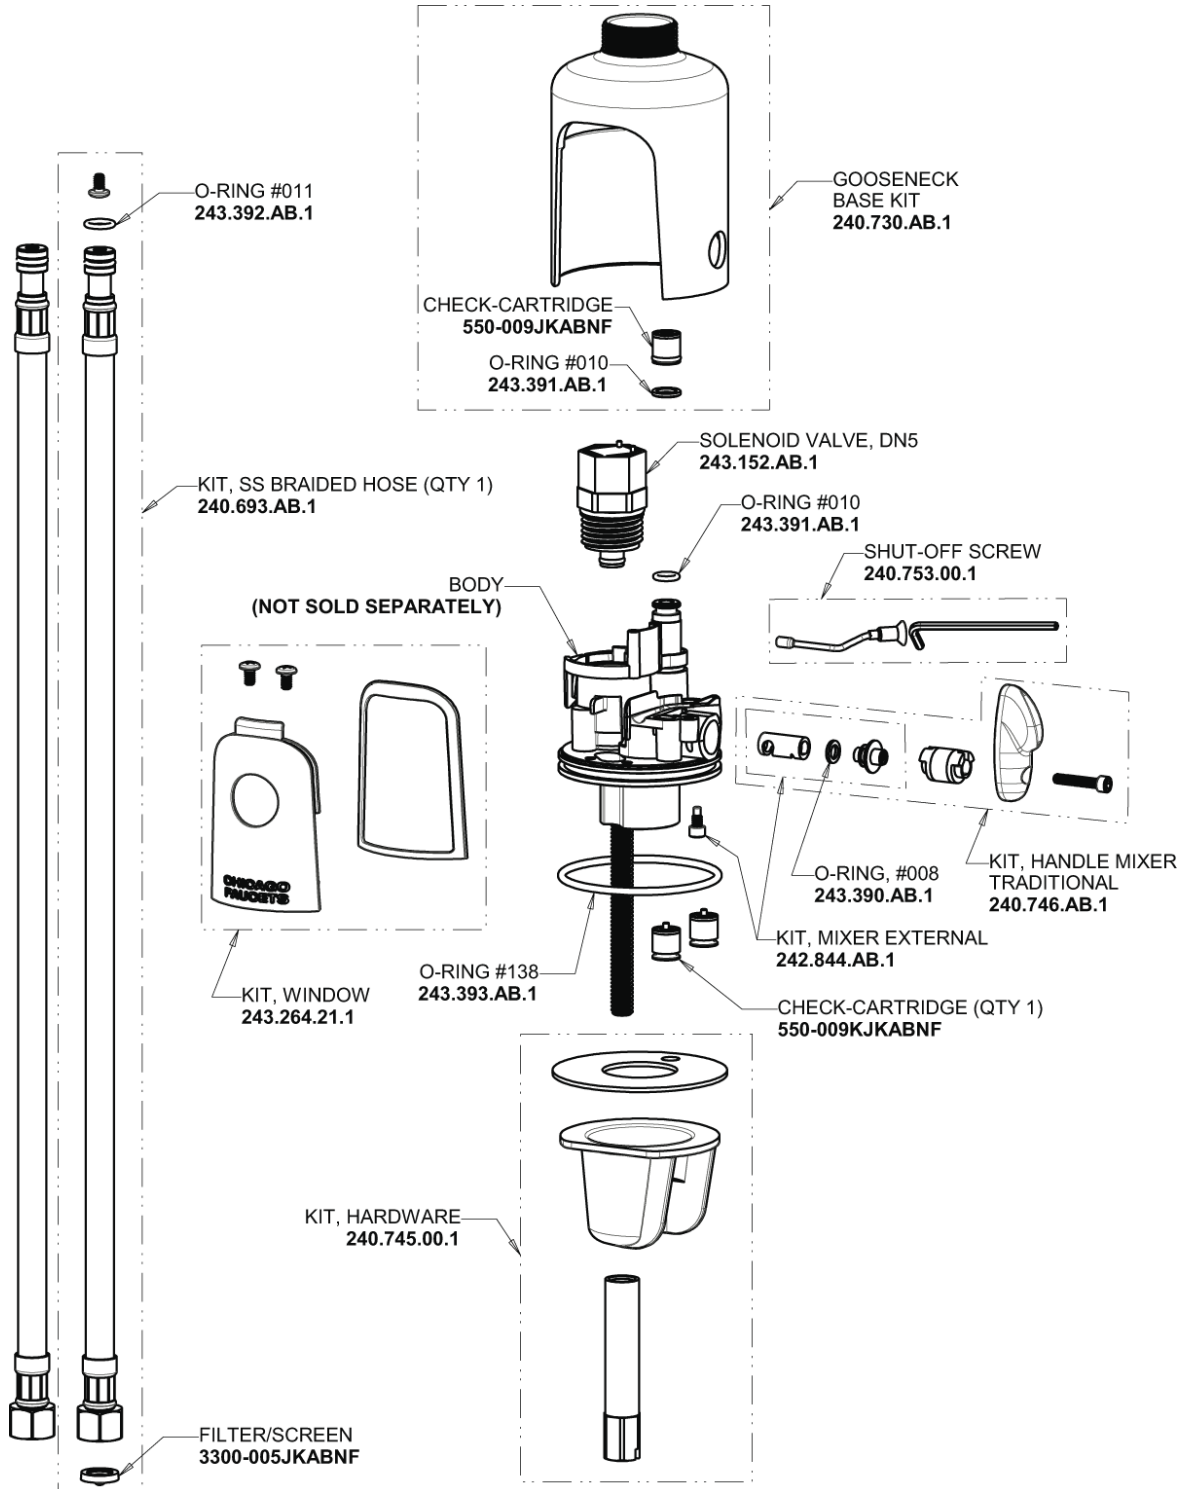

Repair Parts

116.656.AB.1

HyTronic Less Spout Sink Faucet with Dual Beam Infrared Sensor

CHICAGO FAUCETS®

Geberit Group

Base Parts:

For Technical Assistance:

Phone: 800-TEC-TRUE (832-8783)

Email: techsupport.us@chicagofaucets.com

2100 South Clearwater Drive

Des Plaines, IL 60018

Phone: 847-803-5000

chicagofaucets.com

Repair Parts

116.656.AB.1

HyTronic Less Spout Sink Faucet with Dual Beam Infrared Sensor