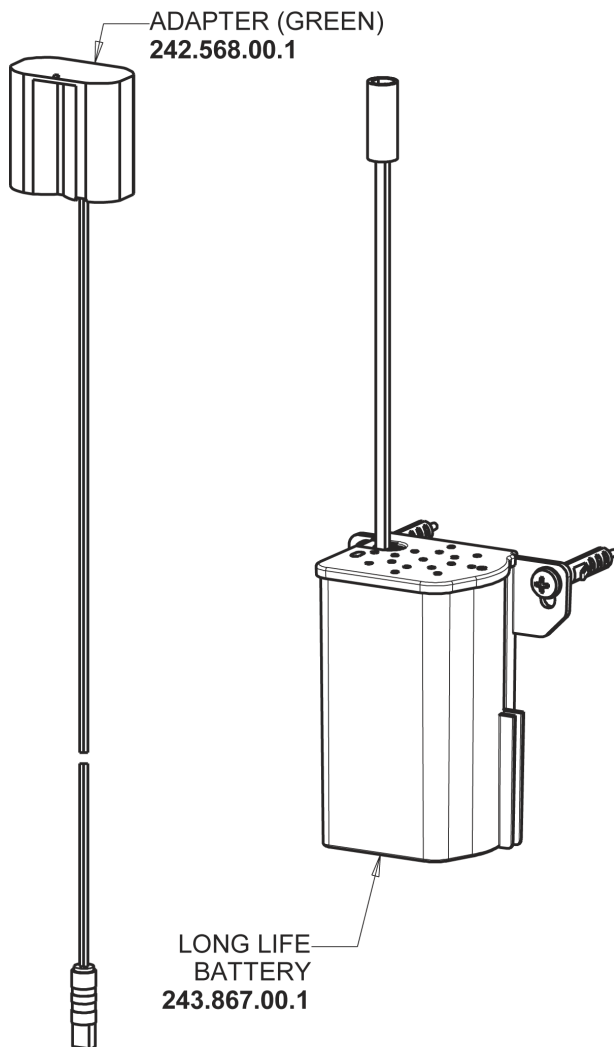

Repair Parts

116.656.AB.1

HyTronic Less Spout Sink Faucet with Dual Beam Infrared Sensor

CHICAGO FAUCETS®

Geberit Group

Long Life Battery Kit
243.868.00.1