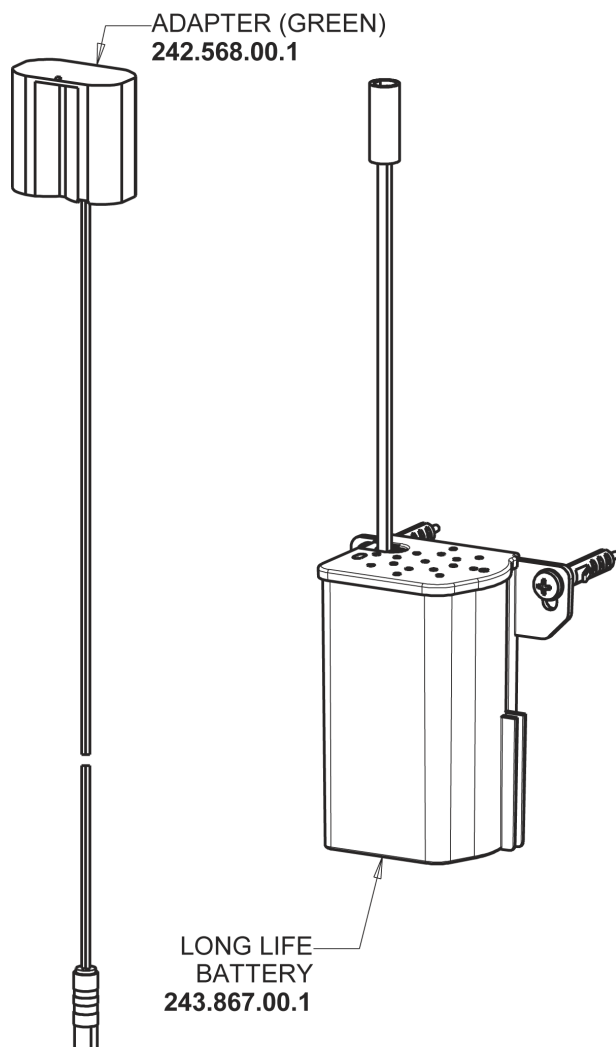

Repair Parts

116.655.AB.1

HyTronic Less Spout Sink Faucet with Dual Beam Infrared Sensor

**CHICAGO
FAUCETS**

a Geberit company

HyTronic Base for Wall with Internal Mixer

Base Parts:

For Technical Assistance:

HyTronic Less Spout Sink Faucet with Dual Beam Infrared Sensor

**CHICAGO
FAUCETS** 

a Geberit company

Long Life Battery Kit
243.868.00.1

Electronic Module
242.433.00.1

For Technical Assistance:

Phone: 800-TEC-TRUE (832-8783)