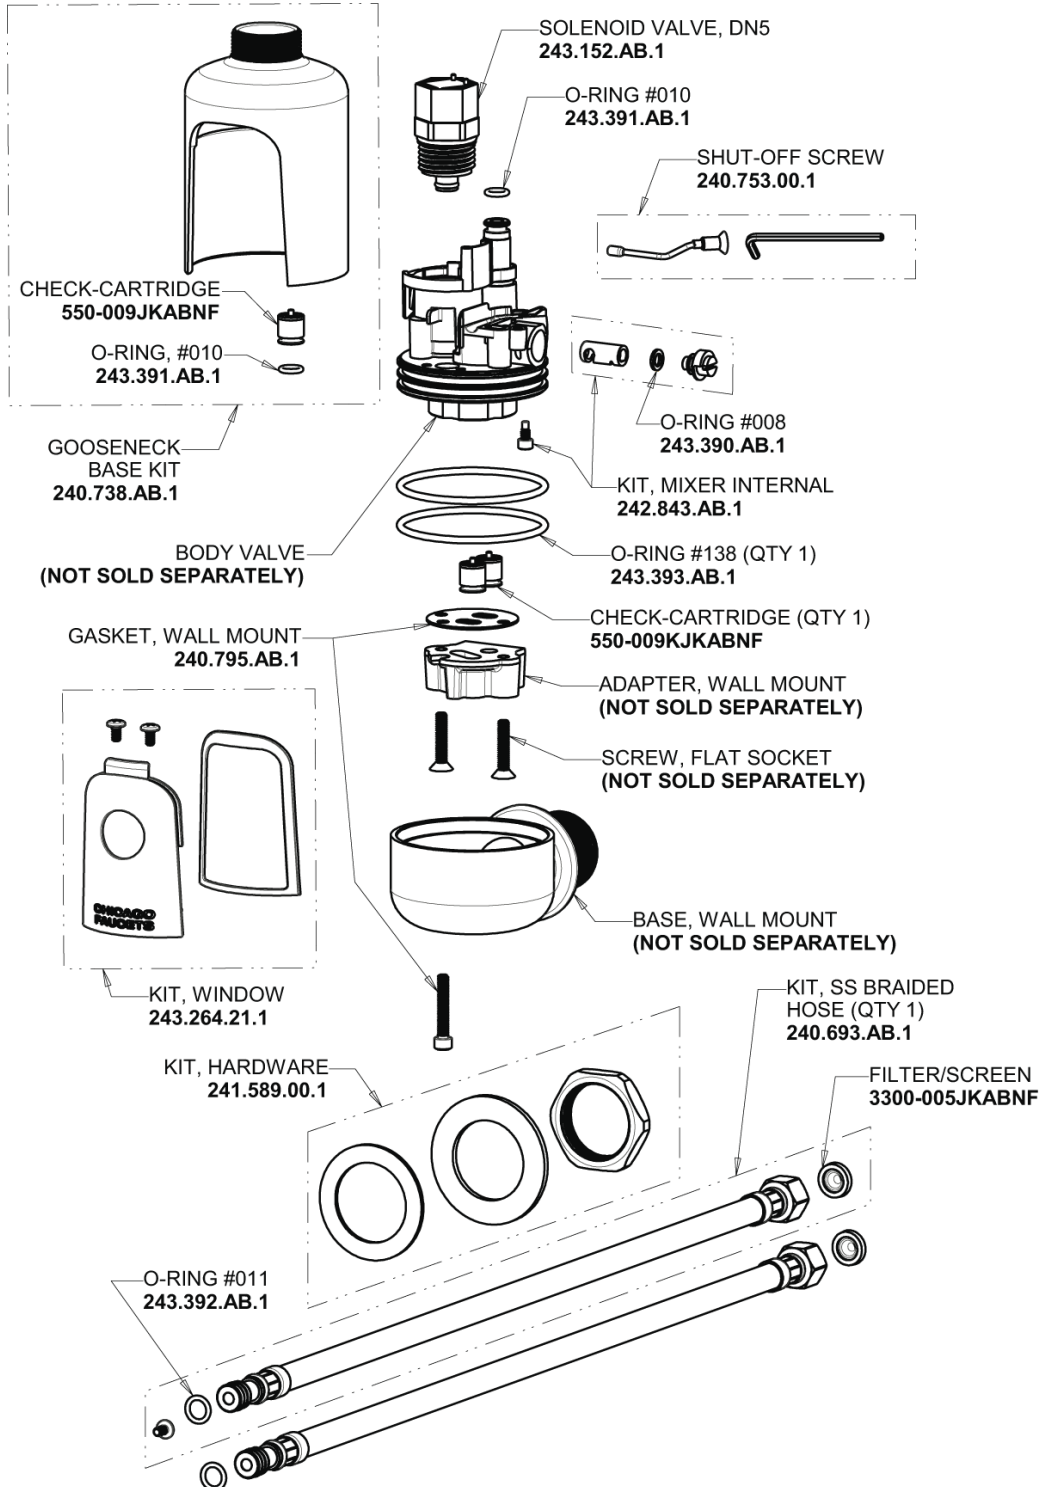

Repair Parts

116.655.AB.1

HyTronic Less Spout Sink Faucet with Dual Beam Infrared Sensor

**CHICAGO
FAUCETS**

a Geberit company

HyTronic Base for Wall with Internal Mixer

Base Parts:

For Technical Assistance: