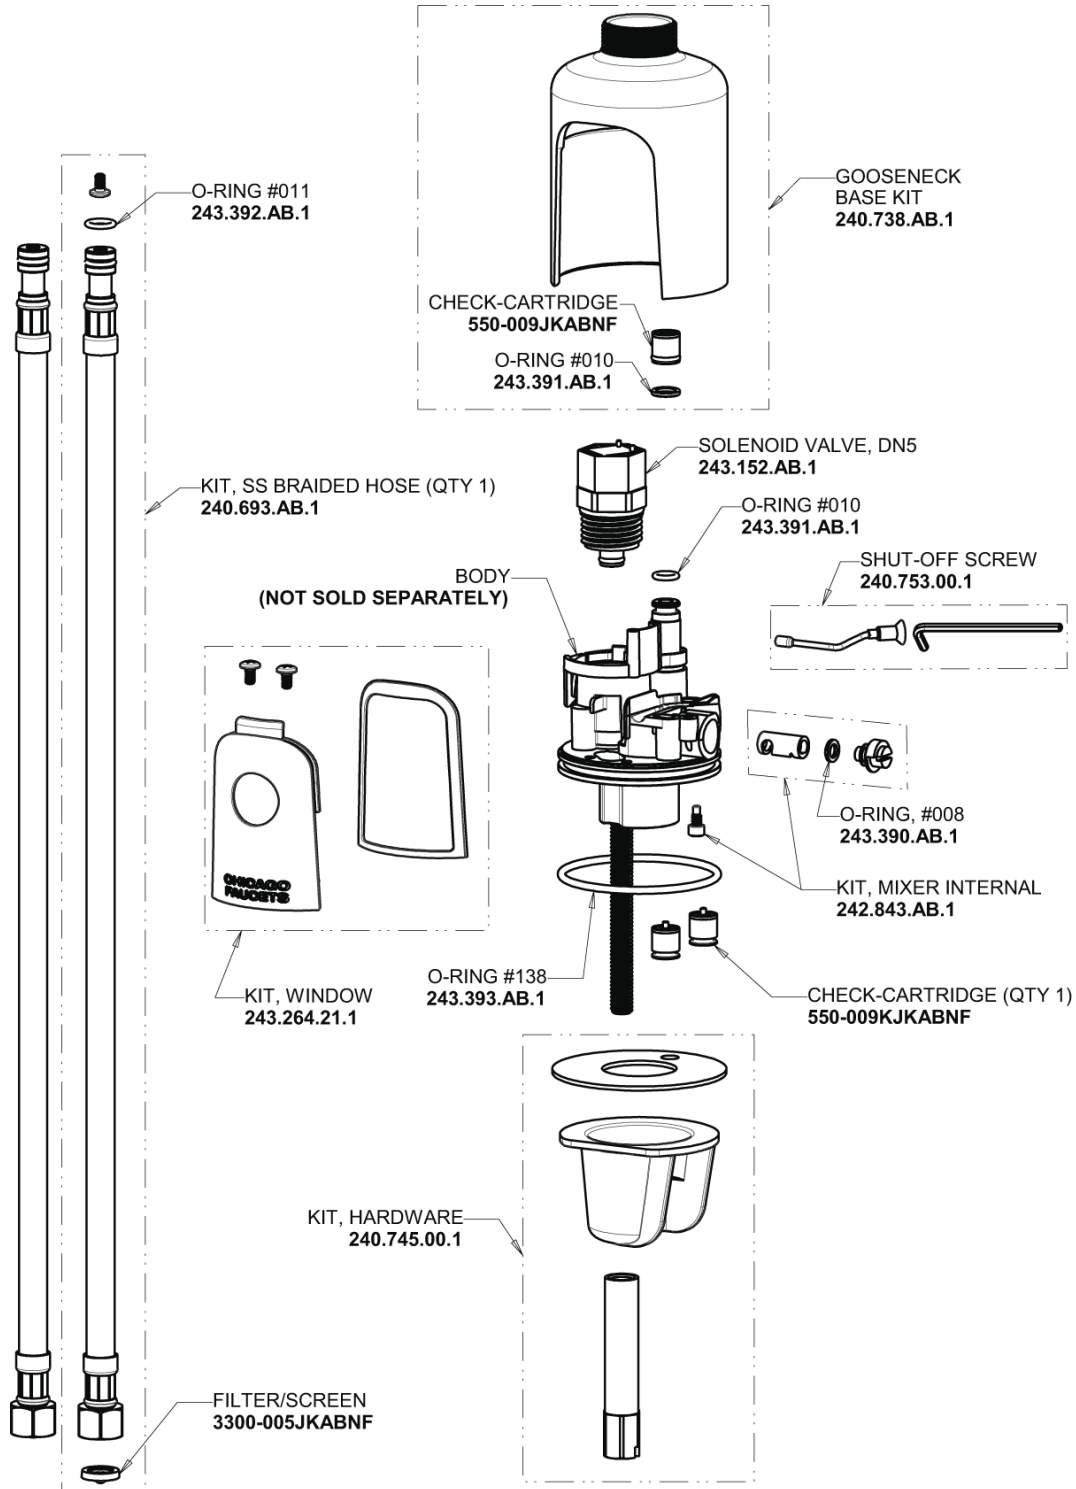

# Repair Parts

116.654.AB.1

HyTronic Less Spout Sink Faucet with Dual Beam Infrared Sensor

**CHICAGO  
FAUCETS**

a Geberit company

## Base Parts:

# Repair Parts

116.654.AB.1

HyTronic Less Spout Sink Faucet with Dual Beam Infrared Sensor

**CHICAGO  
FAUCETS** 

a Geberit company

Long Life Battery Kit  
**243.868.00.1**

Electronic Module  
**242.433.00.1**