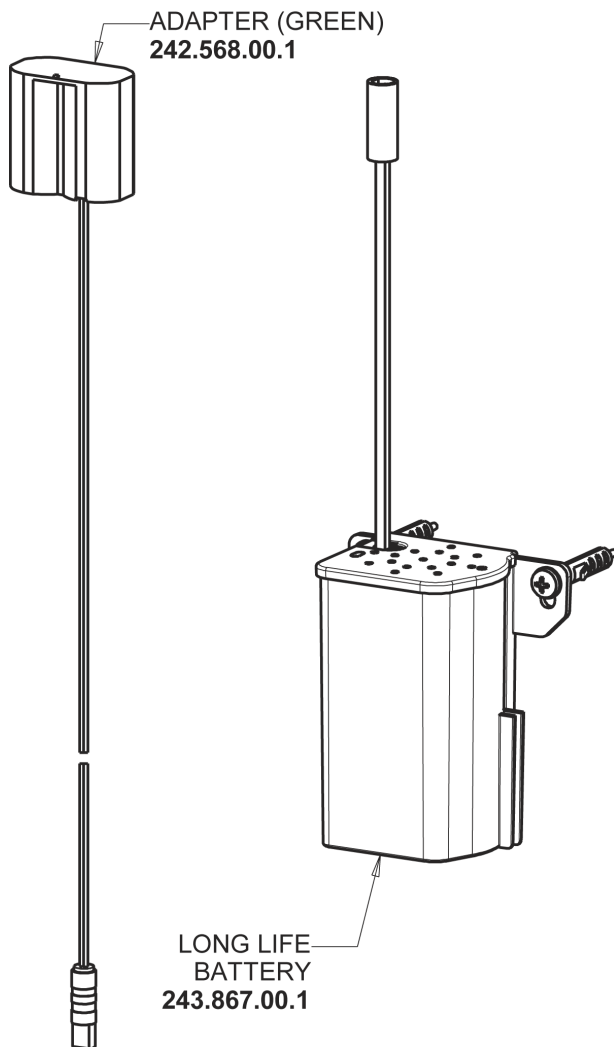

# Repair Parts

116.654.AB.1

HyTronic Less Spout Sink Faucet with Dual Beam Infrared Sensor

**CHICAGO  
FAUCETS** 

a Geberit company

Long Life Battery Kit  
**243.868.00.1**

Electronic Module  
**242.433.00.1**