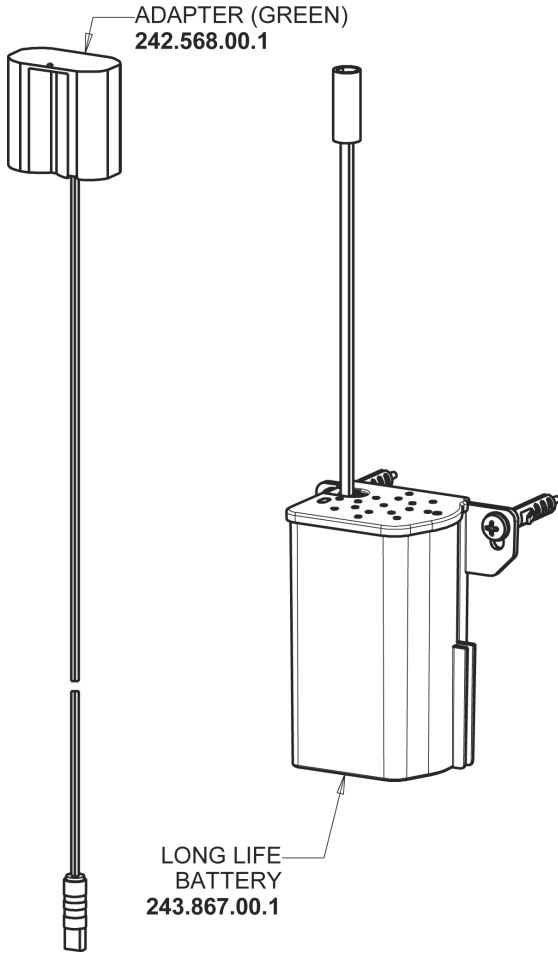

# Repair Parts

116.651.AB.4

HyTronic Gooseneck Sink Faucet with Dual Beam Infrared Sensor

**CHICAGO FAUCETS** 

a Geberit company

Long Life Battery Kit  
**243.868.00.1**

5-1/4" Rigid / Swing Gooseneck Spout  
**GN2AH8JKABCP**