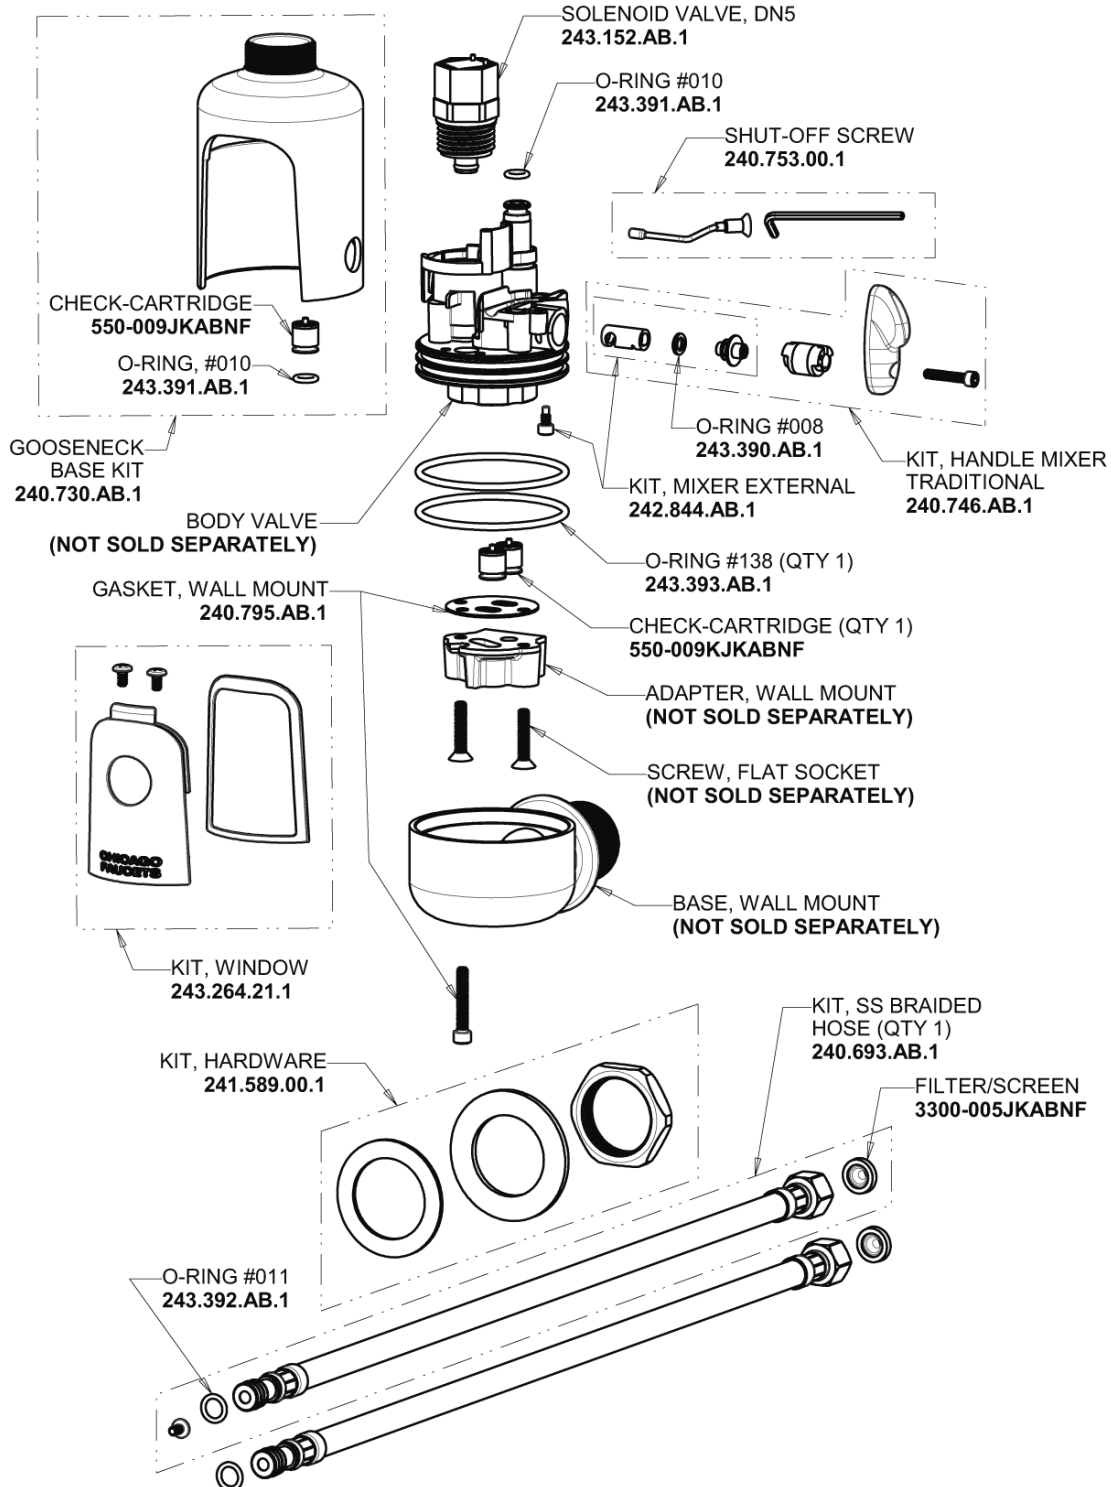

# Repair Parts

116.651.AB.4

HyTronic Gooseneck Sink Faucet with Dual Beam Infrared Sensor

**CHICAGO  
FAUCETS**

a Geberit company

HyTronic Base for Wall with User Temp Control

## Base Parts: