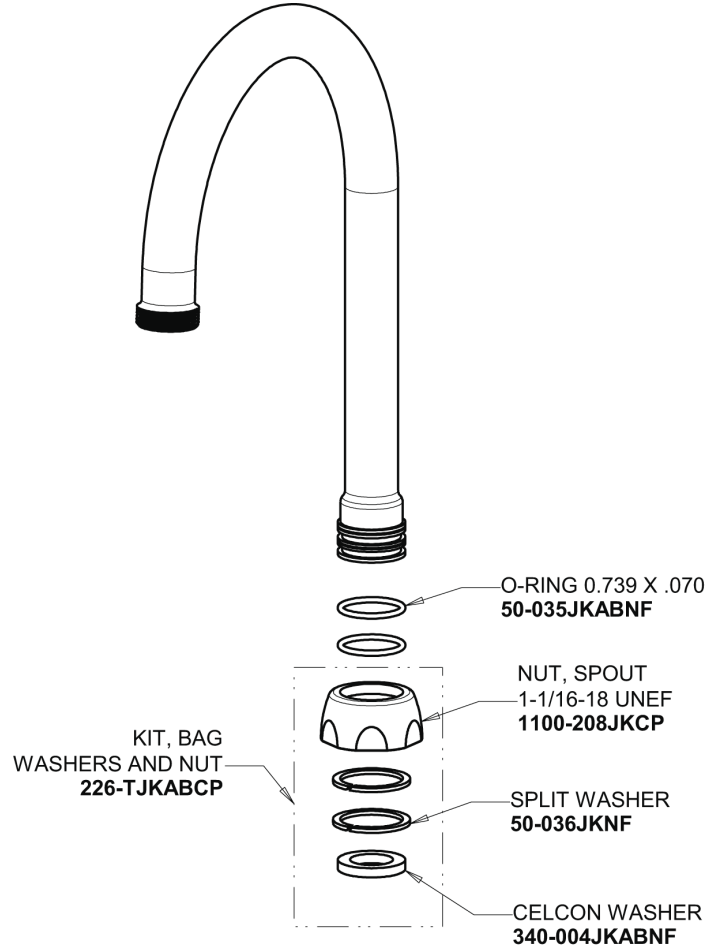

# Repair Parts

116.651.AB.4

HyTronic Gooseneck Sink Faucet with Dual Beam Infrared Sensor

**CHICAGO FAUCETS** 

a Geberit company

Long Life Battery Kit  
**243.868.00.1**

5-1/4" Rigid / Swing Gooseneck Spout  
**GN2AH8JKABCP**