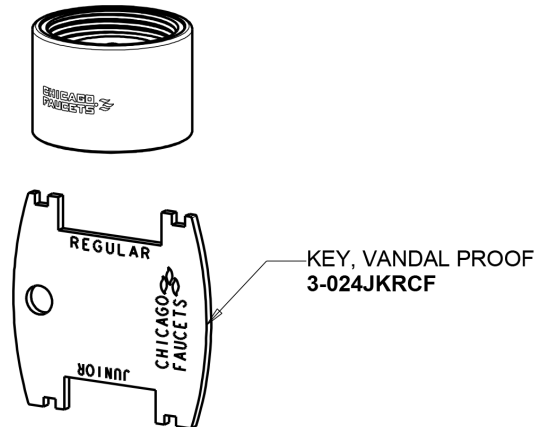

0.35 GPM (1.3 L/min) Vandal Proof Econo-Flo Non-Aerating Outlet
E38VPJKABCP