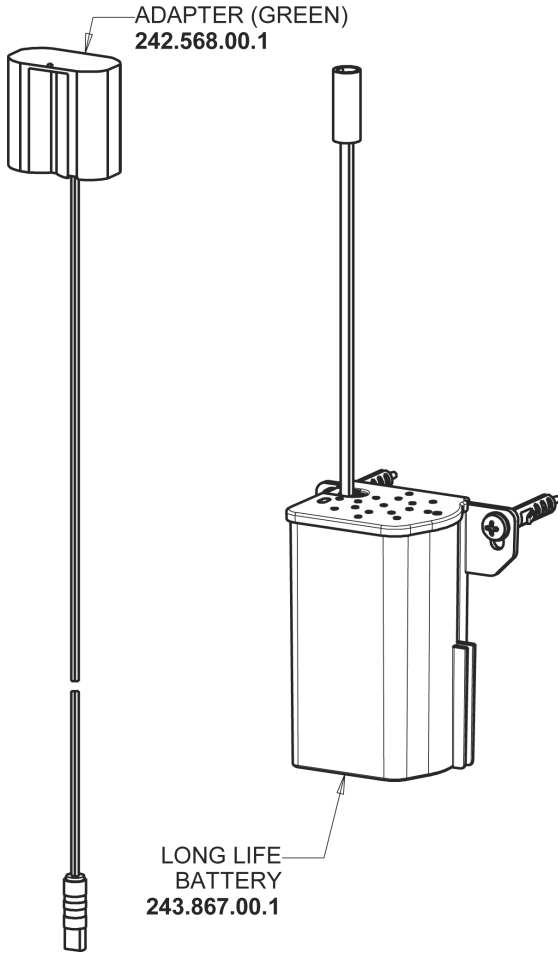

# Repair Parts

116.650.AB.1

HyTronic Gooseneck Sink Faucet with Dual Beam Infrared Sensor

# CHICAGO FAUCETS®

Geberit Group

Long Life Battery Kit  
243.868.00.1

5-1/4" Rigid / Swing Gooseneck Spout  
GN2AH8JKABCP

Electronic Module  
242.433.00.1

0.5 GPM (1.9 L/min) Vandal Proof Non-Aerating Spray Outlet  
E2805-5JKABCP