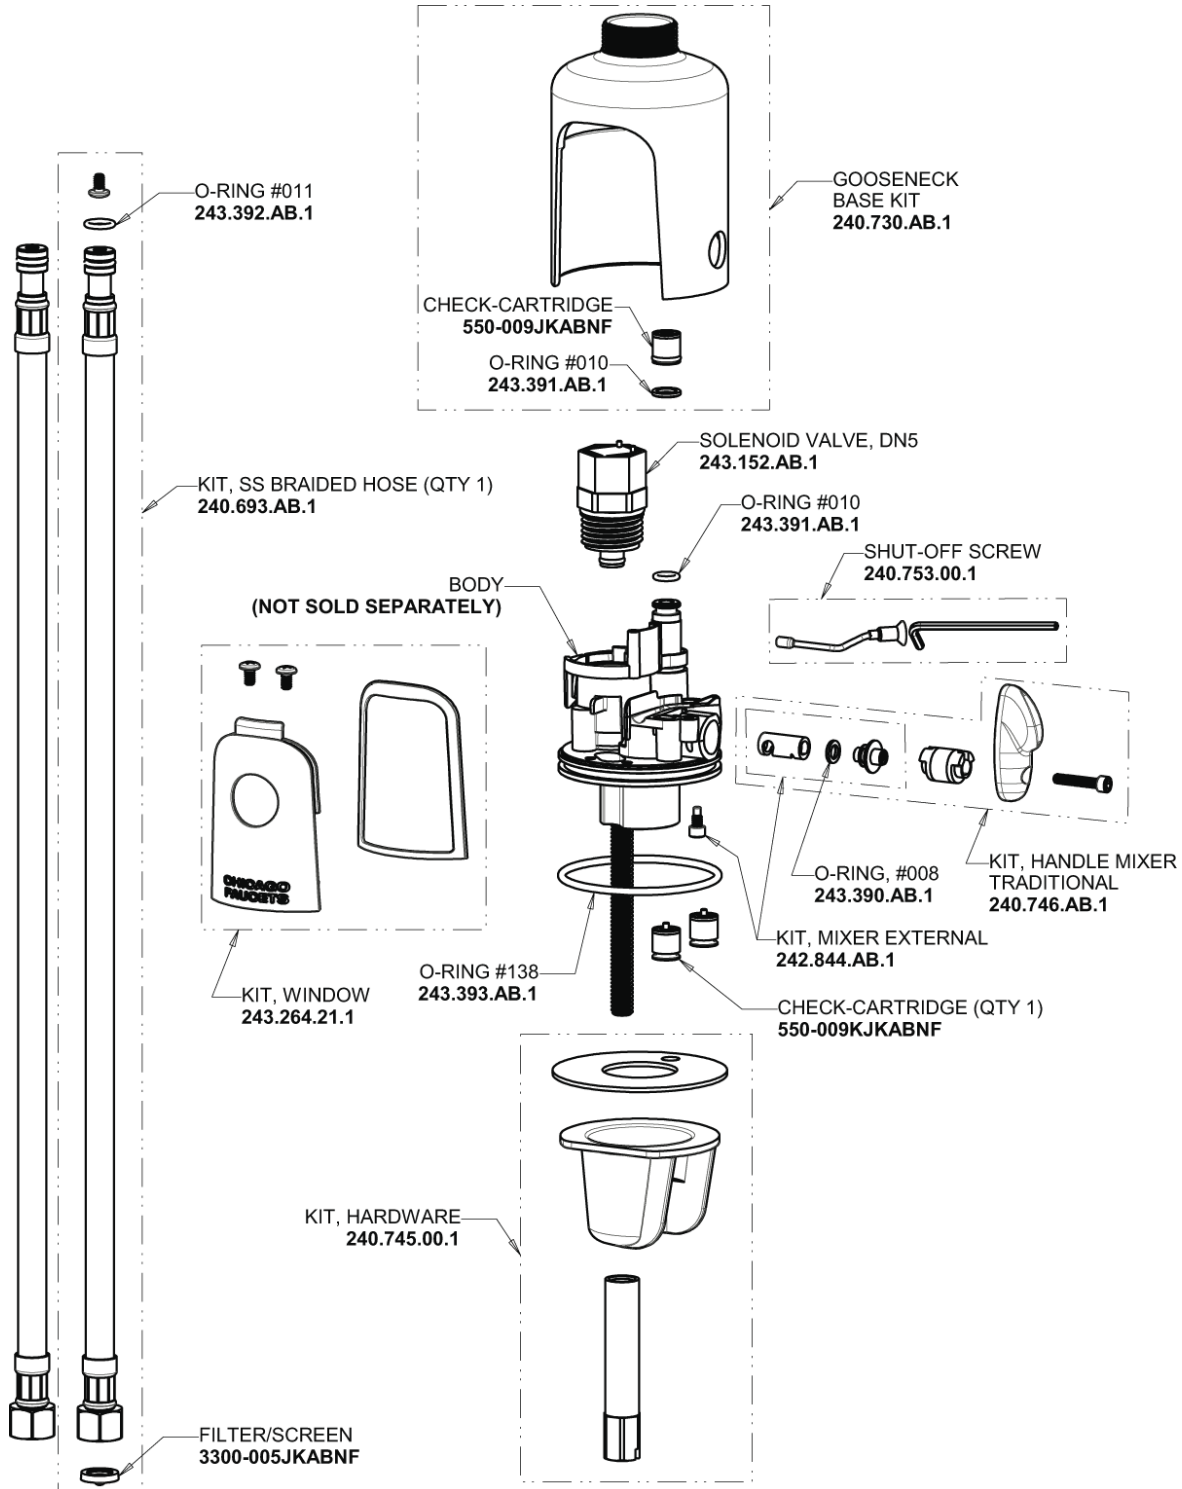

# Repair Parts

116.650.AB.1

HyTronic Gooseneck Sink Faucet with Dual Beam Infrared Sensor

## Base Parts: