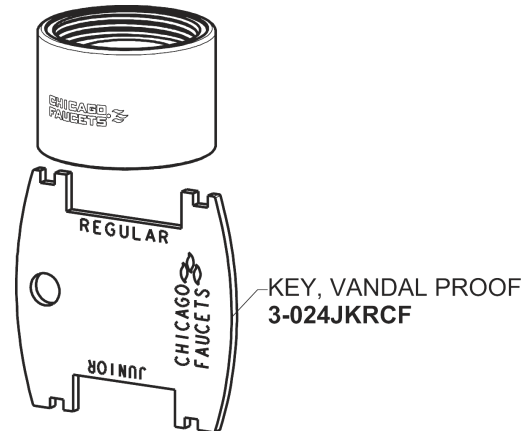

# Repair Parts

116.650.AB.1

HyTronic Gooseneck Sink Faucet with Dual Beam Infrared Sensor

# CHICAGO FAUCETS®

Geberit Group

Long Life Battery Kit  
243.868.00.1

5-1/4" Rigid / Swing Gooseneck Spout  
GN2AH8JKABCP

Electronic Module  
242.433.00.1

0.5 GPM (1.9 L/min) Vandal Proof Non-Aerating Spray Outlet  
E2805-5JKABCP