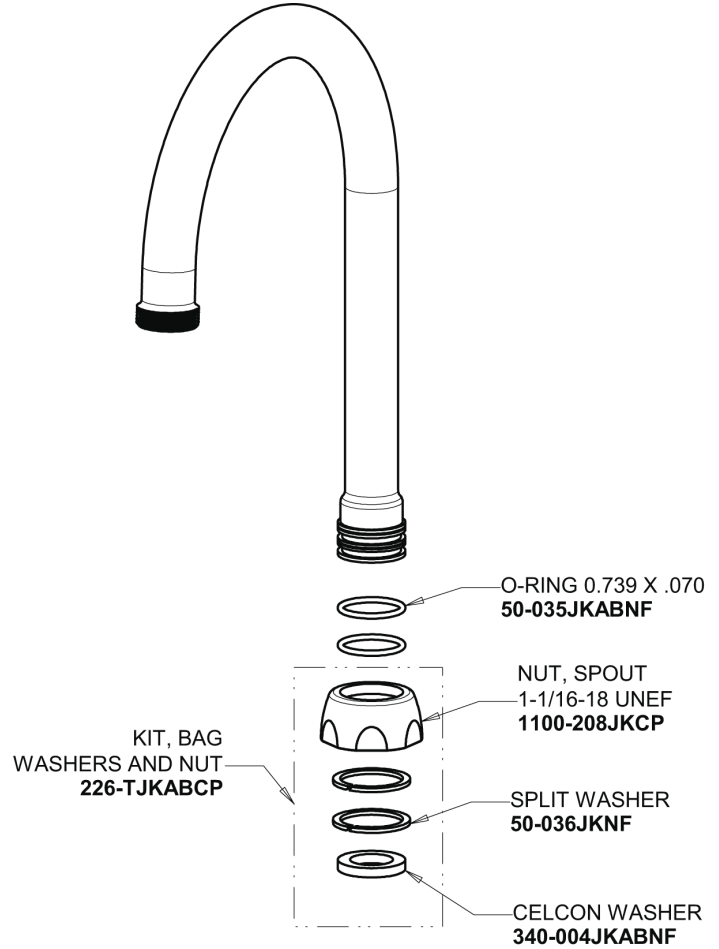

# Repair Parts

116.650.AB.1

HyTronic Gooseneck Sink Faucet with Dual Beam Infrared Sensor

# CHICAGO FAUCETS®

Geberit Group

Long Life Battery Kit  
243.868.00.1

5-1/4" Rigid / Swing Gooseneck Spout  
GN2AH8JKABCP

Electronic Module  
242.433.00.1

0.5 GPM (1.9 L/min) Vandal Proof Non-Aerating Spray Outlet  
E2805-5JKABCP