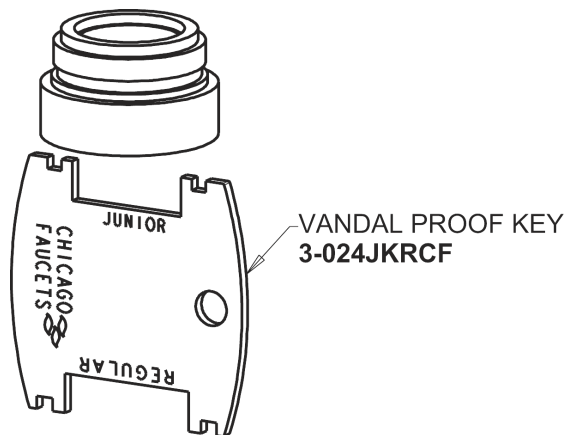

HyTronic Contemporary Sink Faucet with Dual Beam Infrared Sensor

a Geberit company

Long Life Battery Kit
243.868.00.1

HyTronic Contemporary Spout
240.728.AB.1

Electronic Module
242.433.00.1

0.5 GPM (1.9 L/min) Vandal Proof Econo-Flo Non-Aerating Spray
E2805JKABCP