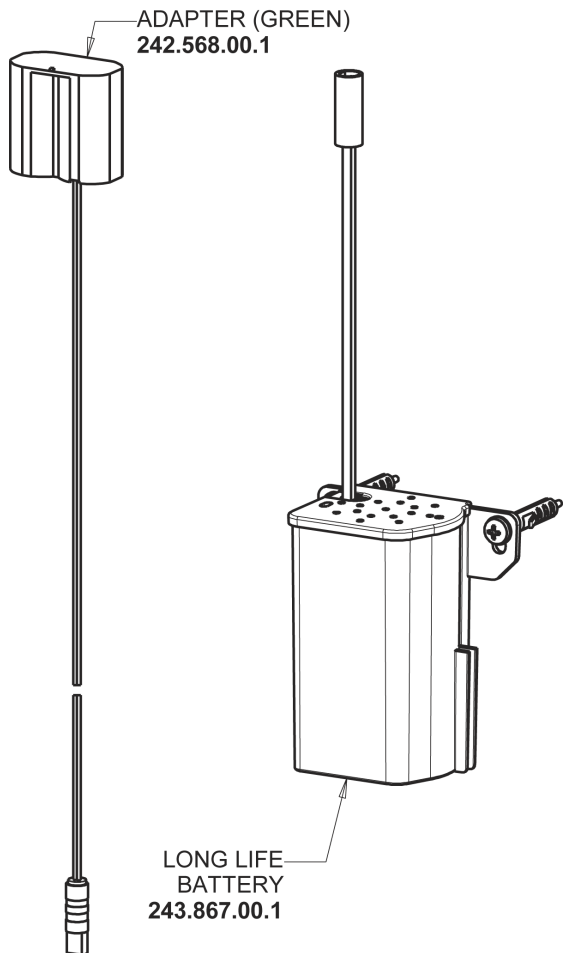

Repair Parts

116.649.AB.1

HyTronic Contemporary Sink Faucet with Dual Beam Infrared Sensor

**CHICAGO
FAUCETS**

a Geberit company

HyTronic Base with User Temp Control

Base Parts:

For Technical Assistance:

HyTronic Contemporary Sink Faucet with Dual Beam Infrared Sensor

a Geberit company

Long Life Battery Kit
243.868.00.1

HyTronic Contemporary Spout
240.728.AB.1

Electronic Module
242.433.00.1

0.5 GPM (1.9 L/min) Vandal Proof Econo-Flo Non-Aerating Spray
E2805JKABCP