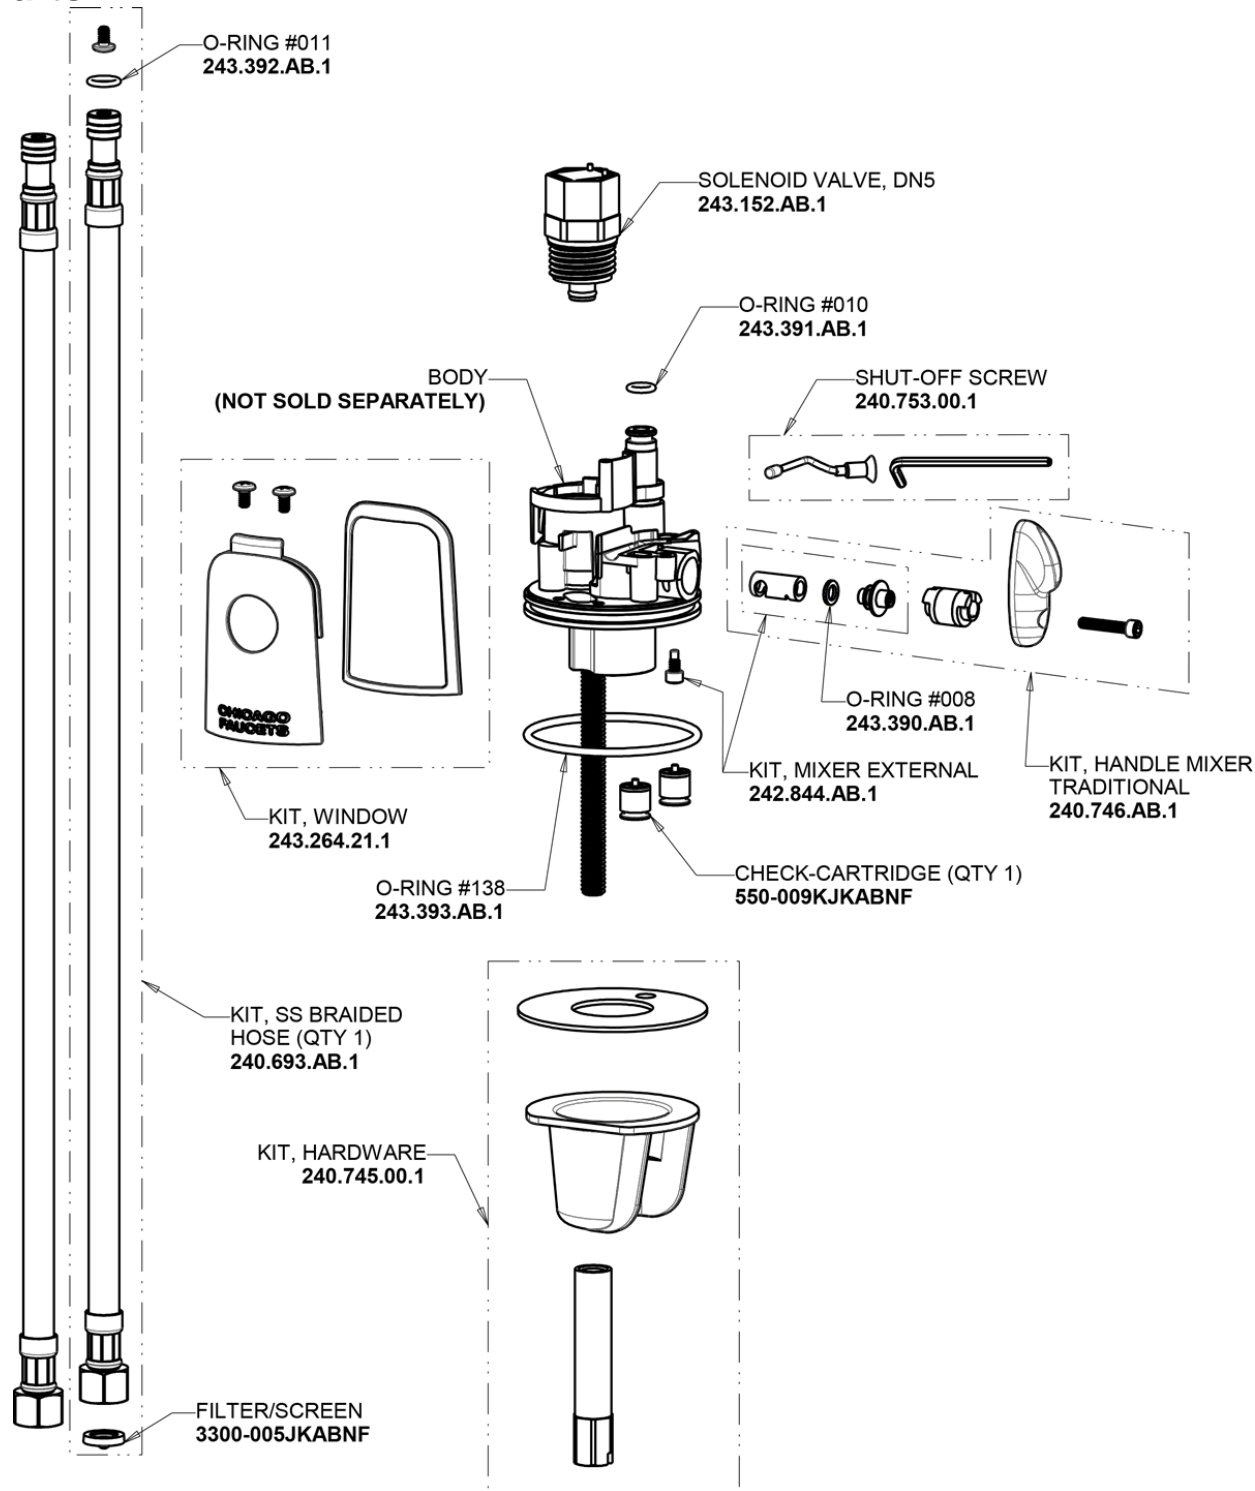

Repair Parts

116.649.AB.1

HyTronic Contemporary Sink Faucet with Dual Beam Infrared Sensor

**CHICAGO
FAUCETS**

a Geberit company

HyTronic Base with User Temp Control

Base Parts:

For Technical Assistance:

HyTronic Contemporary Sink Faucet with Dual Beam Infrared Sensor

a Geberit company

Long Life Battery Kit
243.868.00.1

HyTronic Contemporary Spout
240.728.AB.1

Electronic Module
242.433.00.1

0.5 GPM (1.9 L/min) Vandal Proof Econo-Flo Non-Aerating Spray
E2805JKABCP