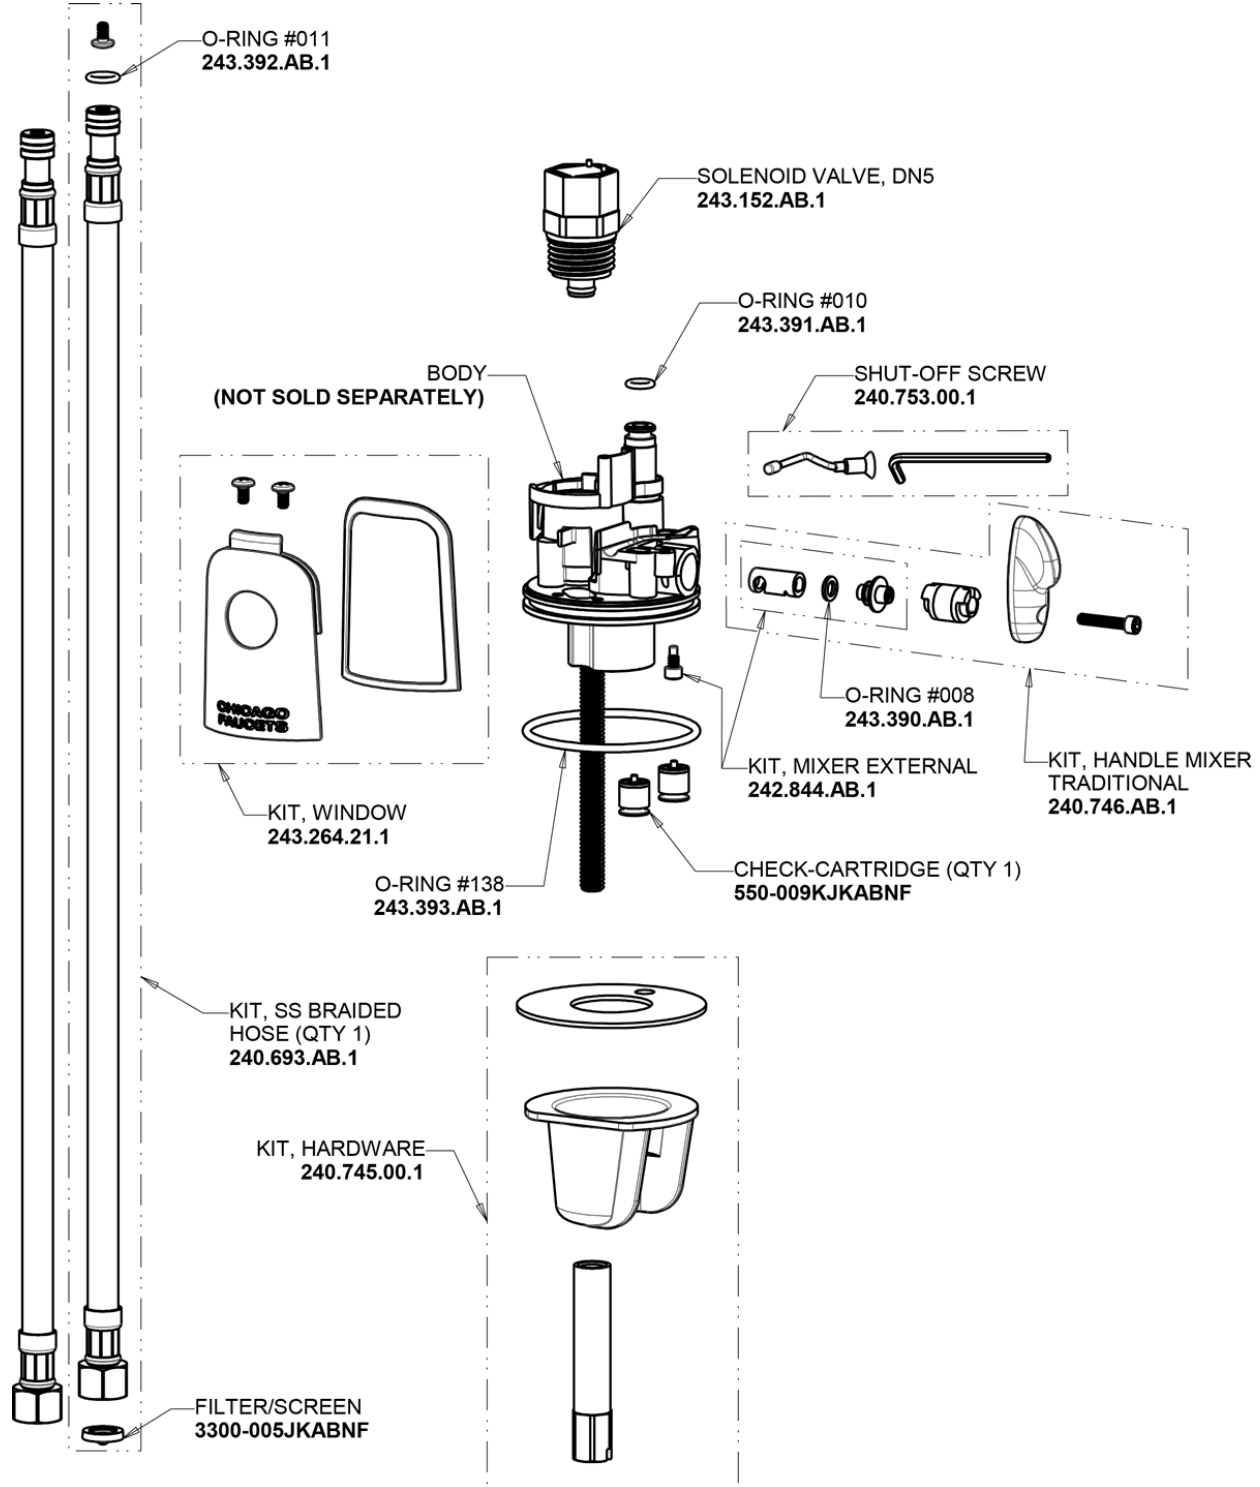

Repair Parts

116.648.AB.1

HyTronic Traditional Sink Faucet with Dual Beam Infrared Sensor

**CHICAGO
FAUCETS**

a Geberit company

HyTronic Base with User Temp Control

Base Parts:

For Technical Assistance:

HyTronic Traditional Sink Faucet with Dual Beam Infrared Sensor

**CHICAGO
FAUCETS** 

a Geberit company

Long Life Battery Kit
243.868.00.1

HyTronic Traditional Spout
240.723.AB.1

CHECK-CARTRIDGE
550-009KJKABNF

O-RING, #010
243.391.AB.1

Electronic Module
242.433.00.1

0.5 GPM (1.9 L/min) Vandal Proof Econo-Flo Non-Aerating Spray
E2805JKABCP

VANDAL PROOF KEY
3-024JKRCF

For Technical Assistance:

Phone: 800-TEC-TRUE (832-8783)