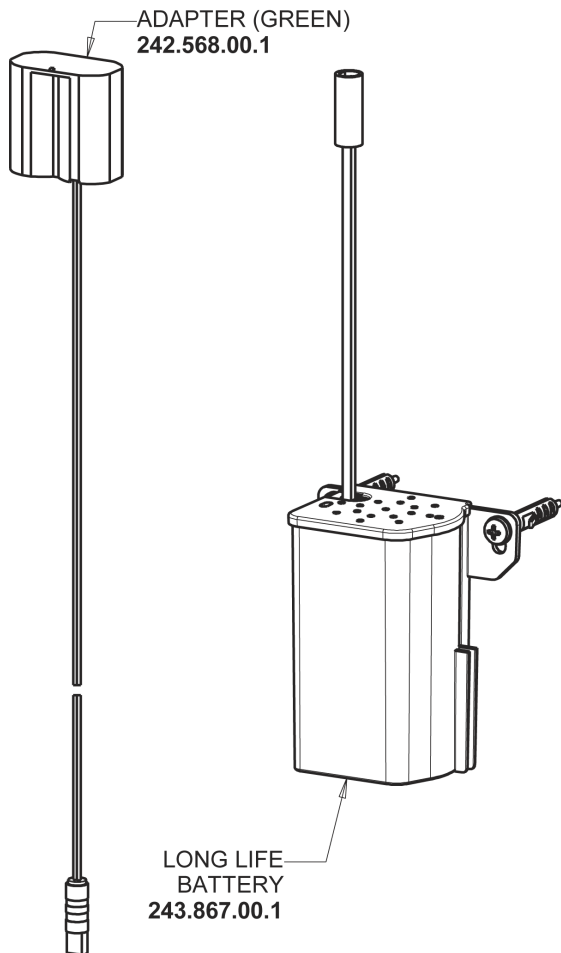

Repair Parts

116.648.AB.1

HyTronic Traditional Sink Faucet with Dual Beam Infrared Sensor

**CHICAGO
FAUCETS**

a Geberit company

HyTronic Base with User Temp Control

Base Parts:

For Technical Assistance:

HyTronic Traditional Sink Faucet with Dual Beam Infrared Sensor

**CHICAGO
FAUCETS** 

a Geberit company

Long Life Battery Kit
243.868.00.1

HyTronic Traditional Spout
240.723.AB.1

CHECK-CARTRIDGE
550-009KJKABNF

O-RING, #010
243.391.AB.1

Electronic Module
242.433.00.1

0.5 GPM (1.9 L/min) Vandal Proof Econo-Flo Non-Aerating Spray
E2805JKABCP

VANDAL PROOF KEY
3-024JKRCF

For Technical Assistance:

Phone: 800-TEC-TRUE (832-8783)