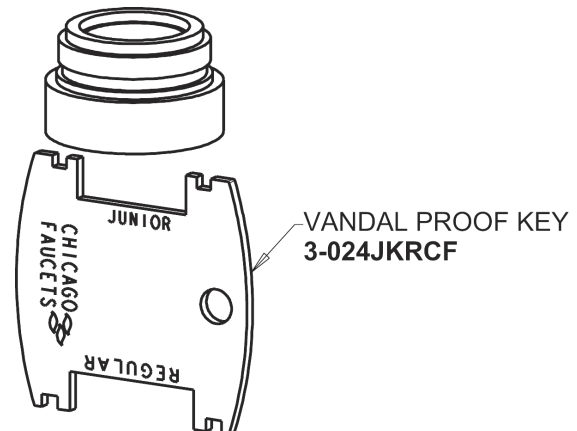

# CHICAGO FAUCETS®

Geberit Group

Long Life Battery Kit  
243.868.00.1

HyTronic Contemporary Spout  
240.729.AB.1

Electronic Module  
242.433.00.1

0.5 GPM (1.9 L/min) Vandal Proof Econo-Flo Non-Aerating Spray  
E2805JKABCP