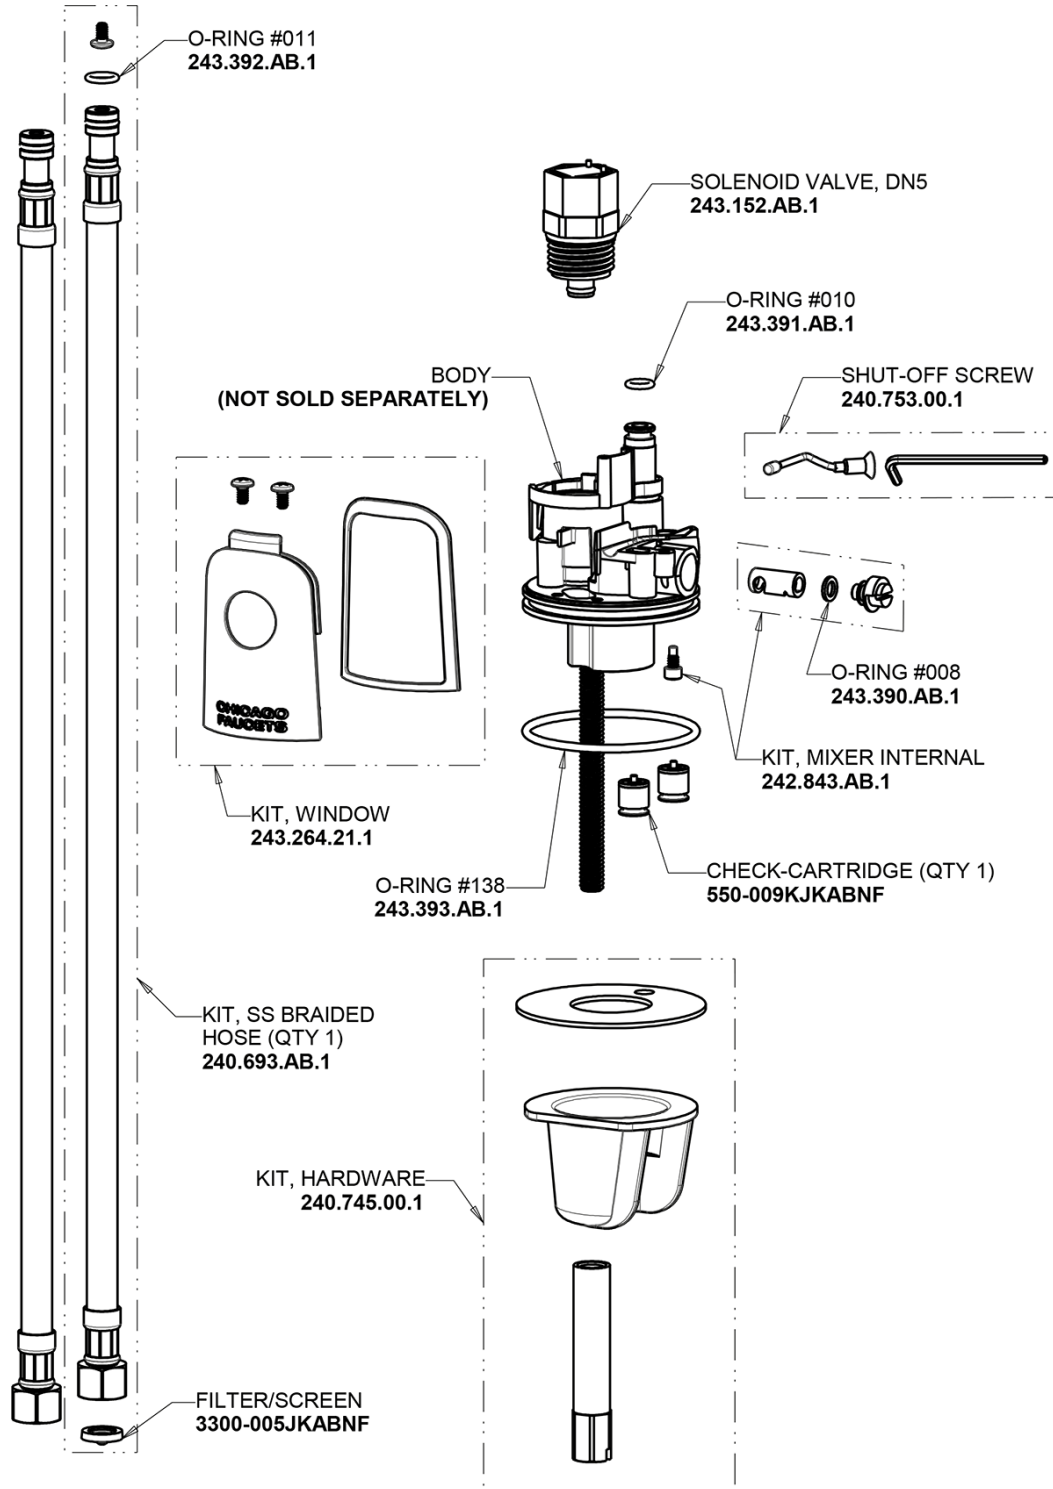

# Repair Parts

116.645.AB.1

HyTronic Contemporary Sink Faucet with Dual Beam Infrared Sensor

## Base Parts: