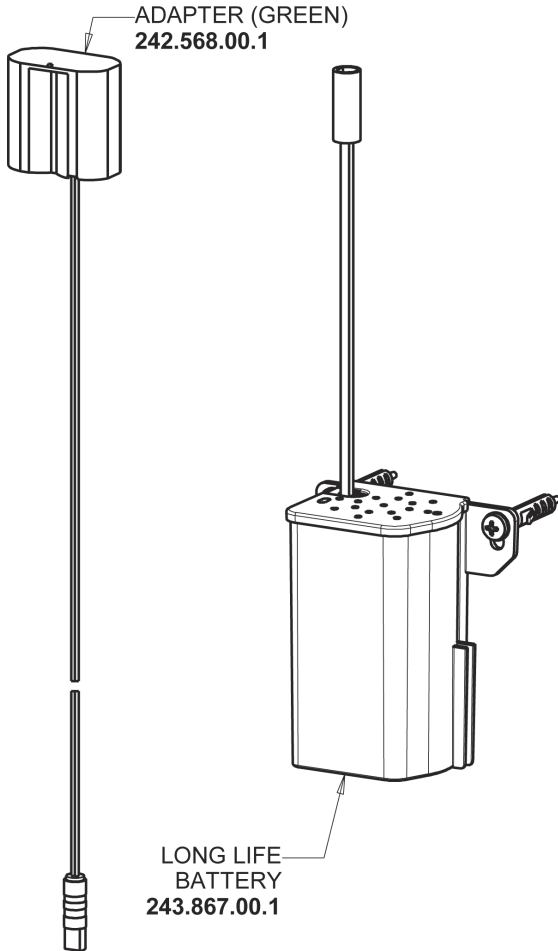

Repair Parts

116.645.AB.1

HyTronic Contemporary Sink Faucet with Dual Beam Infrared Sensor

CHICAGO FAUCETS®

Geberit Group

Long Life Battery Kit
243.868.00.1