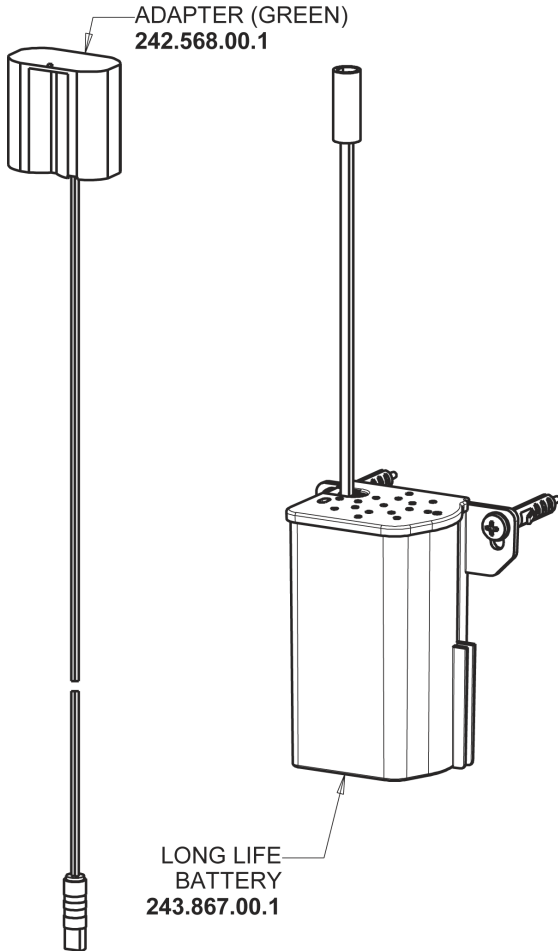

Repair Parts

116.644.AB.4

HyTronic Traditional Sink Faucet with Dual Beam Infrared Sensor

CHICAGO FAUCETS®

Geberit Group

HyTronic Base with Internal Mixer

Base Parts:

For Technical Assistance:

HyTronic Traditional Sink Faucet with Dual Beam Infrared Sensor

CHICAGO FAUCETS®

Geberit Group

Long Life Battery Kit
243.868.00.1

HyTronic Traditional Spout
240.724.AB.1

CHECK-CARTRIDGE
550-009KJKABNF

O-RING, #010
243.391.AB.1

Electronic Module
242.574.00.1

0.35 GPM (1.3 L/min) Vandal Proof Econo-Flo Non-Aerating Outlet
E39VPJKABCP

VANDAL PROOF KEY
3-024JKRCF

For Technical Assistance:

Phone: 800-TEC-TRUE (832-8783)

Email: techsupport.us@chicagofaucets.com