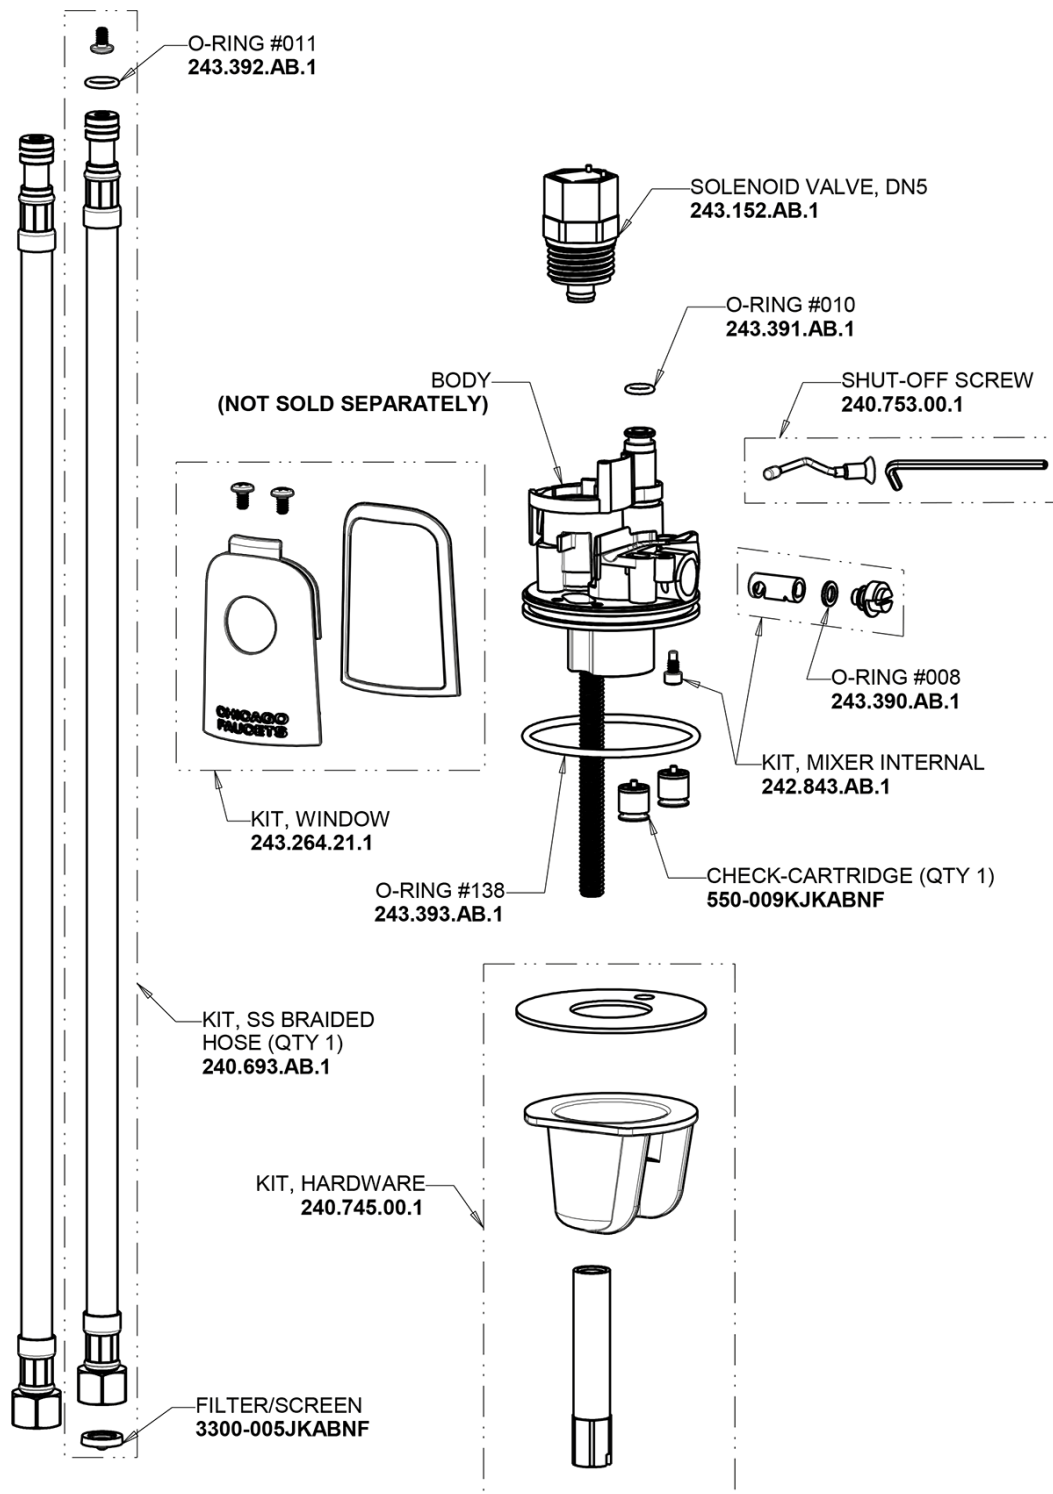

Repair Parts

116.644.AB.4

HyTronic Traditional Sink Faucet with Dual Beam Infrared Sensor

CHICAGO FAUCETS®

Geberit Group

HyTronic Base with Internal Mixer

Base Parts:

For Technical Assistance:

HyTronic Traditional Sink Faucet with Dual Beam Infrared Sensor

CHICAGO FAUCETS®

Geberit Group

Long Life Battery Kit
243.868.00.1

HyTronic Traditional Spout
240.724.AB.1

CHECK-CARTRIDGE
550-009KJKABNF

O-RING, #010
243.391.AB.1

Electronic Module
242.574.00.1

0.35 GPM (1.3 L/min) Vandal Proof Econo-Flo Non-Aerating Outlet
E39VPJKABCP

VANDAL PROOF KEY
3-024JKRCF

For Technical Assistance:

Phone: 800-TEC-TRUE (832-8783)

Email: techsupport.us@chicagofaucets.com