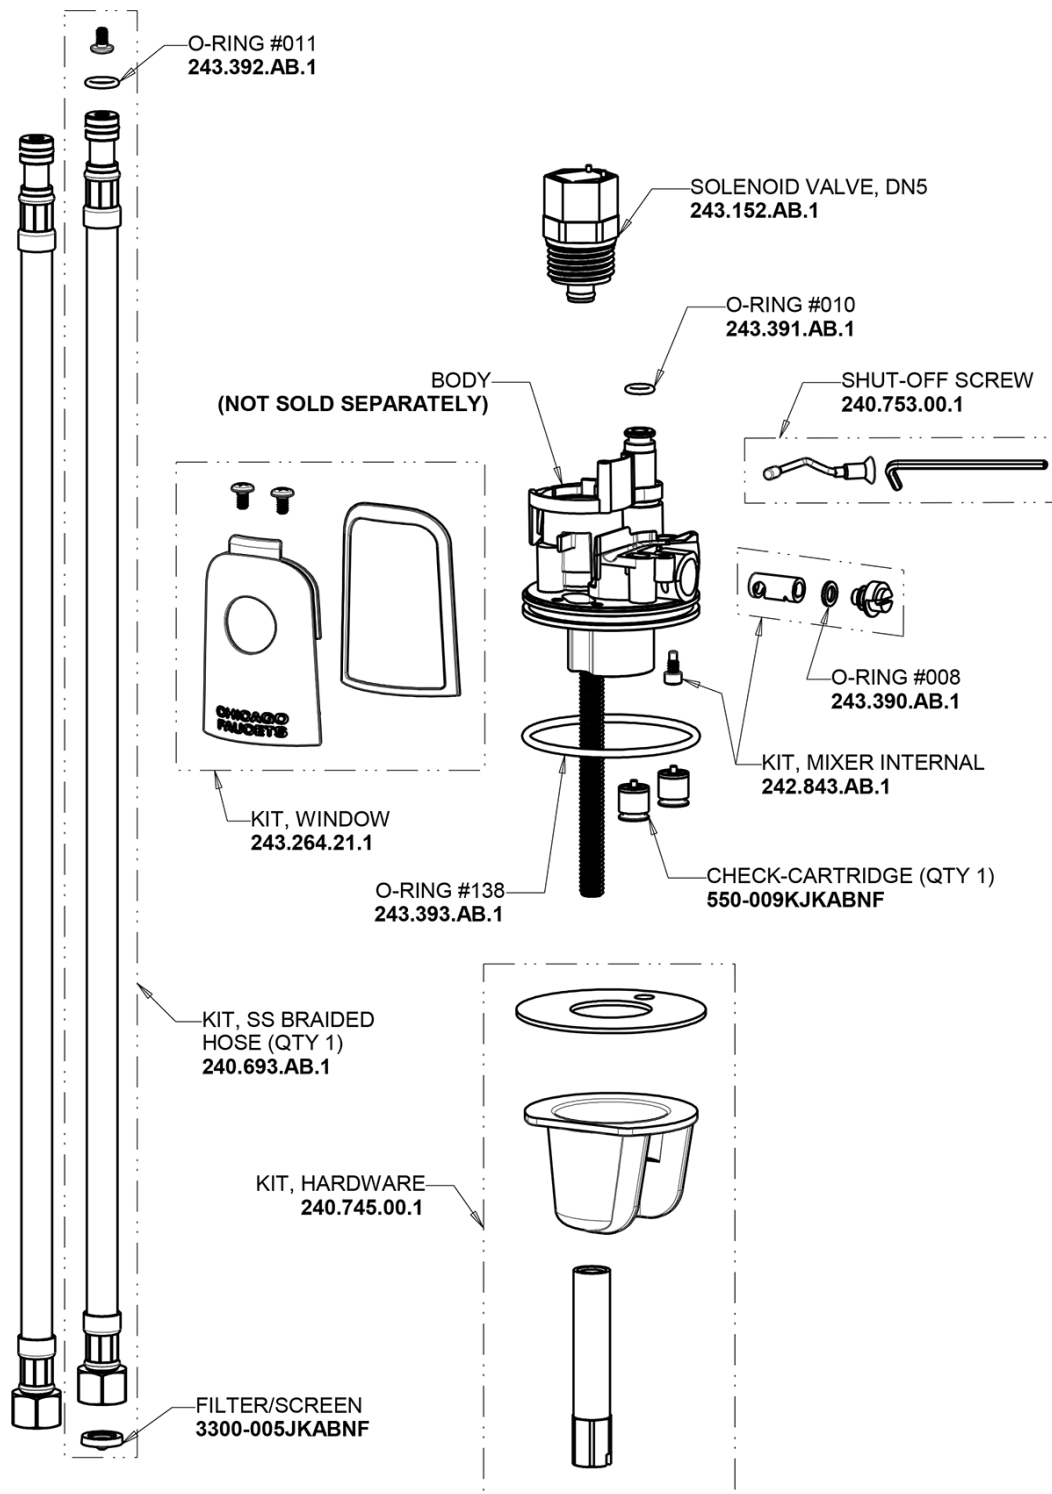

Repair Parts

116.644.AB.1

HyTronic Traditional Sink Faucet with Dual Beam Infrared Sensor

**CHICAGO
FAUCETS** 

a Geberit company

HyTronic Base with Internal Mixer

Base Parts:

For Technical Assistance:

HyTronic Traditional Sink Faucet with Dual Beam Infrared Sensor

**CHICAGO
FAUCETS** 

a Geberit company

Long Life Battery Kit
243.868.00.1

HyTronic Traditional Spout
240.724.AB.1

CHECK-CARTRIDGE
550-009KJKABNF

O-RING, #010
243.391.AB.1

Electronic Module
242.433.00.1

0.5 GPM (1.9 L/min) Vandal Proof Econo-Flo Non-Aerating Spray
E2805JKABCP

VANDAL PROOF KEY
3-024JKRCF

For Technical Assistance:

Phone: 800-TEC-TRUE (832-8783)