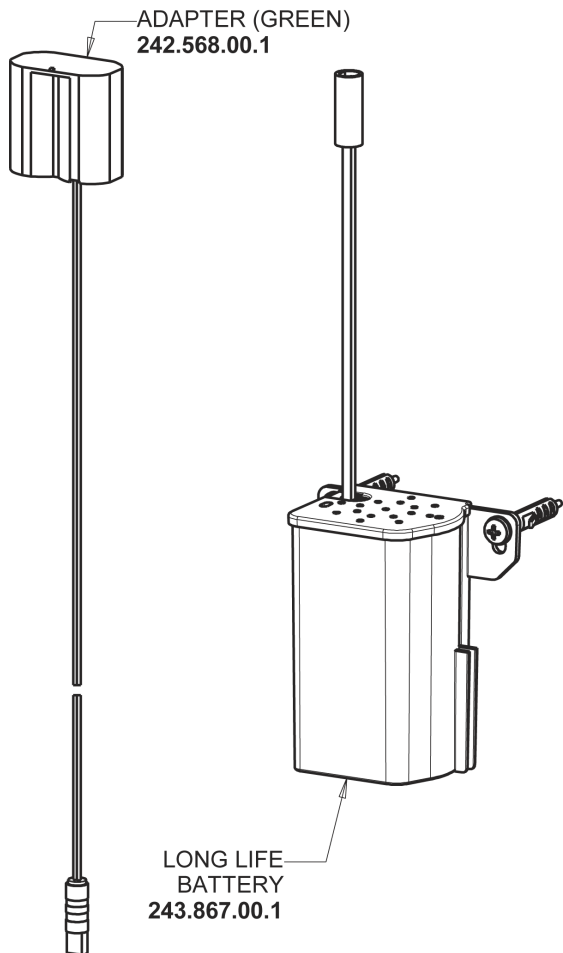

Repair Parts

116.644.AB.1

HyTronic Traditional Sink Faucet with Dual Beam Infrared Sensor

**CHICAGO
FAUCETS** 

a Geberit company

HyTronic Base with Internal Mixer

Base Parts:

For Technical Assistance:

HyTronic Traditional Sink Faucet with Dual Beam Infrared Sensor

**CHICAGO
FAUCETS** 

a Geberit company

Long Life Battery Kit
243.868.00.1

HyTronic Traditional Spout
240.724.AB.1

CHECK-CARTRIDGE
550-009KJKABNF

O-RING, #010
243.391.AB.1

Electronic Module
242.433.00.1

0.5 GPM (1.9 L/min) Vandal Proof Econo-Flo Non-Aerating Spray
E2805JKABCP

VANDAL PROOF KEY
3-024JKRCF

For Technical Assistance:

Phone: 800-TEC-TRUE (832-8783)