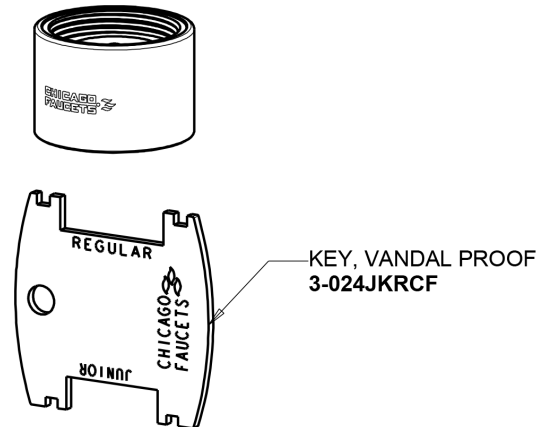

HyTronic Traditional Sink Faucet with Dual Beam Infrared Sensor

**CHICAGO
FAUCETS** 

a Geberit company

Long Life Battery Kit
243.868.00.1

5-1/4" Rigid / Swing Gooseneck Spout
GN2AH8JKABCP

Electronic Module
242.574.00.1

0.35 GPM (1.3 L/min) Vandal Proof Econo-Flo Non-Aerating Outlet
E38VPJKABCP

For Technical Assistance:

Phone: 800-TEC-TRUE (832-8783)

Email: techsupport.us@chicagofaucets.com

2100 South Clearwater Drive

Des Plaines, IL 60018