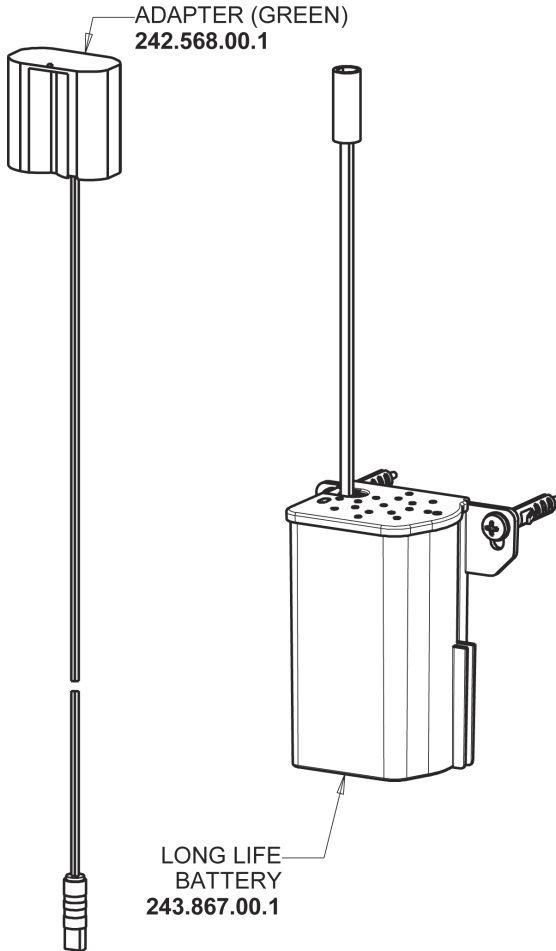

Repair Parts

116.619.AB.4

HyTronic Traditional Sink Faucet with Dual Beam Infrared Sensor

**CHICAGO
FAUCETS**

a Geberit company

HyTronic Base for Wall, No Mixer

Base Parts:

For Technical Assistance:

HyTronic Traditional Sink Faucet with Dual Beam Infrared Sensor

**CHICAGO
FAUCETS** 

a Geberit company

Long Life Battery Kit
243.868.00.1

5-1/4" Rigid / Swing Gooseneck Spout
GN2AH8JKABCP

Electronic Module
242.574.00.1