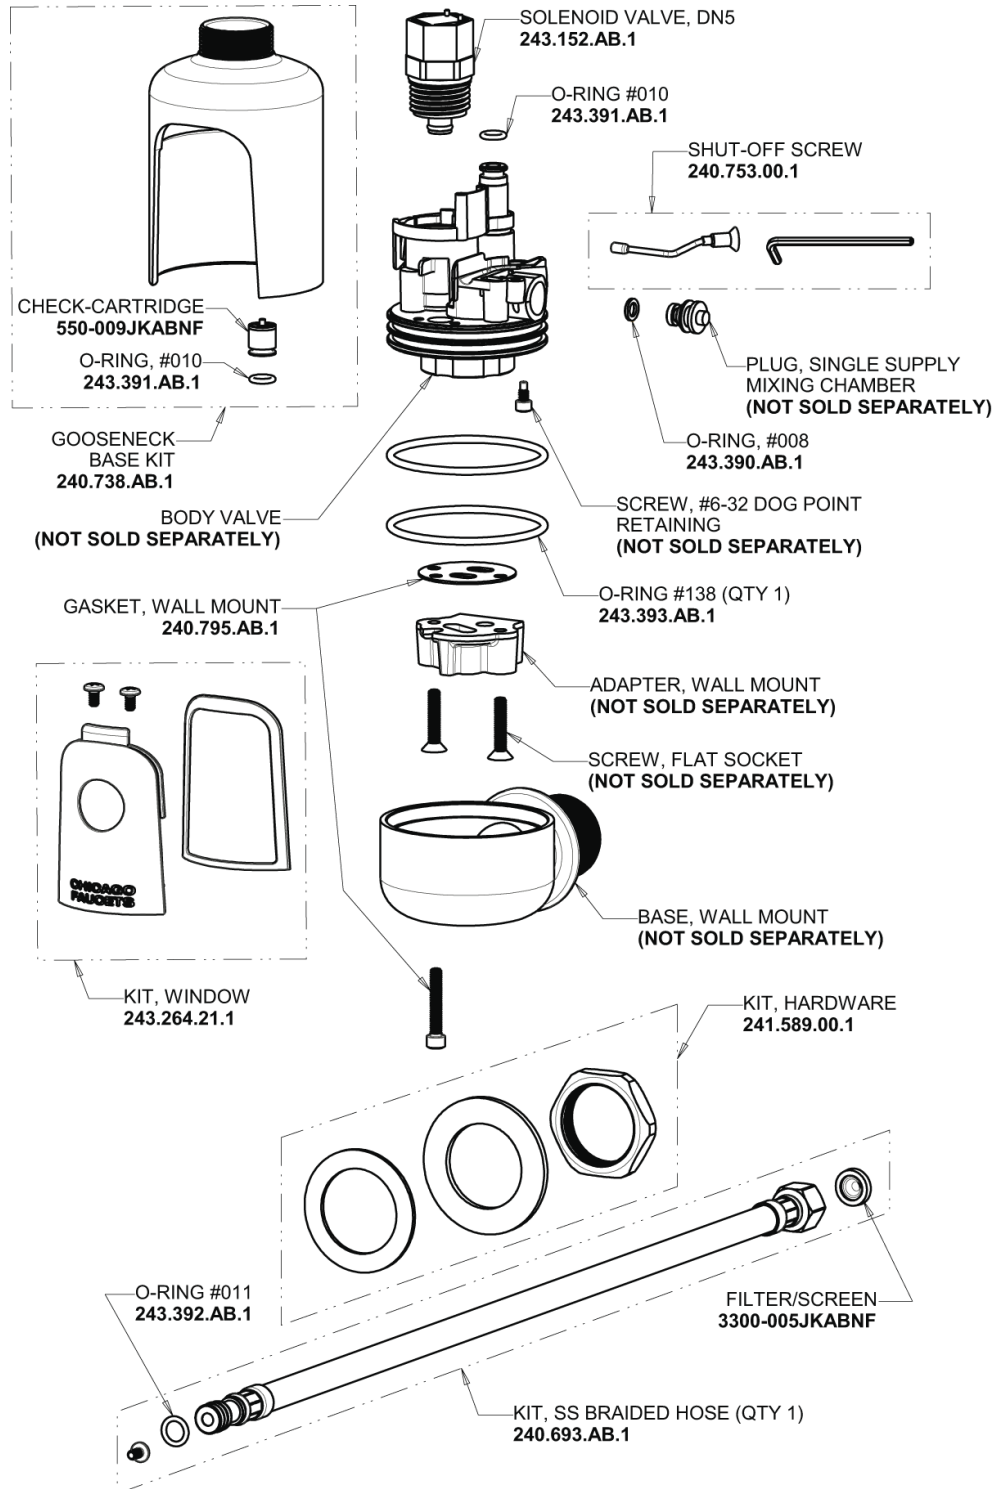

Repair Parts

116.619.AB.4

HyTronic Traditional Sink Faucet with Dual Beam Infrared Sensor

**CHICAGO
FAUCETS**

a Geberit company

HyTronic Base for Wall, No Mixer

Base Parts:

For Technical Assistance:

0.35 GPM (1.3 L/min) Vandal Proof Econo-Flo Non-Aerating Outlet
E38VPJKABCP

For Technical Assistance:

Phone: 800-TEC-TRUE (832-8783)

Email: techsupport.us@chicagofaucets.com

2100 South Clearwater Drive

Des Plaines, IL 60018