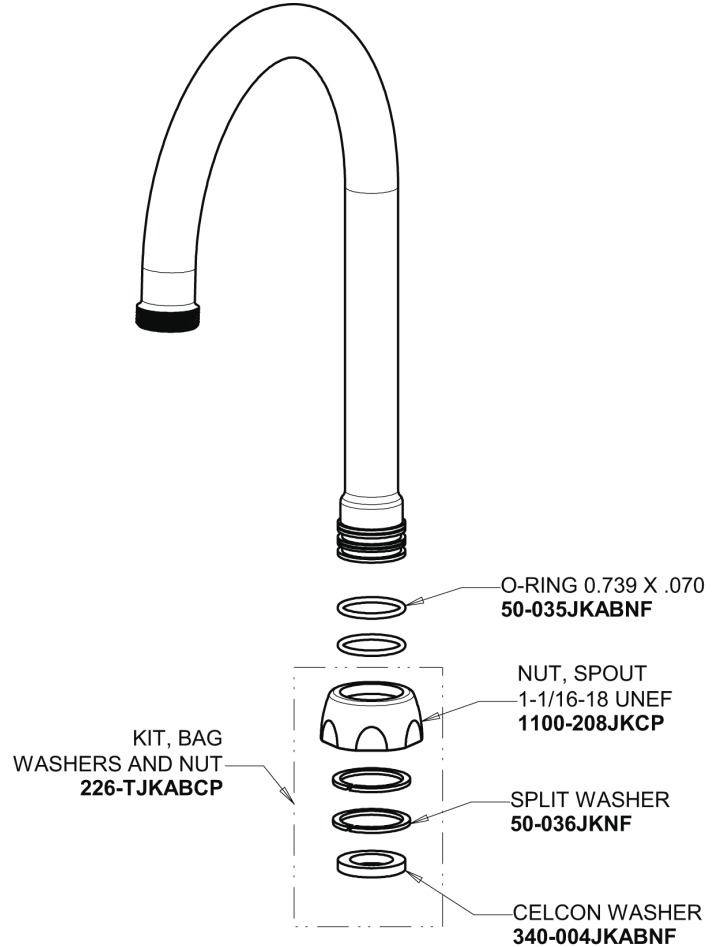

HyTronic Traditional Sink Faucet with Dual Beam Infrared Sensor

**CHICAGO
FAUCETS** 

a Geberit company

Long Life Battery Kit
243.868.00.1

5-1/4" Rigid / Swing Gooseneck Spout
GN2AH8JKABCP

Electronic Module
242.574.00.1

0.35 GPM (1.3 L/min) Vandal Proof Econo-Flo Non-Aerating Outlet
E38VPJKABCP

For Technical Assistance:

Phone: 800-TEC-TRUE (832-8783)

Email: techsupport.us@chicagofaucets.com

2100 South Clearwater Drive

Des Plaines, IL 60018