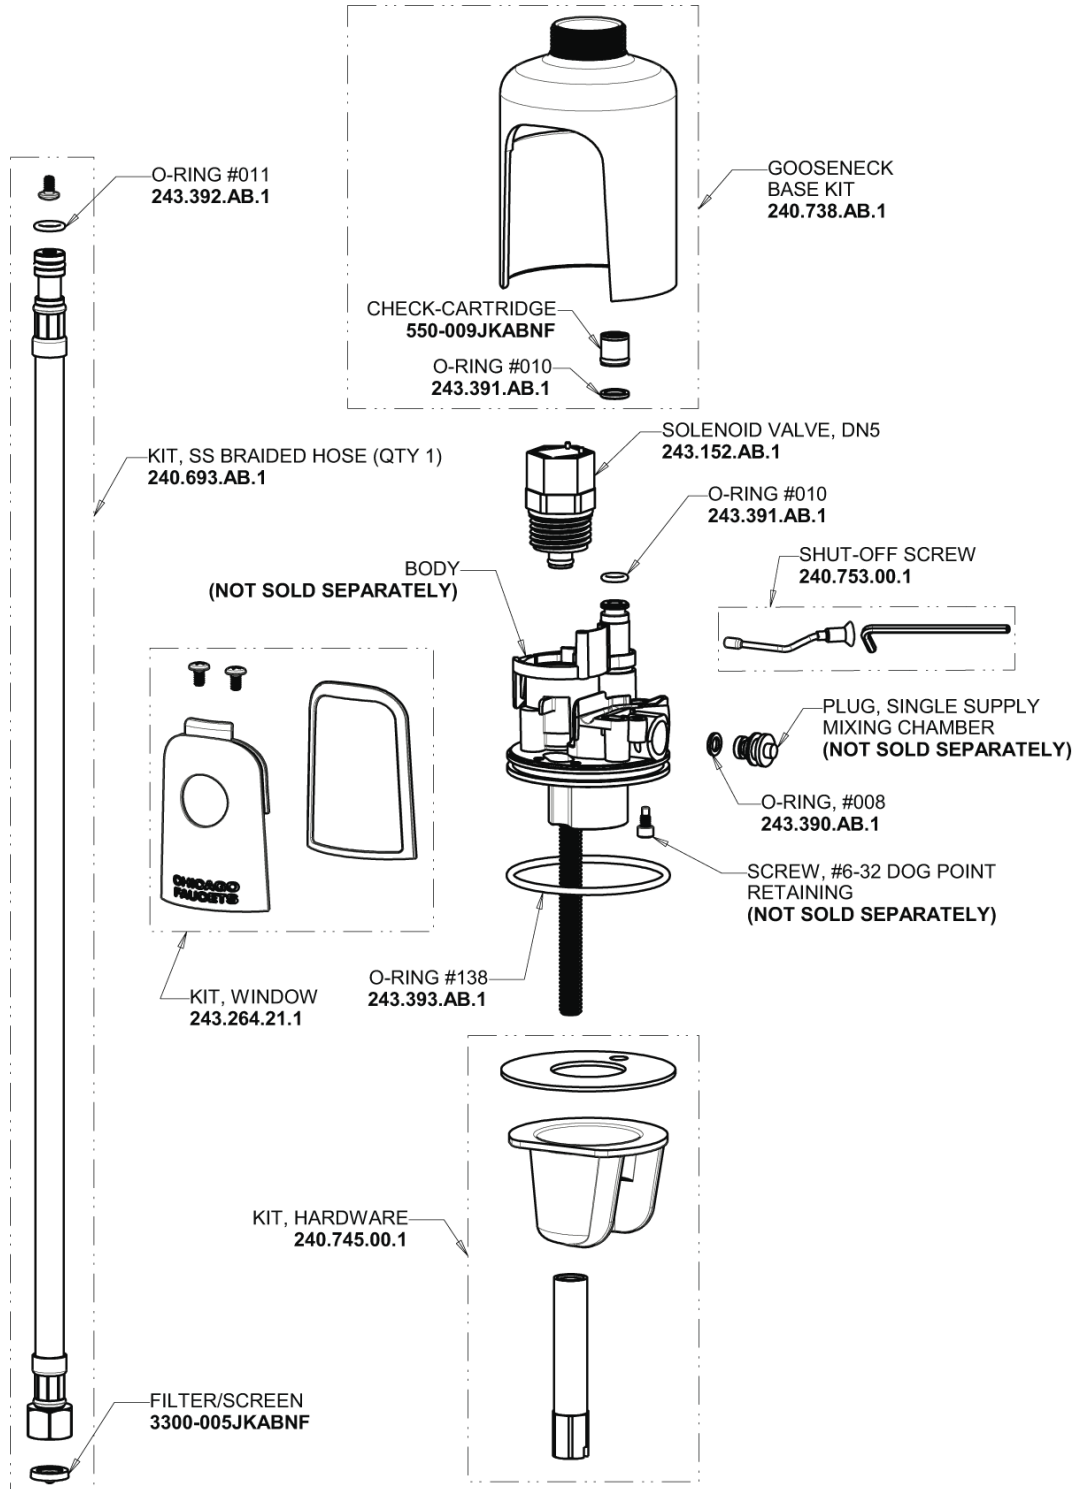

Repair Parts

116.618.AB.4

HyTronic Gooseneck Sink Faucet with Dual Beam Infrared Sensor

**CHICAGO
FAUCETS**

a Geberit company

Base Parts:

For Technical Assistance:

Phone: 800-TEC-TRUE (832-8783)

CHICAGO FAUCETS 

a Geberit company

Long Life Battery Kit
243.868.00.1

5-1/4" Rigid / Swing Gooseneck Spout
GN2AH8JKABCP

Electronic Module
242.574.00.1

0.35 GPM (1.3 L/min) Vandal Proof Econo-Flo Non-Aerating Outlet
E38VPJKABCP