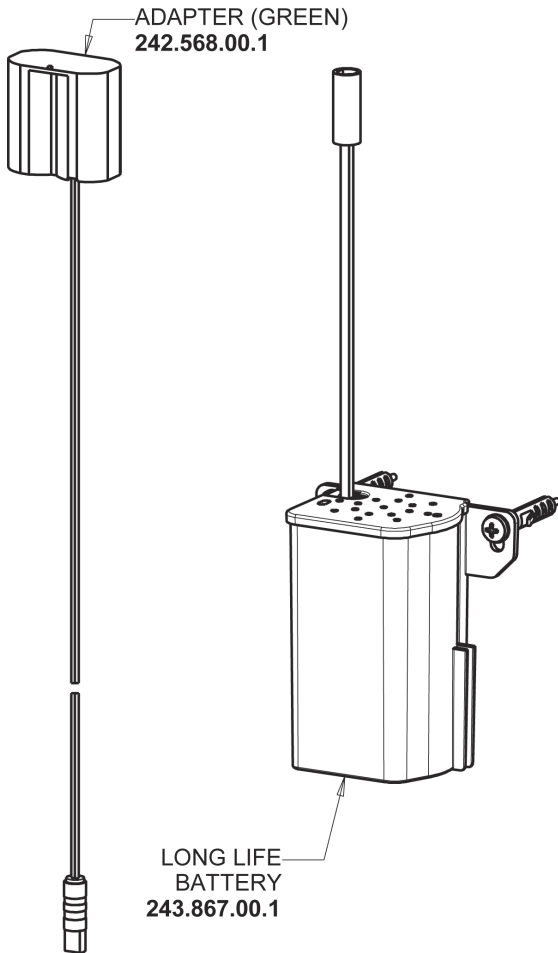

Repair Parts

116.618.AB.4

HyTronic Gooseneck Sink Faucet with Dual Beam Infrared Sensor

**CHICAGO
FAUCETS**

a Geberit company

Base Parts:

For Technical Assistance:

Phone: 800-TEC-TRUE (832-8783)

CHICAGO FAUCETS 

a Geberit company

Long Life Battery Kit
243.868.00.1

5-1/4" Rigid / Swing Gooseneck Spout
GN2AH8JKABCP

Electronic Module
242.574.00.1

0.35 GPM (1.3 L/min) Vandal Proof Econo-Flo Non-Aerating Outlet
E38VPJKABCP