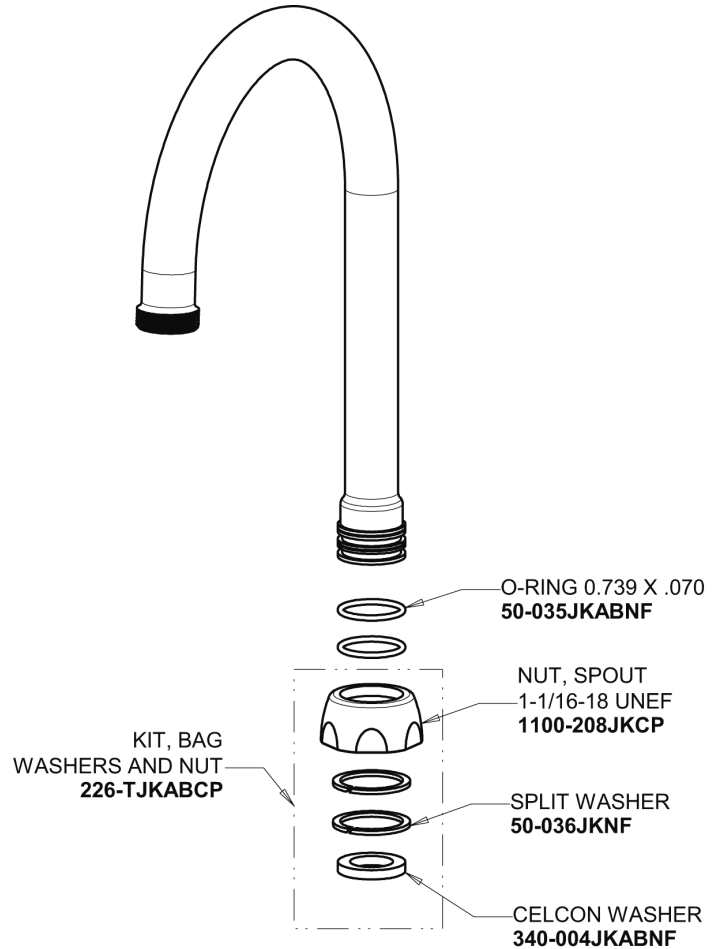

Repair Parts

116.618.AB.4

HyTronic Gooseneck Sink Faucet with Dual Beam Infrared Sensor

**CHICAGO
FAUCETS**

a Geberit company

Base Parts:

For Technical Assistance:

Phone: 800-TEC-TRUE (832-8783)

Email: techsupport.us@chicagofaucets.com

2100 South Clearwater Drive

Des Plaines, IL 60018

Phone: 847-803-5000

chicagofaucets.com

Repair Parts

116.618.AB.4

HyTronic Gooseneck Sink Faucet with Dual Beam Infrared Sensor

CHICAGO FAUCETS 

a Geberit company

Long Life Battery Kit
243.868.00.1

5-1/4" Rigid / Swing Gooseneck Spout
GN2AH8JKABCP

Electronic Module
242.574.00.1

0.35 GPM (1.3 L/min) Vandal Proof Econo-Flo Non-Aerating Outlet
E38VPJKABCP