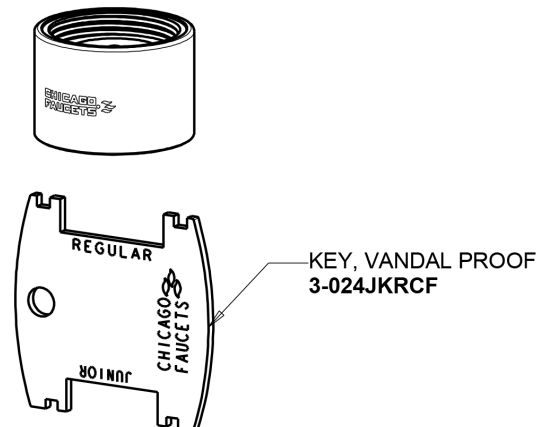

CHICAGO FAUCETS 

a Geberit company

Long Life Battery Kit
243.868.00.1

5-1/4" Rigid / Swing Gooseneck Spout
GN2AH8JKABCP

Electronic Module
242.574.00.1

0.35 GPM (1.3 L/min) Vandal Proof Econo-Flo Non-Aerating Outlet
E38VPJKABCP