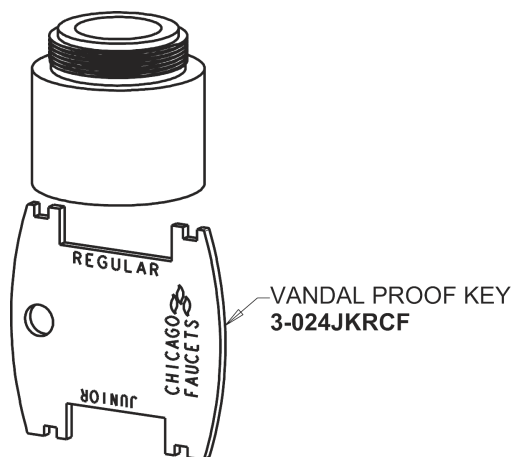

a Geberit company

Traditional Lavatory Spout
(Not Sold Separately)

Electronic Module
242.433.00.1

1.5 GPM (5.7 L/min) Vandal Proof
Antimicrobial Non-Aerating Laminar
Outlet
E62VPJKABCP

CR-P2 6V Lithium Battery
242.560.00.1