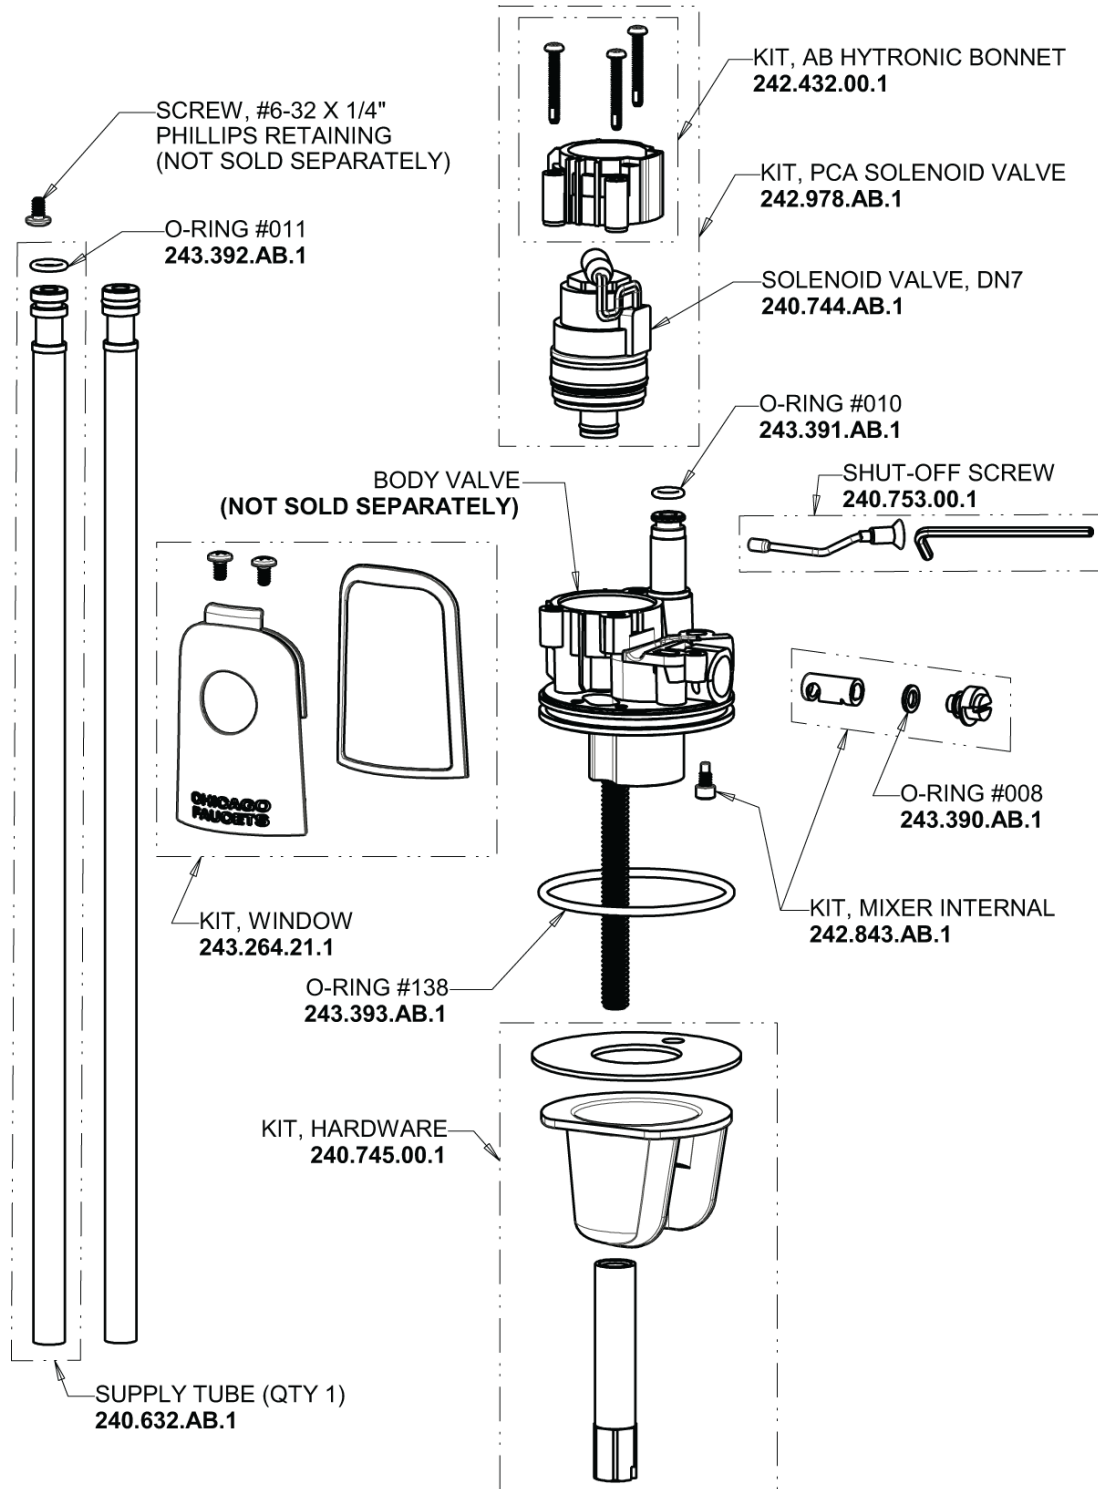

Repair Parts

116.614.AB.1

HyTronic Traditional Sink Faucet with Dual Beam Infrared Sensor - Patient Care Application

**CHICAGO
FAUCETS**

a Geberit company

Base Parts:

For Technical Assistance:

Phone: 800-TEC-TRUE (832-8783)

Email: techsupport.us@chicagofaucets.com

2100 South Clearwater Drive

Des Plaines, IL 60018

Phone: 847-803-5000

chicagofaucets.com

Repair Parts

116.614.AB.1

HyTronic Traditional Sink Faucet with Dual Beam Infrared Sensor - Patient Care Application

a Geberit company

Traditional Lavatory Spout
(Not Sold Separately)

Electronic Module
242.433.00.1

1.5 GPM (5.7 L/min) Vandal Proof
Antimicrobial Non-Aerating Laminar
Outlet
E62VPJKABCP

CR-P2 6V Lithium Battery
242.560.00.1