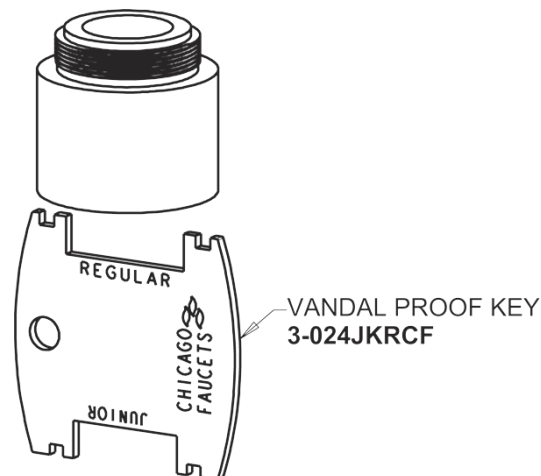

116.608.AB.1

HyTronic Traditional Sink Faucet with Dual Beam Infrared Sensor
and EBPS - Patient Care Application

CHICAGO FAUCETS®

Geberit Group

Electronic Module
242.433.00.1

1.5 GPM (5.7 L/min) Vandal Proof Antimicrobial Non-Aerating
Laminar Outlet
E62VPJKABCP

Bank Installation Adapter Wire
242.340.00.1

Emergency Backup Power System
243.290.00.1

Inline Check Valve
243.315.AB.1

For Technical Assistance:

Phone: 800-TEC-TRUE (832-8783)

Email: techsupport.us@chicagofaucets.com