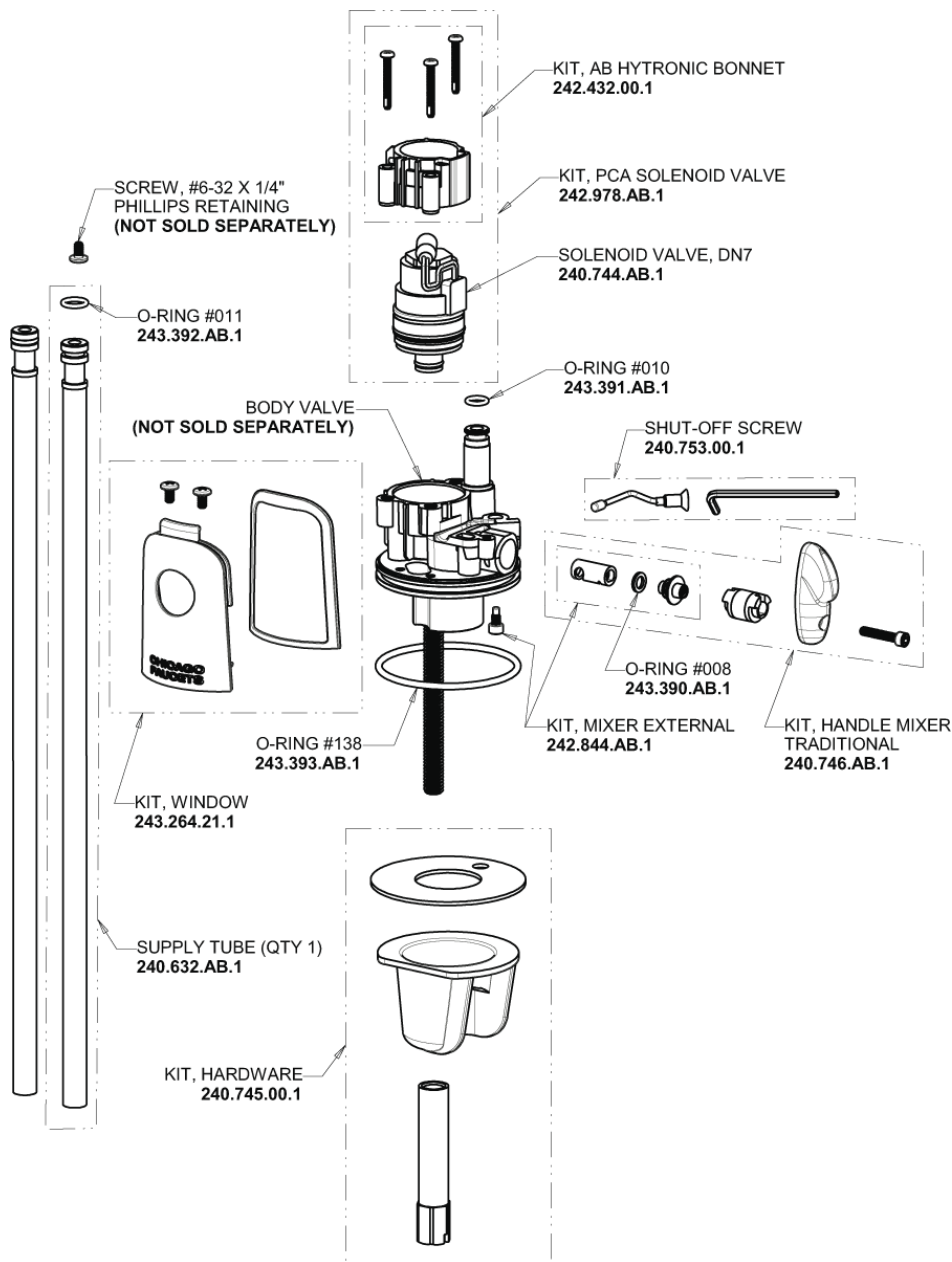

Repair Parts

116.608.AB.1

HyTronic Traditional Sink Faucet with Dual Beam Infrared Sensor and EBPS - Patient Care Application

CHICAGO FAUCETS®

Geberit Group

Base Parts:

HyTronic Traditional Spout 244.487.00.1

116.608.AB.1

HyTronic Traditional Sink Faucet with Dual Beam Infrared Sensor
and EBPS - Patient Care Application

CHICAGO FAUCETS®

Geberit Group

Electronic Module
242.433.00.1

1.5 GPM (5.7 L/min) Vandal Proof Antimicrobial Non-Aerating
Laminar Outlet
E62VPJKABCP