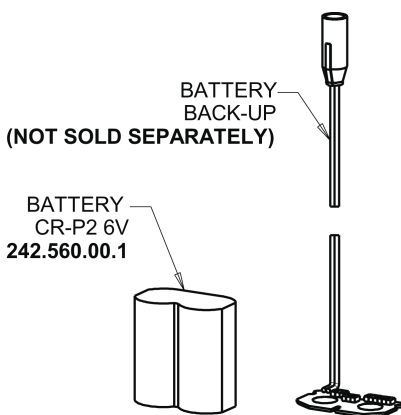

Inline Check Valve
243.315.AB.1

For Technical Assistance:

Phone: 800-TEC-TRUE (832-8783)

Email: techsupport.us@chicagofaucets.com

2100 South Clearwater Drive

Des Plaines, IL 60018

Phone: 847-803-5000

chicagofaucets.com