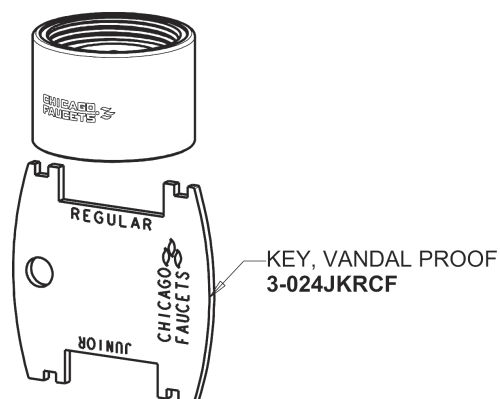

CHICAGO FAUCETS 

a Geberit company

5-1/4" Rigid / Swing Gooseneck Spout
GN2AH8JKABCP

Electronic Module
243.799.00.1

2.2 GPM (8.3 L/min) Vandal Proof Aerator
E3VPJKABCP

CR-P2 6V Lithium Battery
242.560.00.1