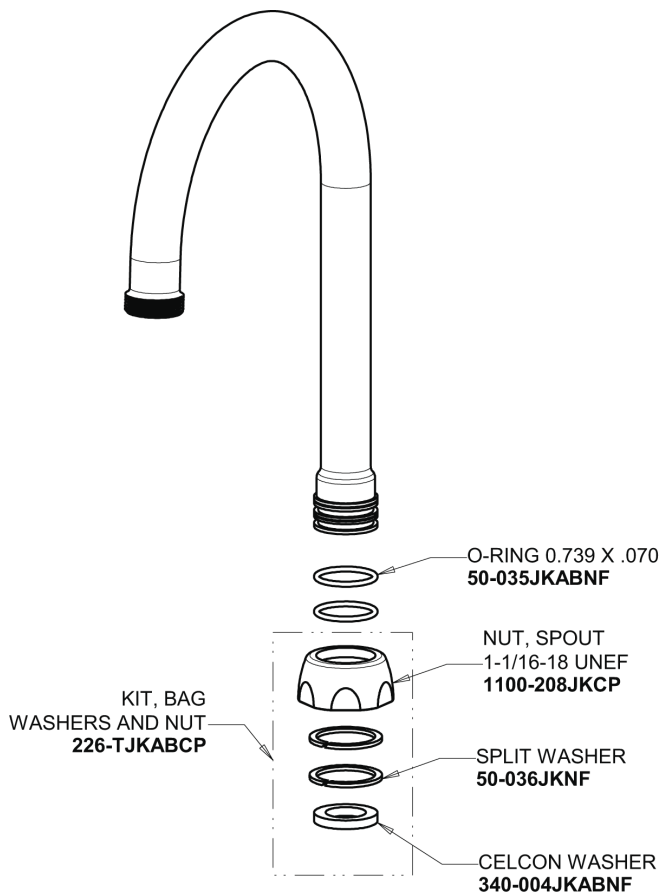

Repair Parts

116.594.AB.1

HyTronic Gooseneck Sink Faucet with Dual Beam Infrared Sensor - Patient Care Application

CHICAGO FAUCETS

a Geberit company

Base Parts:

For Technical Assistance:

Phone: 800-TEC-TRUE (832-8783)

Email: techsupport.us@chicagofaucets.com

2100 South Clearwater Drive

Des Plaines, IL 60018

Phone: 847-803-5000

chicagofaucets.com

Repair Parts

116.594.AB.1

HyTronic Gooseneck Sink Faucet with Dual Beam Infrared Sensor - Patient Care Application

CHICAGO FAUCETS 

a Geberit company

5-1/4" Rigid / Swing Gooseneck Spout
GN2AH8JKABCP

Electronic Module
243.799.00.1

2.2 GPM (8.3 L/min) Vandal Proof Aerator
E3VPJKABCP

CR-P2 6V Lithium Battery
242.560.00.1