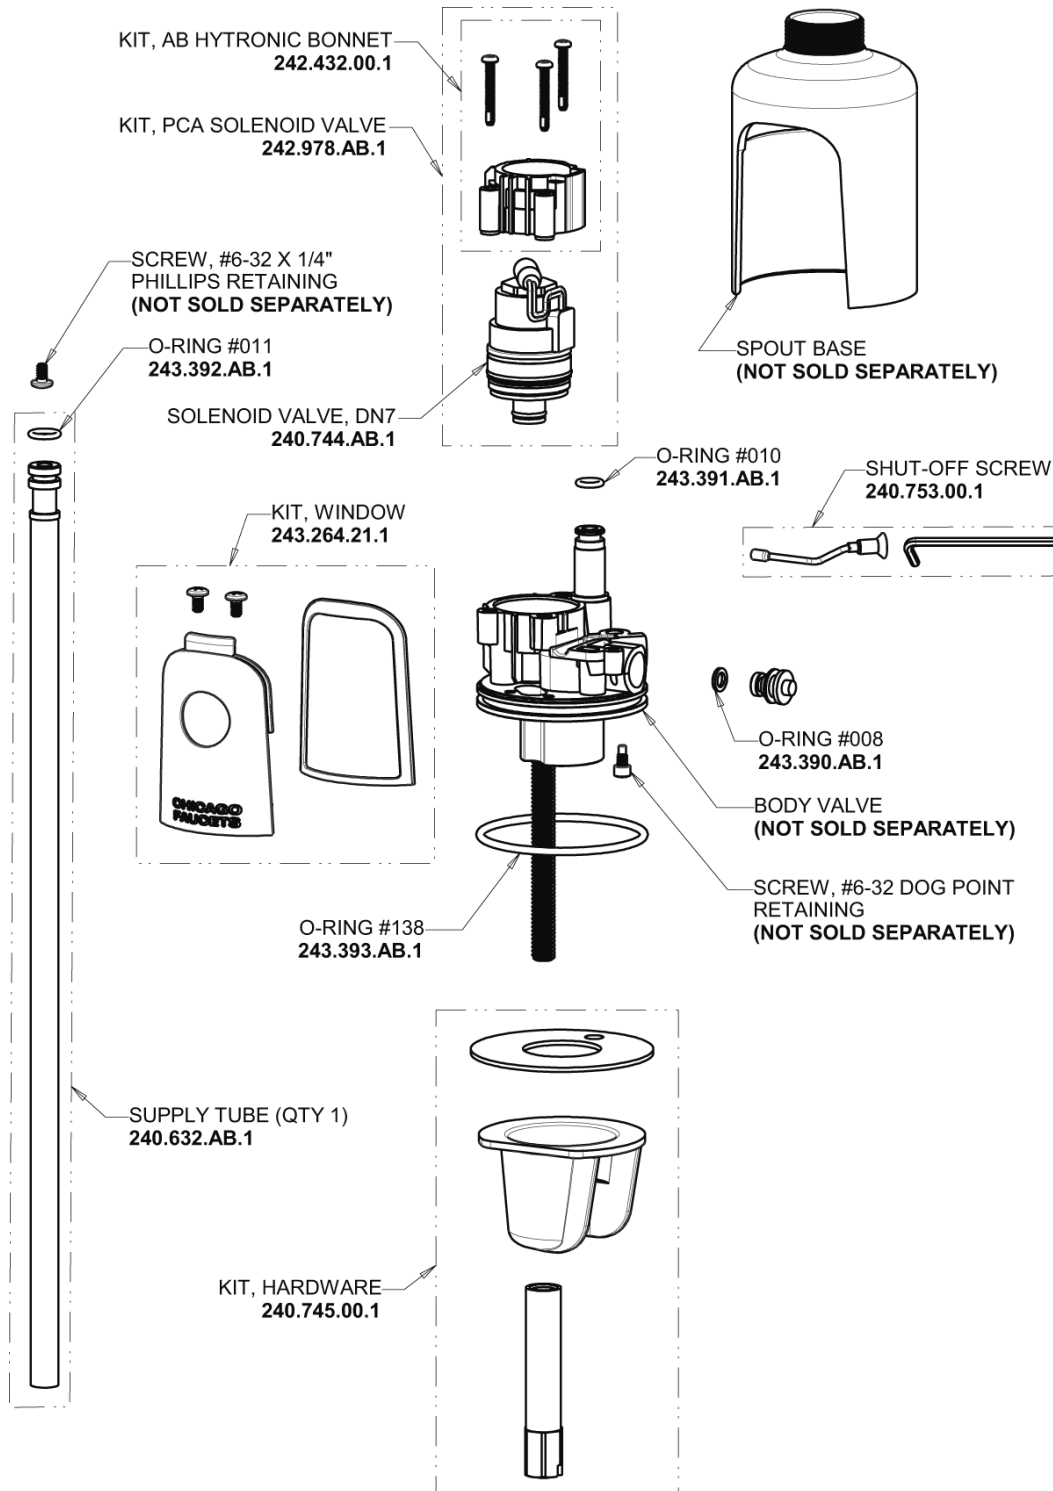

Repair Parts

116.594.AB.1

HyTronic Gooseneck Sink Faucet with Dual Beam Infrared Sensor - Patient Care Application

CHICAGO FAUCETS

a Geberit company

Base Parts:

For Technical Assistance:

Phone: 800-TEC-TRUE (832-8783)

Email: techsupport.us@chicagofaucets.com

2100 South Clearwater Drive

Des Plaines, IL 60018

Phone: 847-803-5000

chicagofaucets.com

Repair Parts

116.594.AB.1

HyTronic Gooseneck Sink Faucet with Dual Beam Infrared Sensor - Patient Care Application

CHICAGO FAUCETS 

a Geberit company

5-1/4" Rigid / Swing Gooseneck Spout
GN2AH8JKABCP

Electronic Module
243.799.00.1

2.2 GPM (8.3 L/min) Vandal Proof Aerator
E3VPJKABCP

CR-P2 6V Lithium Battery
242.560.00.1