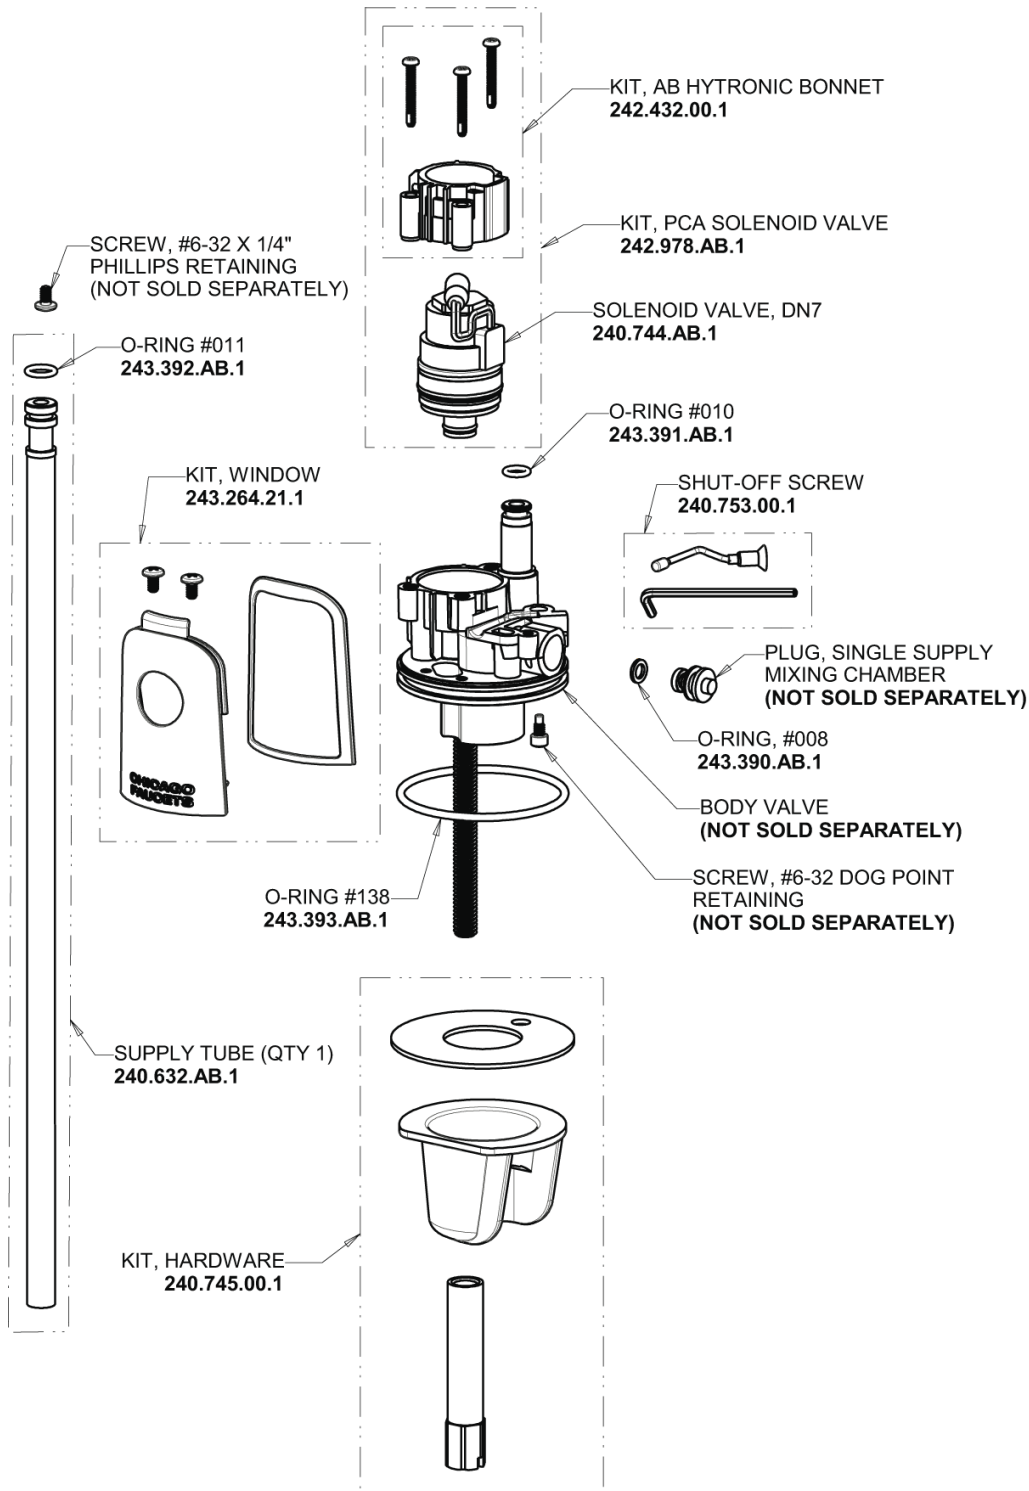

Repair Parts

116.590.AB.1

HyTronic Traditional Sink Faucet with Dual Beam Infrared Sensor - Patient Care Application

**CHICAGO
FAUCETS**

a Geberit company

Base Parts:

For Technical Assistance:

Phone: 800-TEC-TRUE (832-8783)

**CHICAGO
FAUCETS** 

a Geberit company

Traditional Lavatory Spout
(Not Sold Separately)

Electronic Module
242.433.00.1

2.2 GPM (8.3 L/min) Vandal Proof Softflo Aerator
E12VPJKABCP

CR-P2 6V Lithium Battery
242.560.00.1