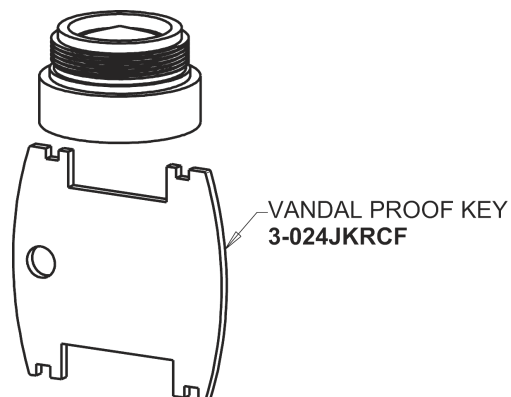

**CHICAGO
FAUCETS** 

a Geberit company

Traditional Lavatory Spout
(Not Sold Separately)

Electronic Module
242.433.00.1

2.2 GPM (8.3 L/min) Vandal Proof Softflo Aerator
E12VPJKABCP

CR-P2 6V Lithium Battery
242.560.00.1