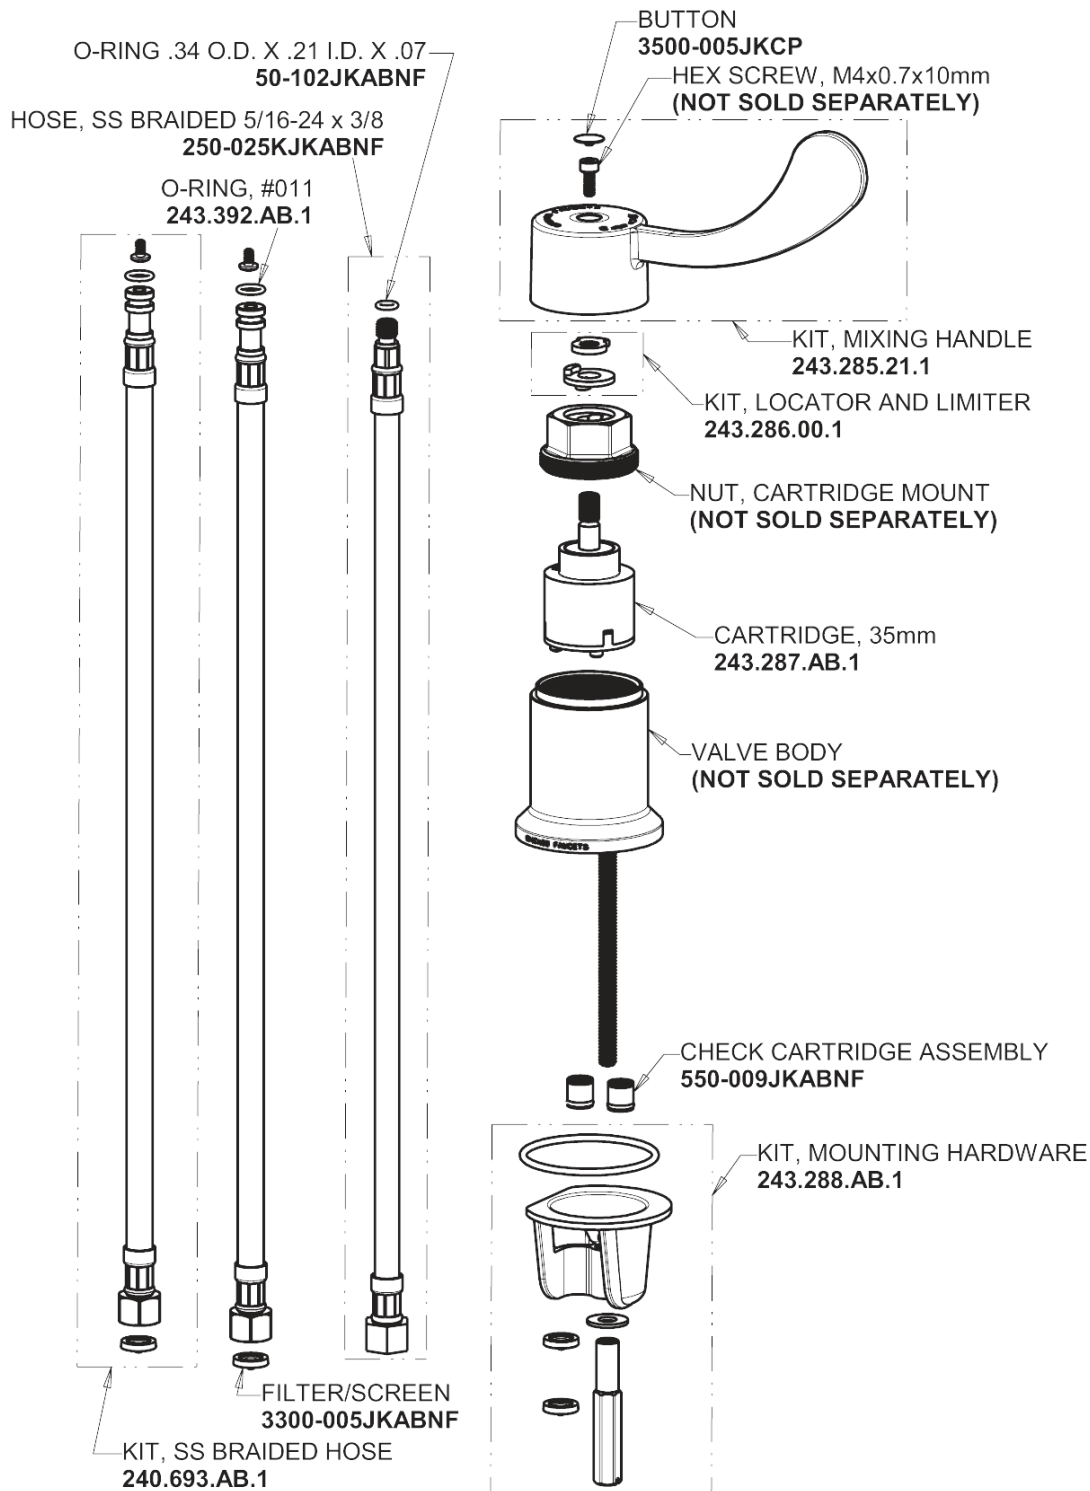

Repair Parts

116.587.AB.1

CHICAGO FAUCETS®

Geberit Group

Mechanical Mixing Valve with User Temperature Control Base Parts:

For Technical Assistance:

Phone: 800-TEC-TRUE (832-8783)

Email: techsupport.us@chicagofaucets.com