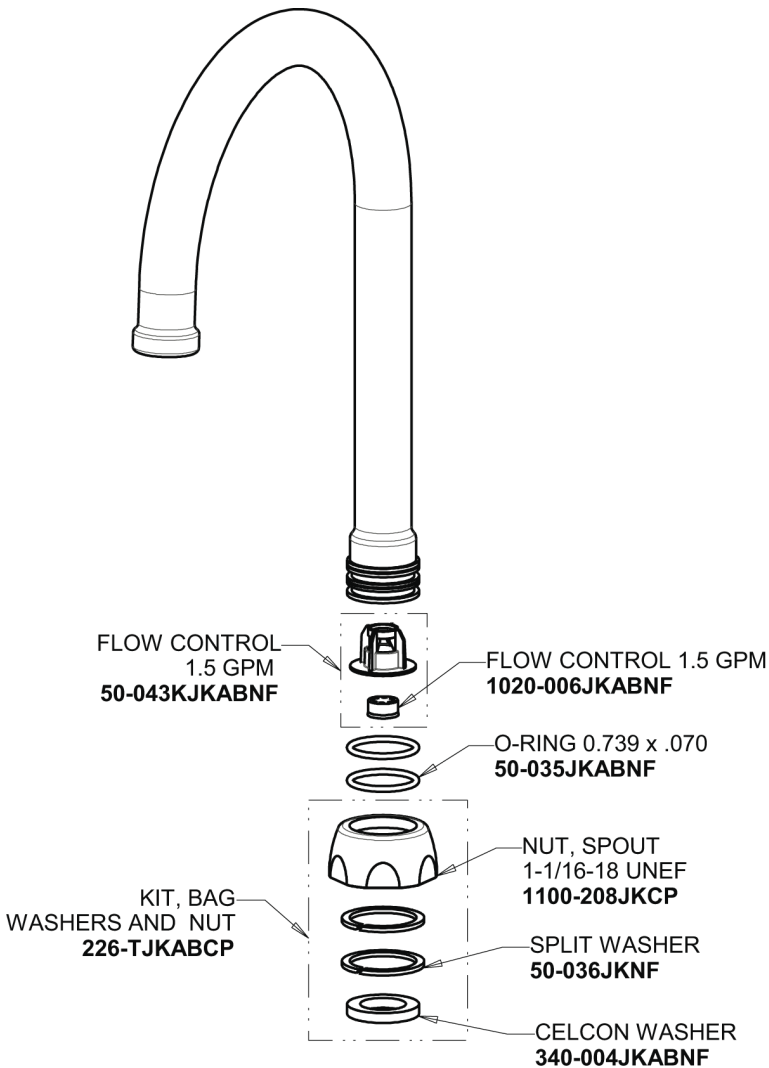

Repair Parts

116.430.AB.1

HyTronic Gooseneck Sink Faucet with Dual Beam Infrared Sensor

**CHICAGO
FAUCETS**

a Geberit company

Base Parts:

For Technical Assistance:

Phone: 800-TEC-TRUE (832-8783)

Email: techsupport.us@chicagofaucets.com

2100 South Clearwater Drive

Des Plaines, IL 60018

Phone: 847-803-5000

chicagofaucets.com

Repair Parts

116.430.AB.1

HyTronic Gooseneck Sink Faucet with Dual Beam Infrared Sensor

**CHICAGO
FAUCETS**

a Geberit company

5-1/4" Rigid/Swing Gooseneck Spout with Flow Control
GN2H8FCJKABCP

Electronic Module
242.433.00.1

CR-P2 6V Lithium Battery
242.560.00.1

For Technical Assistance:

Phone: 800-TEC-TRUE (832-8783)