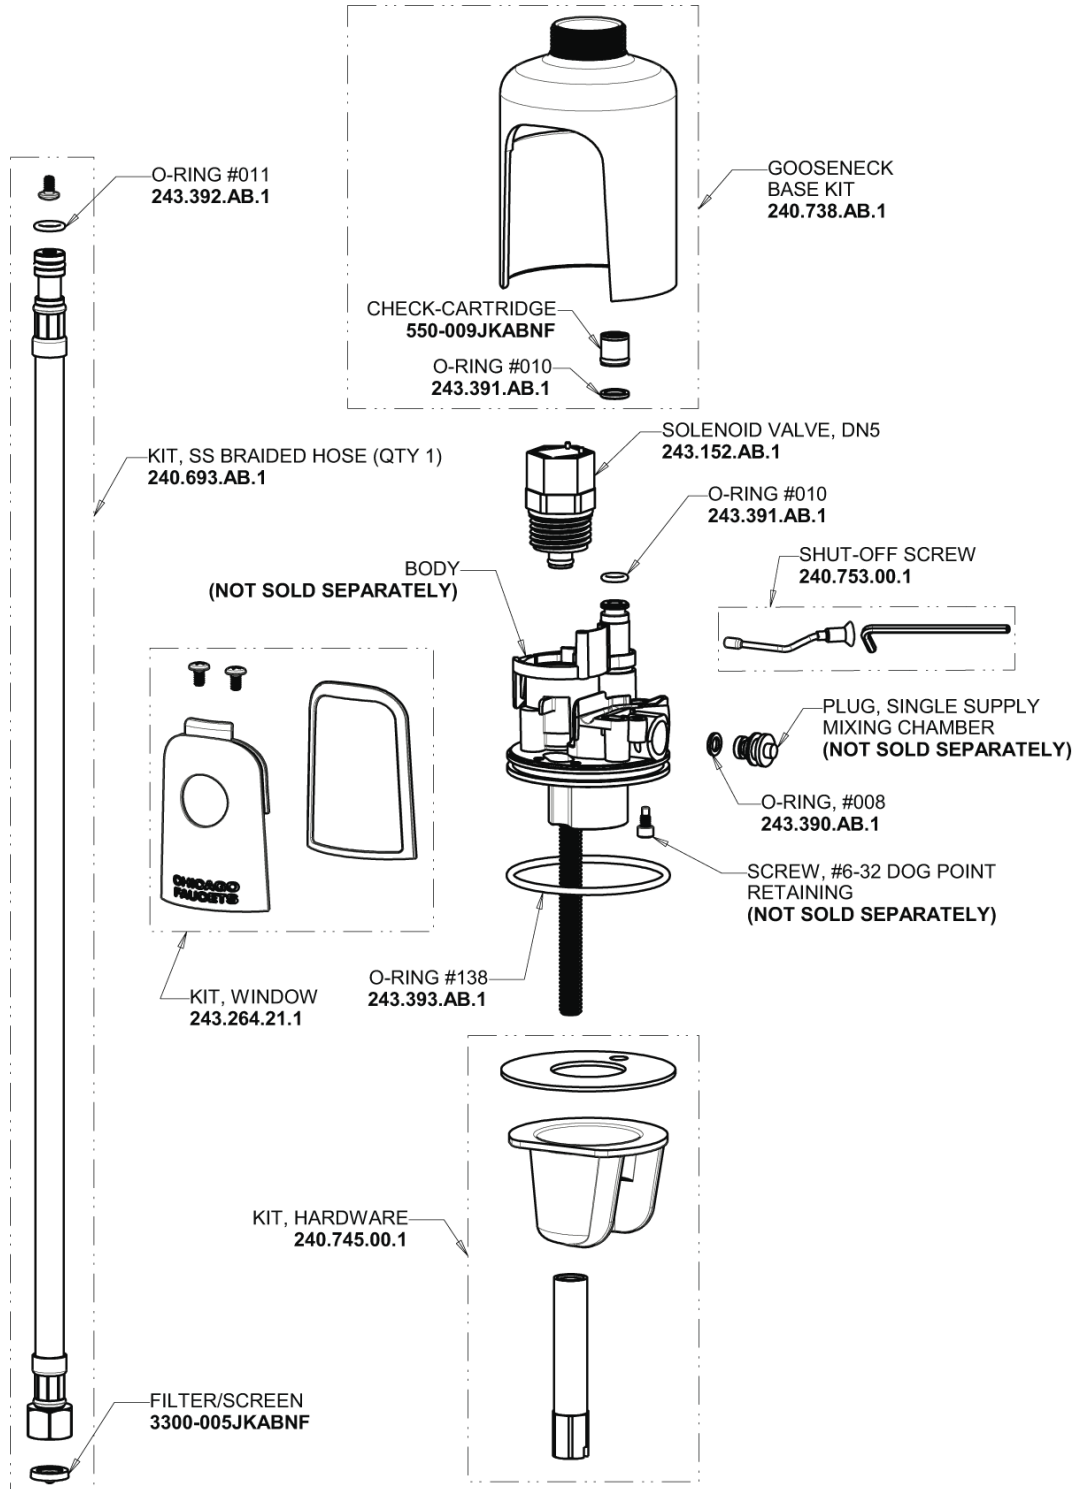

Repair Parts

116.430.AB.1

HyTronic Gooseneck Sink Faucet with Dual Beam Infrared Sensor

**CHICAGO
FAUCETS**

a Geberit company

Base Parts:

For Technical Assistance:

Phone: 800-TEC-TRUE (832-8783)

**CHICAGO
FAUCETS**

a Geberit company

5-1/4" Rigid/Swing Gooseneck Spout with Flow Control
GN2H8FCJKABCP

Electronic Module
242.433.00.1

CR-P2 6V Lithium Battery
242.560.00.1

For Technical Assistance:

Phone: 800-TEC-TRUE (832-8783)