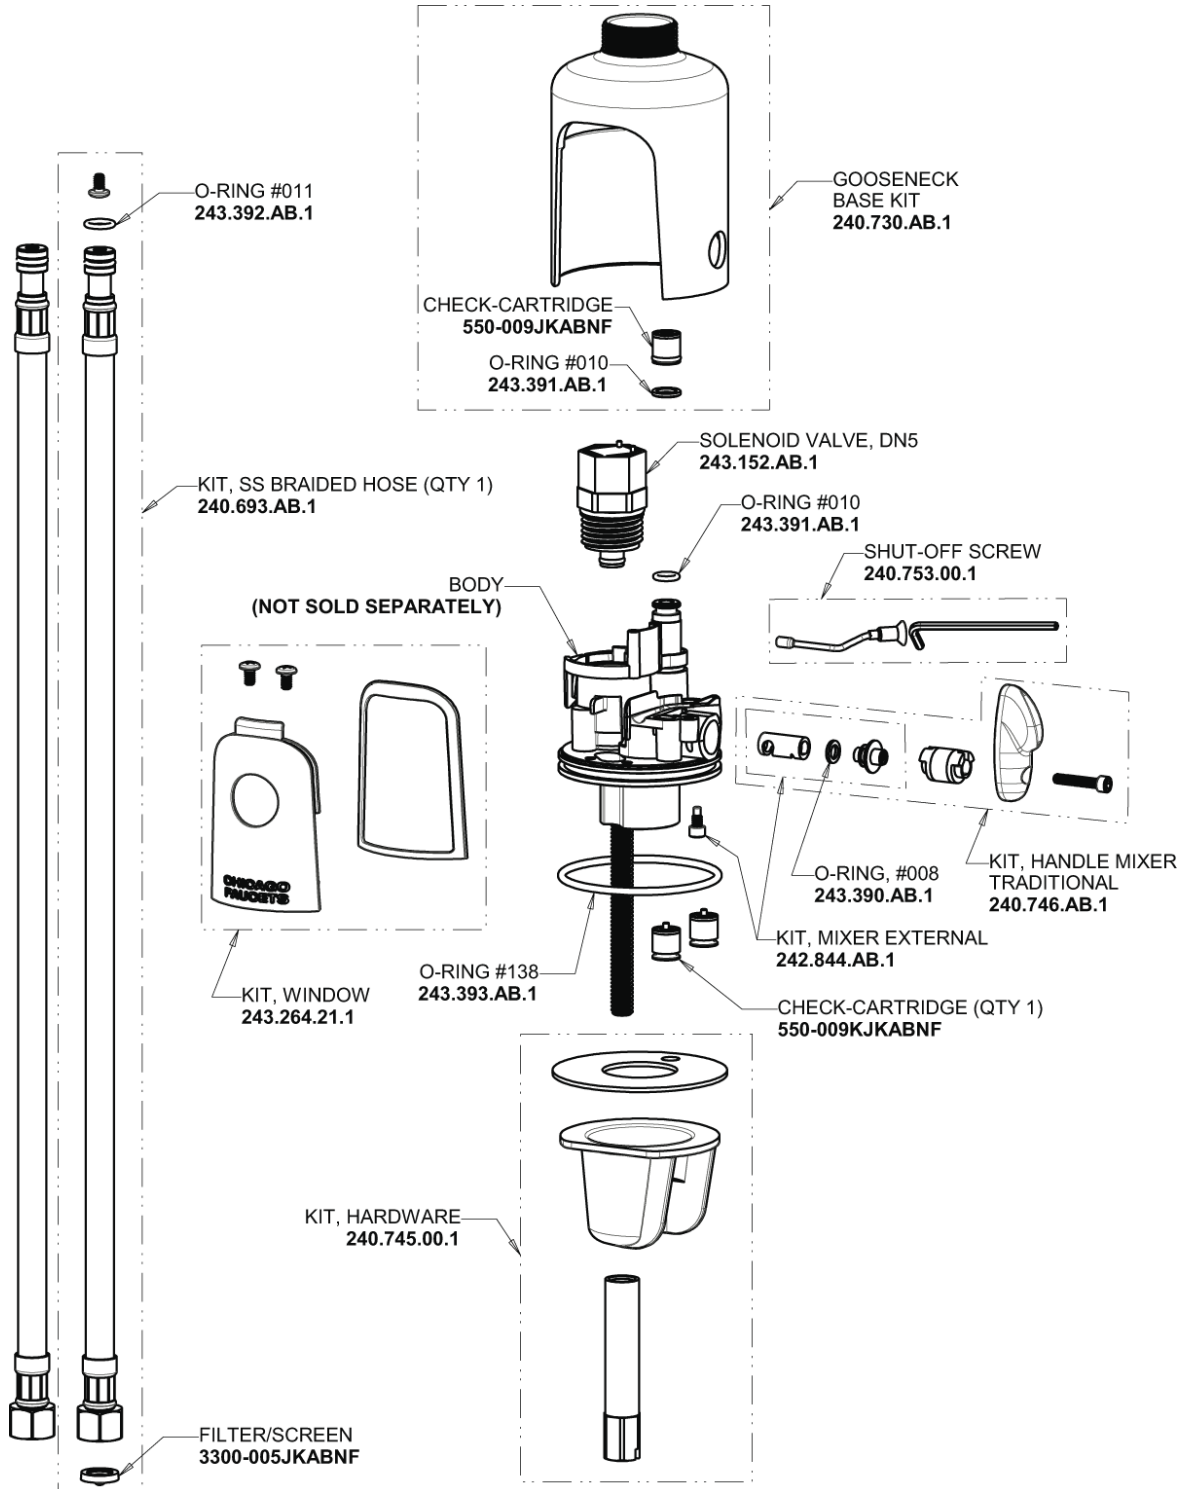

# Repair Parts

116.429.AB.4

HyTronic Gooseneck Sink Faucet with Dual Beam Infrared Sensor

**CHICAGO  
FAUCETS**

a Geberit company

## Base Parts:

# Repair Parts

116.429.AB.4

HyTronic Gooseneck Sink Faucet with Dual Beam Infrared Sensor

**CHICAGO  
FAUCETS**

a Geberit company

5-1/4" Rigid/Swing Gooseneck Spout with Flow Control  
**GN2H8FCJKABCP**

Electronic Module  
**242.574.00.1**