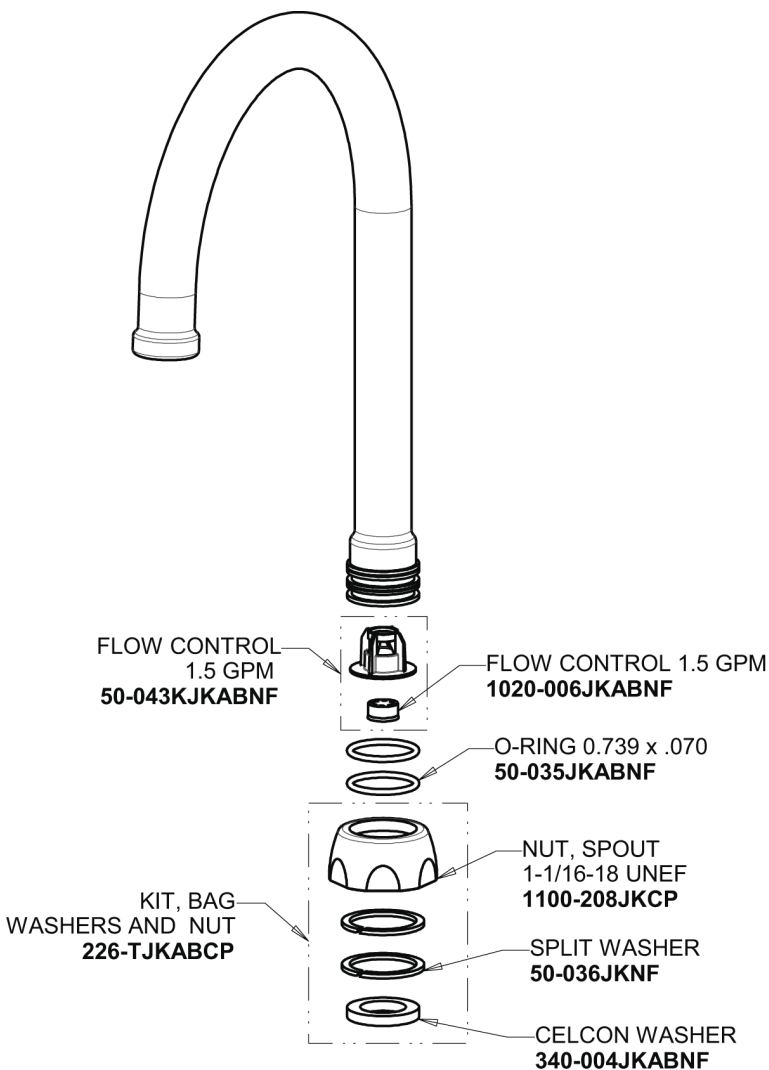

## Base Parts:

# Repair Parts

116.429.AB.4

HyTronic Gooseneck Sink Faucet with Dual Beam Infrared Sensor

**CHICAGO  
FAUCETS**

a Geberit company

5-1/4" Rigid/Swing Gooseneck Spout with Flow Control  
**GN2H8FCJKABCP**

Electronic Module  
**242.574.00.1**