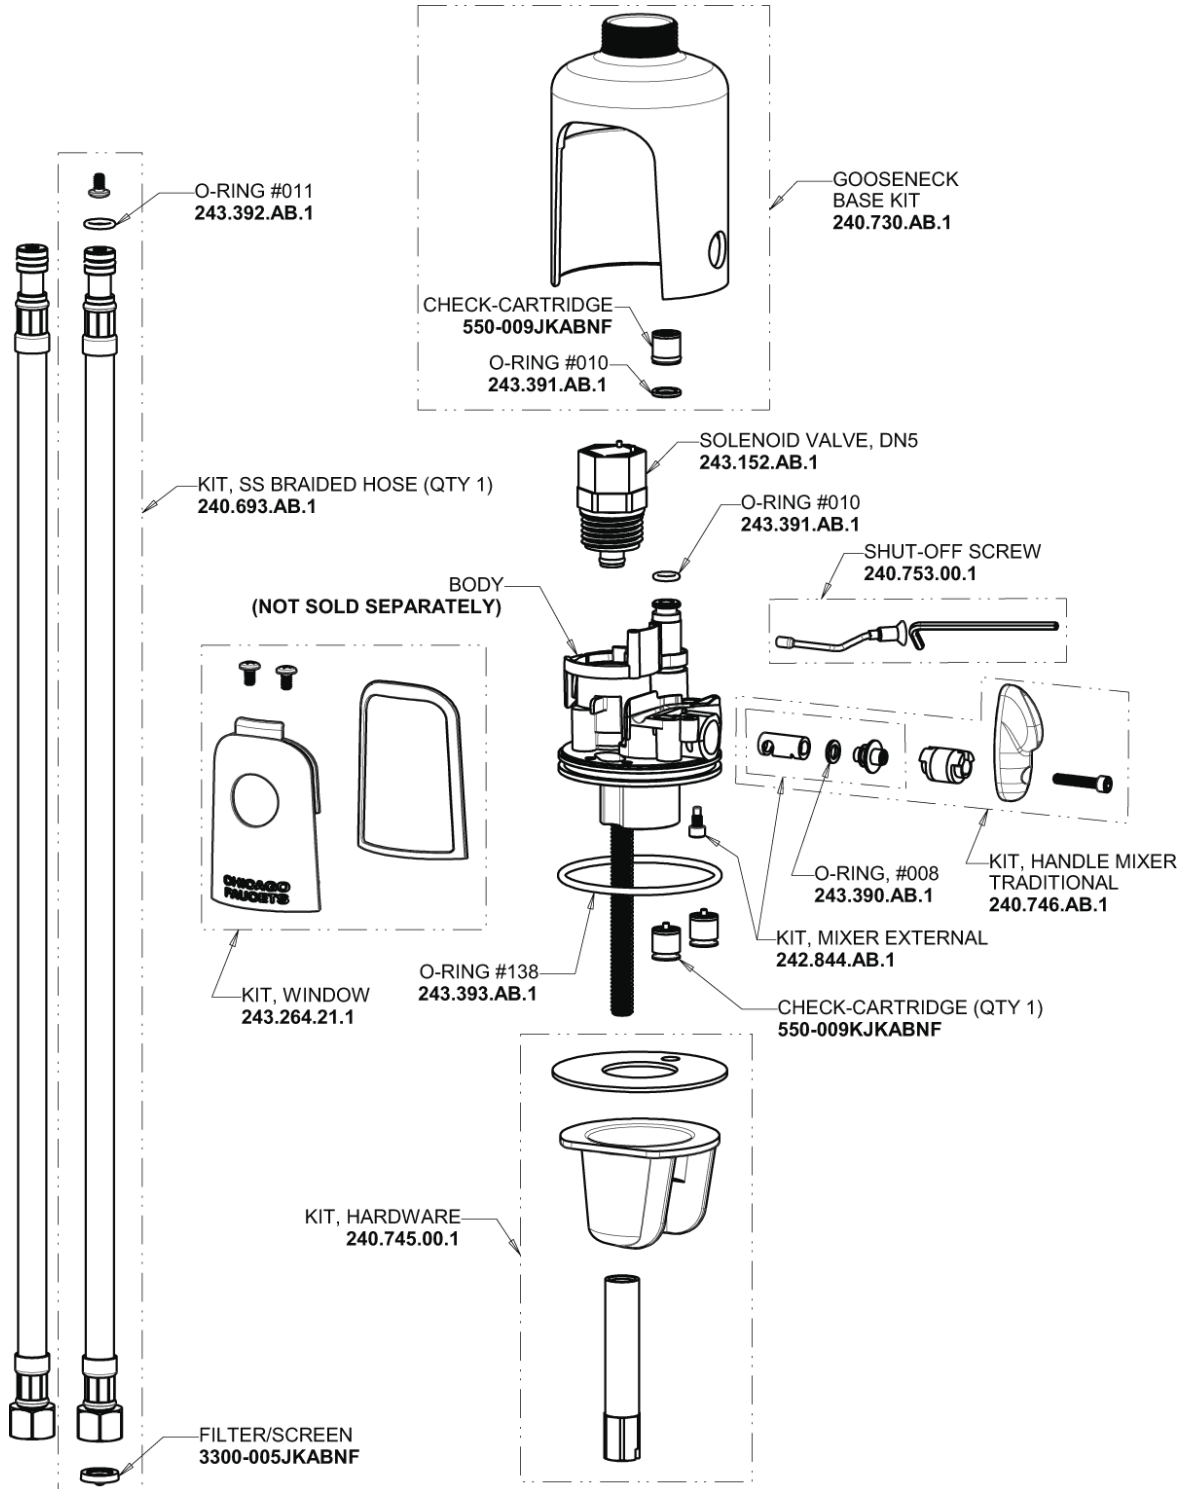

Repair Parts

116.429.AB.1

HyTronic Gooseneck Sink Faucet with Dual Beam Infrared Sensor

CHICAGO FAUCETS®

Geberit Group

Base Parts:

For Technical Assistance:

Phone: 800-TEC-TRUE (832-8783)

Email: techsupport.us@chicagofaucets.com

2100 South Clearwater Drive

Des Plaines, IL 60018

Phone: 847-803-5000

chicagofaucets.com

Repair Parts

116.429.AB.1

HyTronic Gooseneck Sink Faucet with Dual Beam Infrared Sensor

CHICAGO FAUCETS®

Geberit Group

5-1/4" Rigid/Swing Gooseneck Spout with Flow Control
GN2H8FCJKABCP

Electronic Module
242.433.00.1

AC Power Adapter
240.747.00.1

Bank Installation Adapter Wire
242.340.00.1

For Technical Assistance: