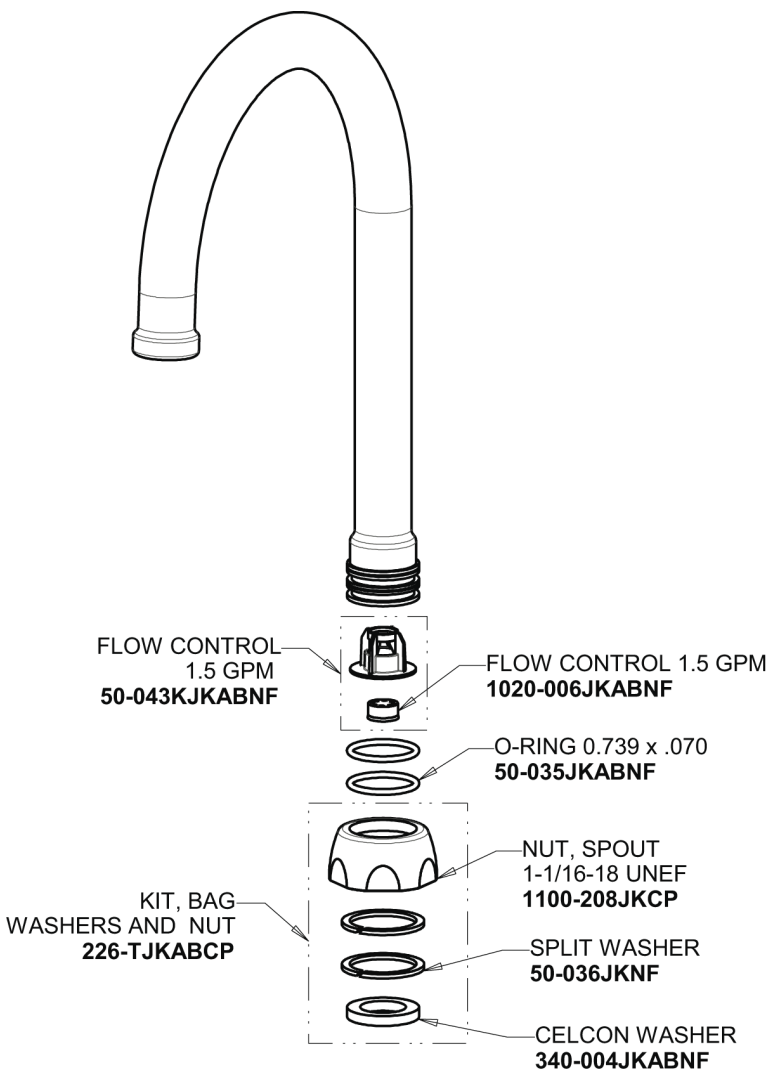

Repair Parts

116.429.AB.1

HyTronic Gooseneck Sink Faucet with Dual Beam Infrared Sensor

CHICAGO FAUCETS®

Geberit Group

Base Parts:

For Technical Assistance:

Phone: 800-TEC-TRUE (832-8783)

Email: techsupport.us@chicagofaucets.com

2100 South Clearwater Drive

Des Plaines, IL 60018

Phone: 847-803-5000

chicagofaucets.com

Repair Parts

116.429.AB.1

HyTronic Gooseneck Sink Faucet with Dual Beam Infrared Sensor

CHICAGO FAUCETS®

Geberit Group

5-1/4" Rigid/Swing Gooseneck Spout with Flow Control
GN2H8FCJKABCP

Electronic Module
242.433.00.1

AC Power Adapter
240.747.00.1

Bank Installation Adapter Wire
242.340.00.1

For Technical Assistance: