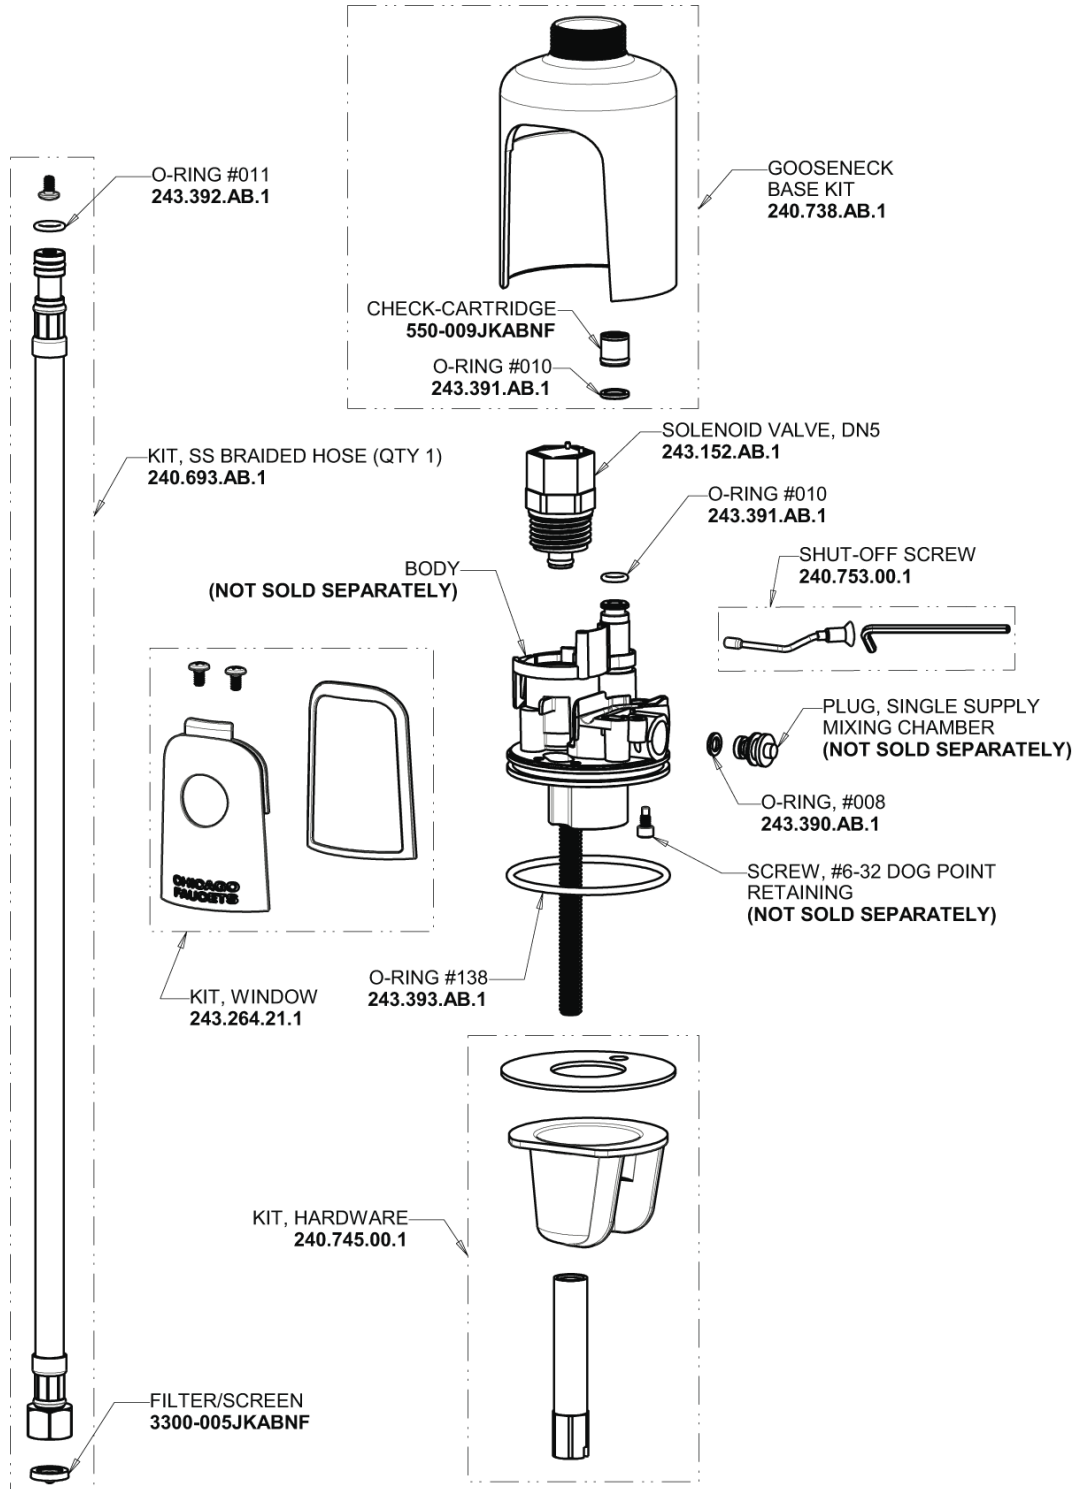

Repair Parts

116.427.AB.4

HyTronic Gooseneck Sink Faucet with Dual Beam Infrared Sensor

**CHICAGO
FAUCETS**

a Geberit company

Base Parts:

For Technical Assistance:

Phone: 800-TEC-TRUE (832-8783)

**CHICAGO
FAUCETS**

a Geberit company

5-1/4" Rigid/Swing Gooseneck Spout with Flow Control
GN2H8FCJKABCP

Electronic Module
242.574.00.1

AC Power Adapter
240.747.00.1

Bank Installation Adapter Wire
242.340.00.1