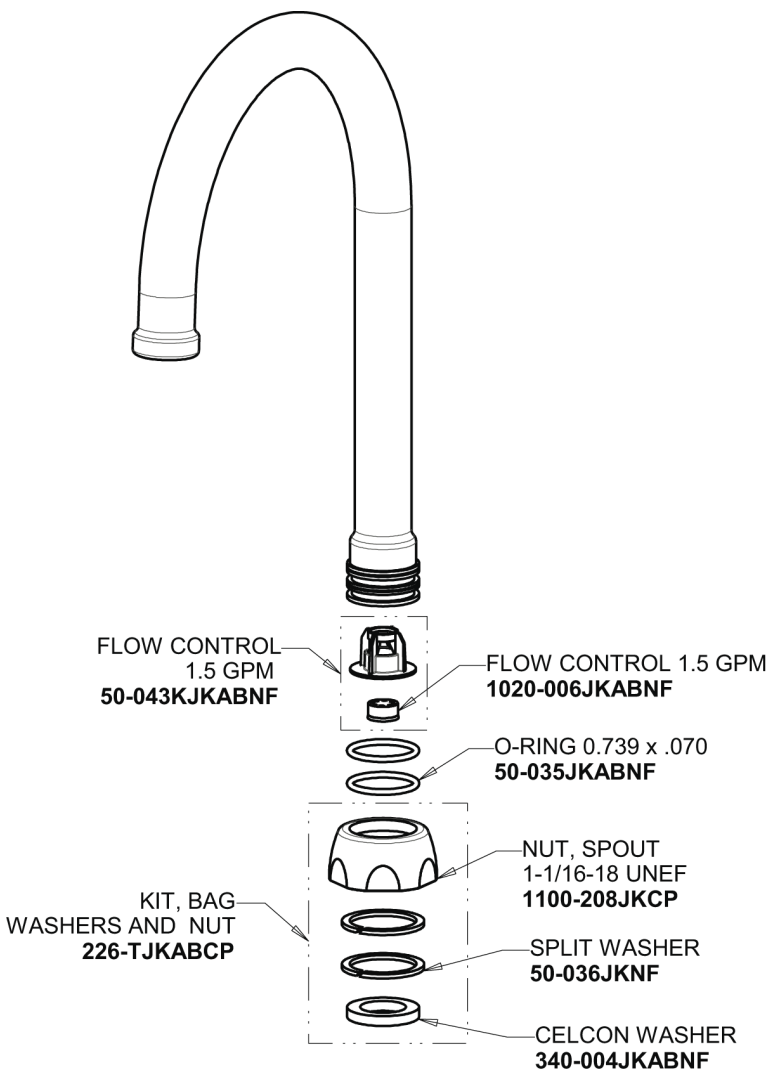

Repair Parts

116.427.AB.4

HyTronic Gooseneck Sink Faucet with Dual Beam Infrared Sensor

**CHICAGO
FAUCETS**

a Geberit company

Base Parts:

For Technical Assistance:

Phone: 800-TEC-TRUE (832-8783)

Email: techsupport.us@chicagofaucets.com

2100 South Clearwater Drive

Des Plaines, IL 60018

Phone: 847-803-5000

chicagofaucets.com

Repair Parts

116.427.AB.4

HyTronic Gooseneck Sink Faucet with Dual Beam Infrared Sensor

**CHICAGO
FAUCETS**

a Geberit company

5-1/4" Rigid/Swing Gooseneck Spout with Flow Control
GN2H8FCJKABCP

Electronic Module
242.574.00.1

AC Power Adapter
240.747.00.1

Bank Installation Adapter Wire
242.340.00.1