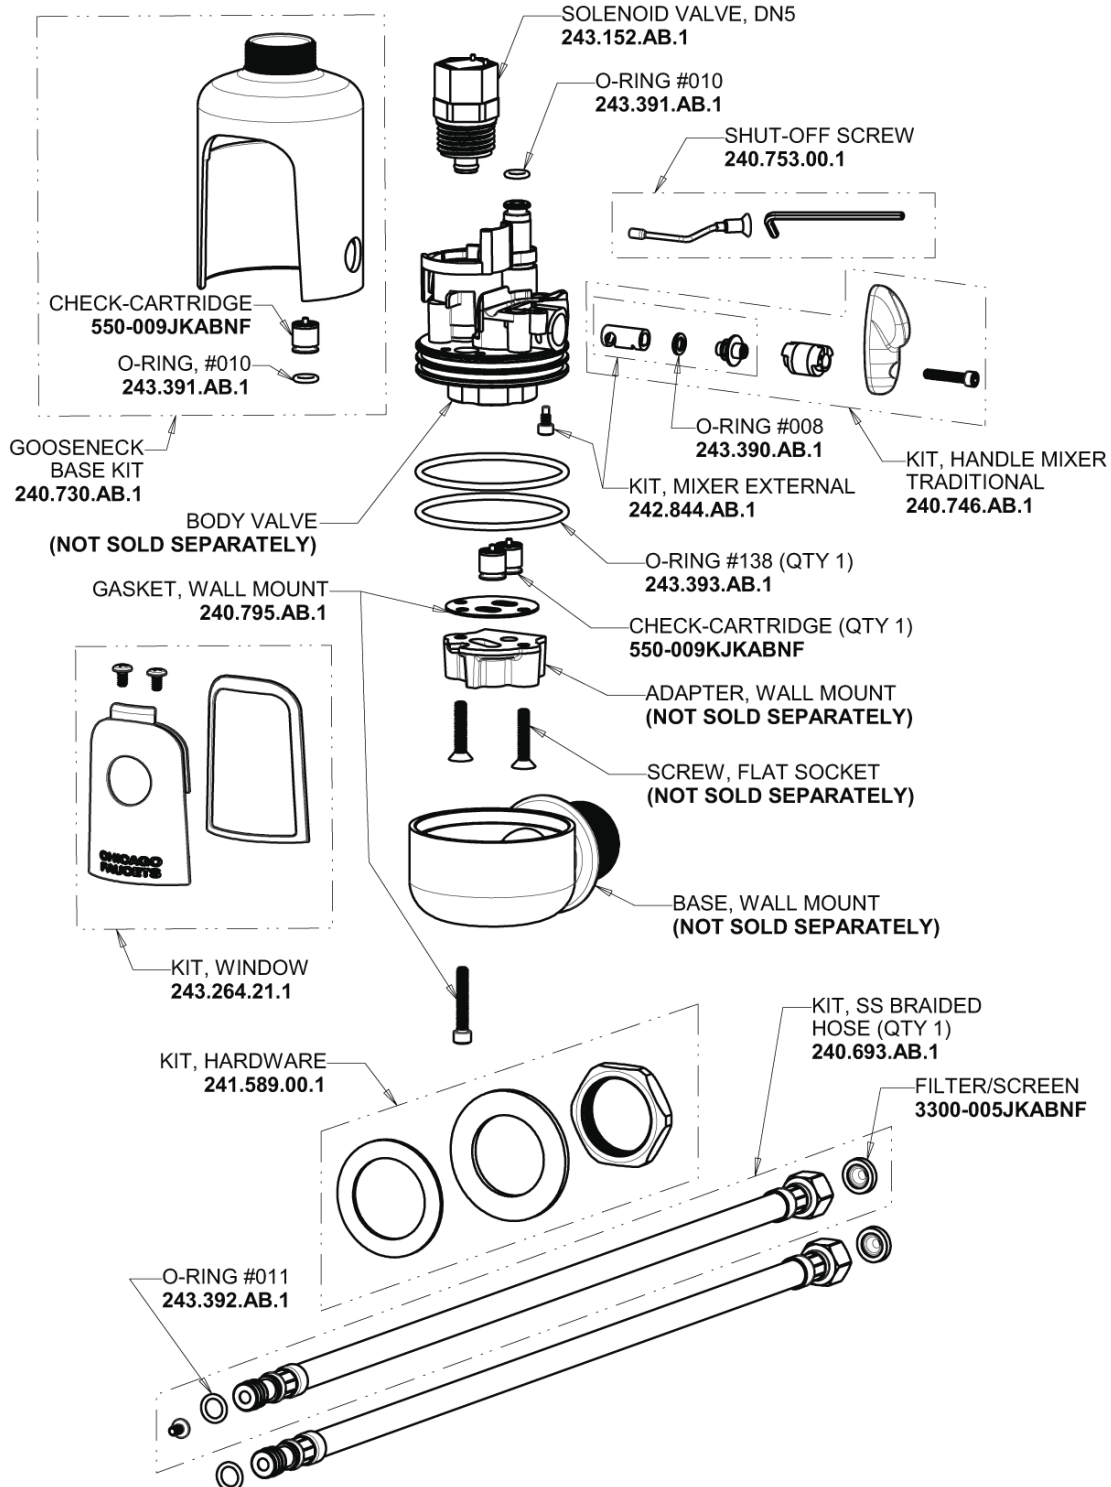

Repair Parts

116.424.AB.1

HyTronic Less Spout Sink Faucet with Dual Beam Infrared Sensor

CHICAGO FAUCETS®

Geberit Group

HyTronic Base for Wall with User Temp Control

Base Parts:

For Technical Assistance:

HyTronic Less Spout Sink Faucet with Dual Beam Infrared Sensor

CHICAGO FAUCETS®

Geberit Group

Electronic Module
242.433.00.1

CR-P2 6V Lithium Battery
242.560.00.1

For Technical Assistance:

Phone: 800-TEC-TRUE (832-8783)