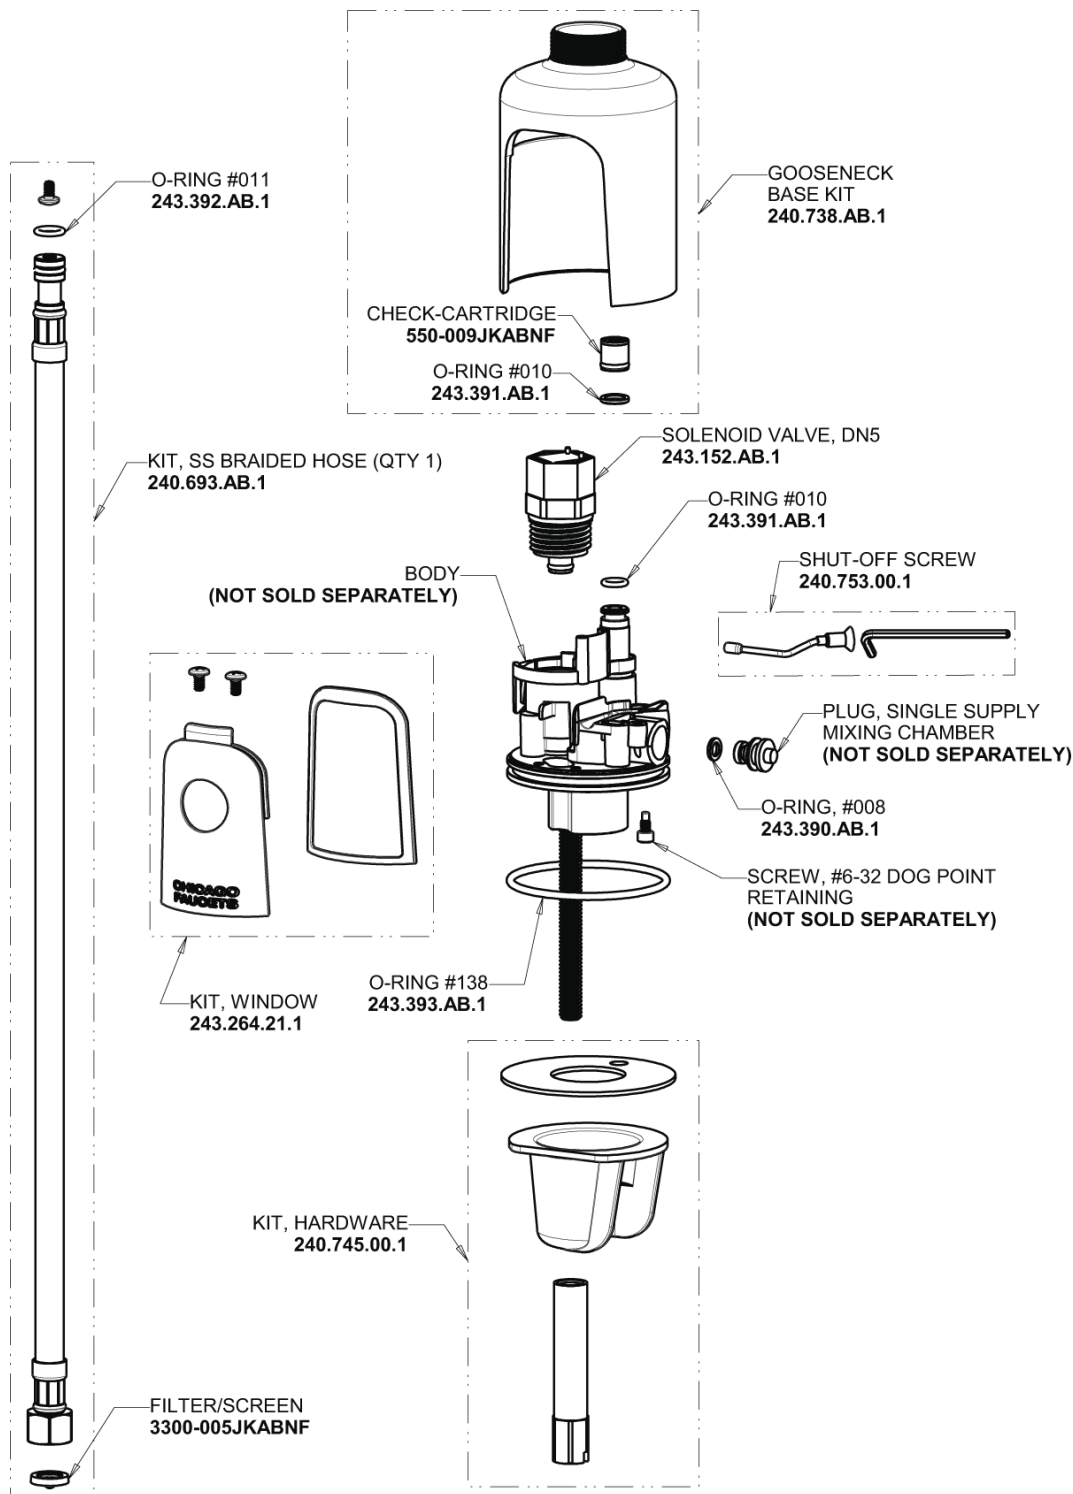

Repair Parts

116.403.AB.1

HyTronic Less Spout Sink Faucet with Dual Beam Infrared Sensor

CHICAGO FAUCETS®

Geberit Group

Base Parts:

For Technical Assistance:

Phone: 800-TEC-TRUE (832-8783)