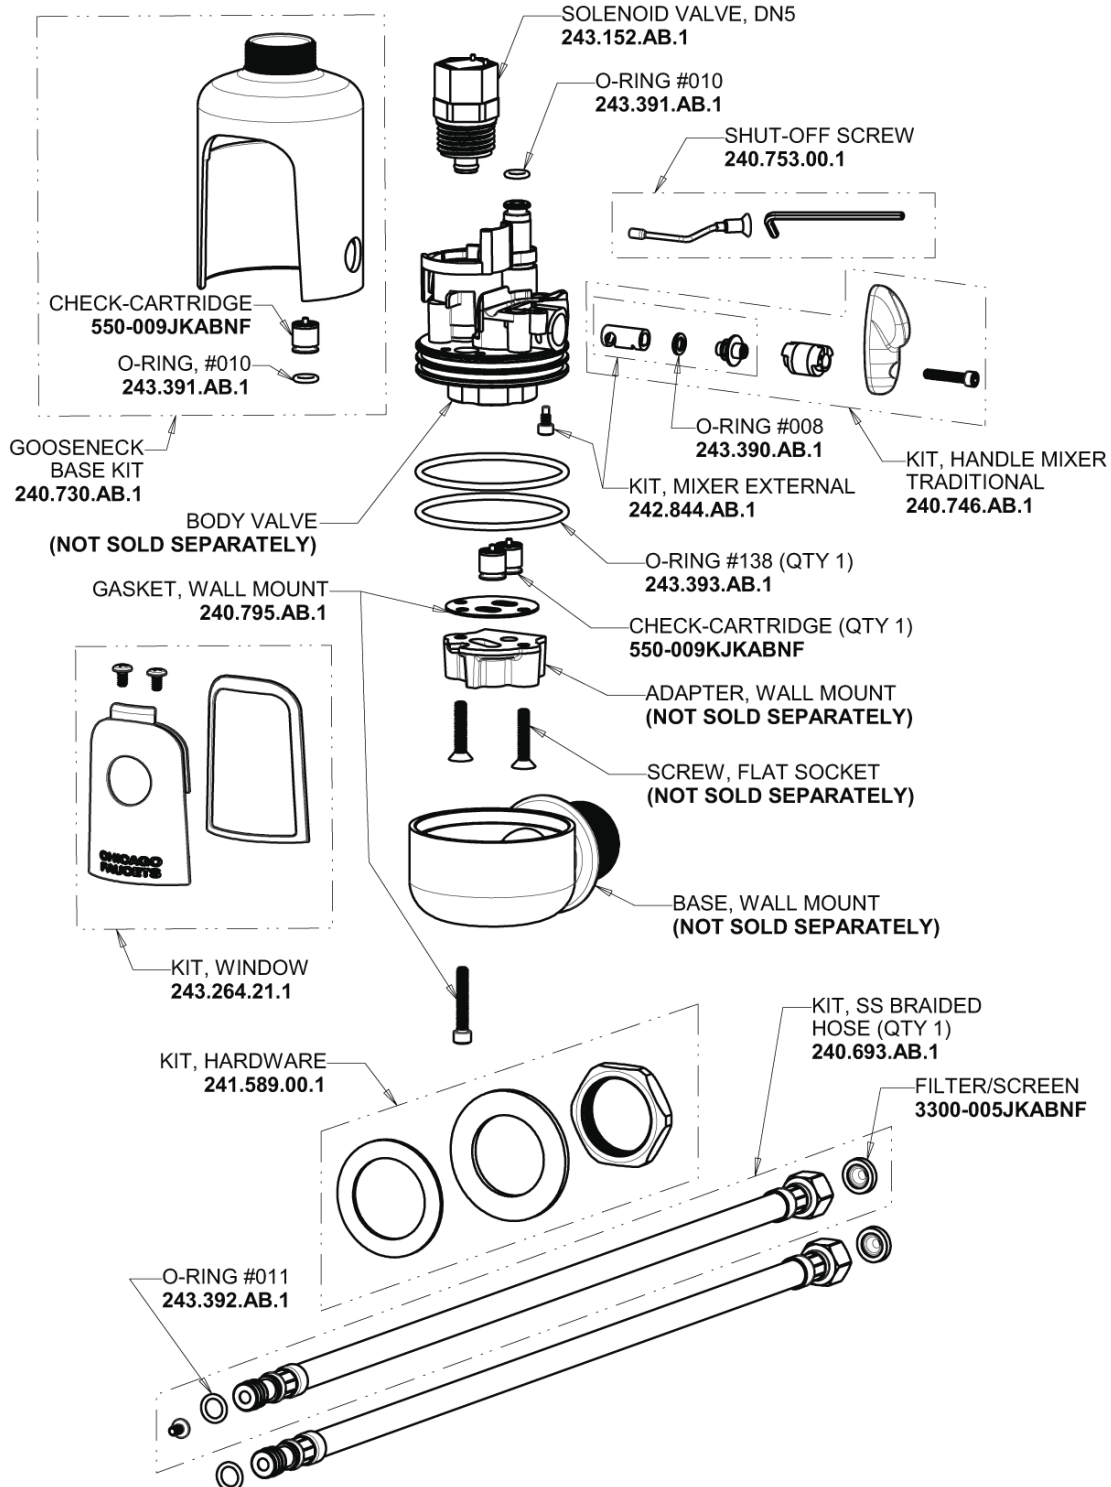

Repair Parts

116.324.AB.1

HyTronic Less Spout Sink Faucet with Dual Beam Infrared Sensor

CHICAGO FAUCETS®

Geberit Group

HyTronic Base for Wall with User Temp Control

Base Parts:

For Technical Assistance:

HyTronic Less Spout Sink Faucet with Dual Beam Infrared Sensor

CHICAGO FAUCETS®

Geberit Group

Electronic Module
242.433.00.1

AC Power Adapter
240.747.00.1

For Technical Assistance:

Phone: 800-TEC-TRUE (832-8783)