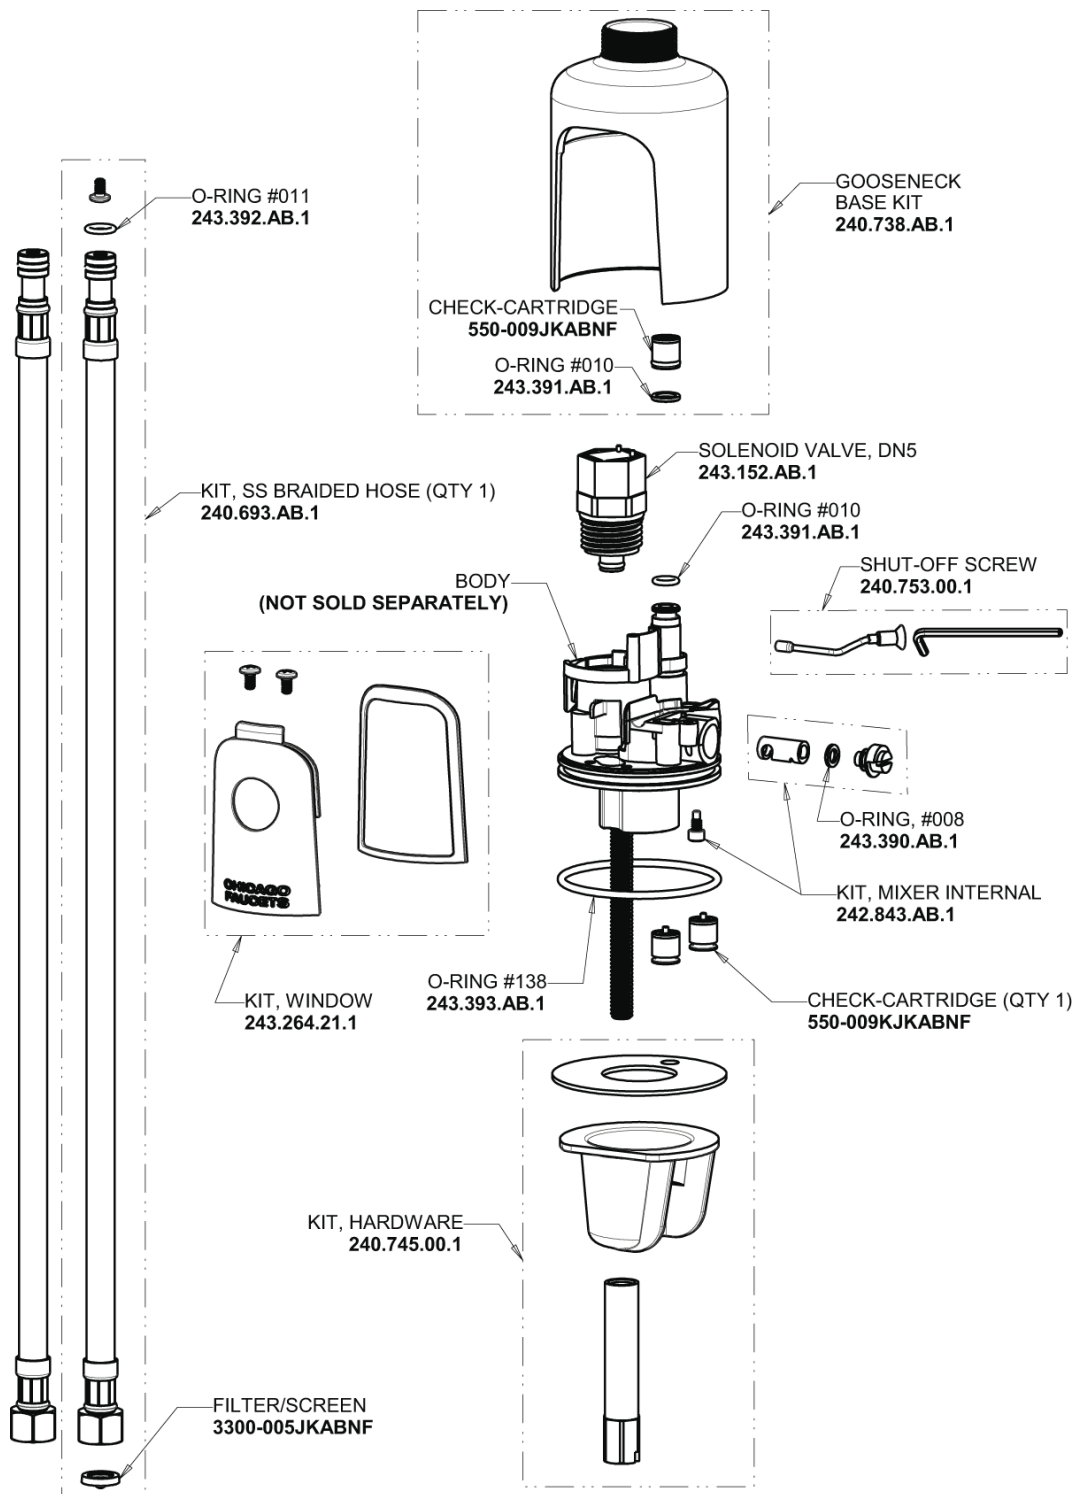

# Repair Parts

116.313.AB.1

HyTronic Less Spout Sink Faucet with Dual Beam Infrared Sensor

**CHICAGO  
FAUCETS**

a Geberit company

## Base Parts: