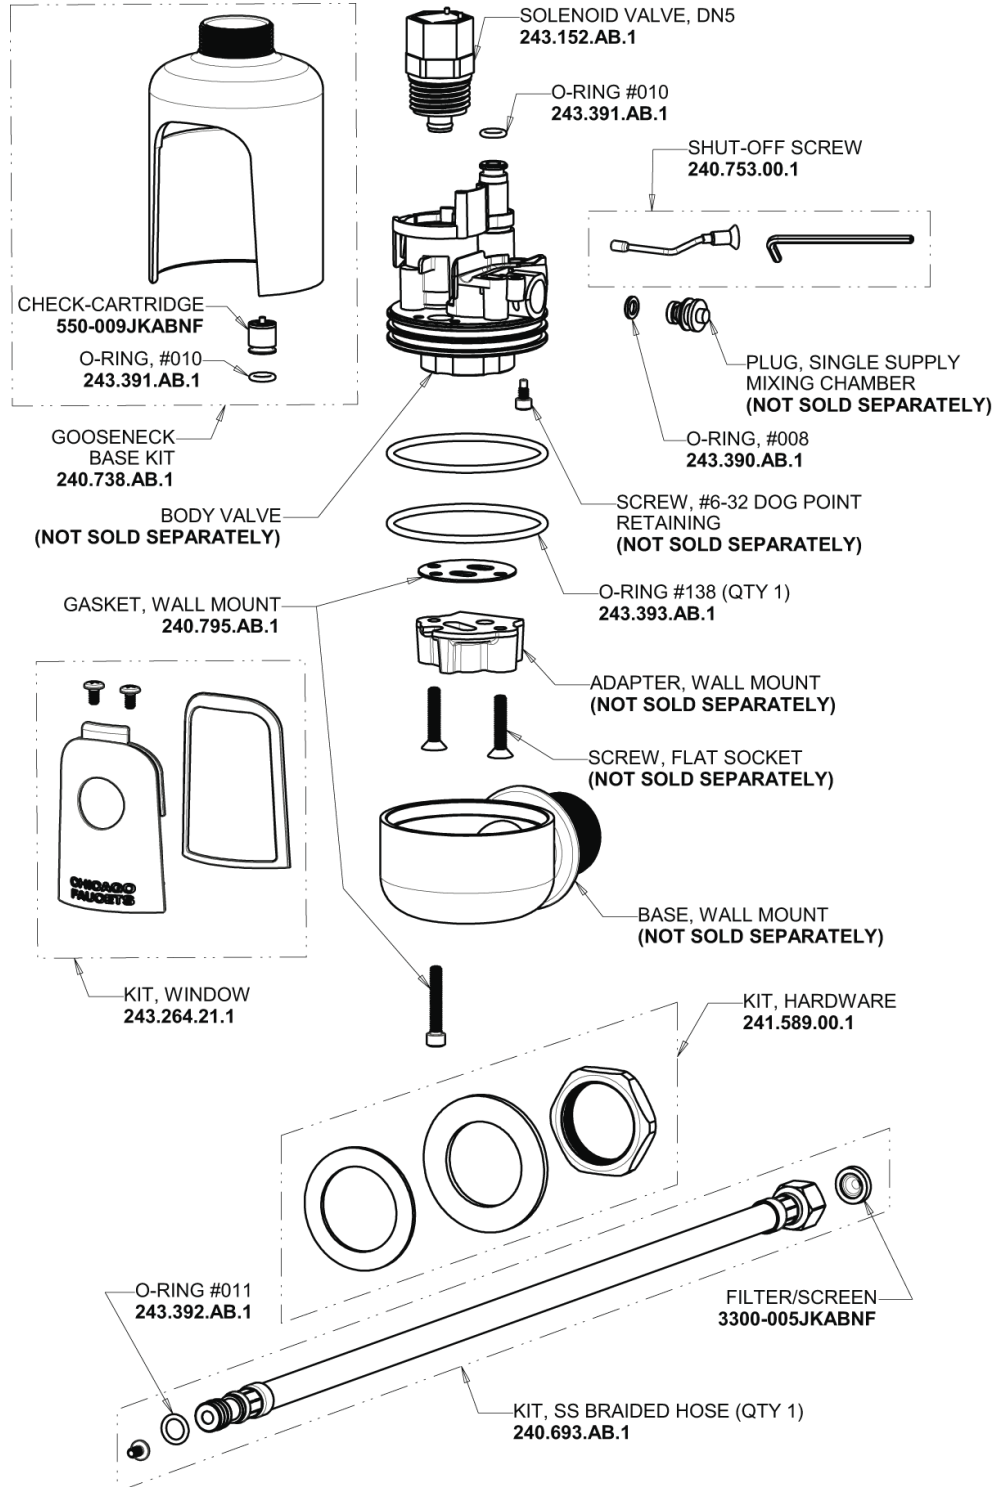

Repair Parts

116.304.AB.1

HyTronic Less Spout Sink Faucet with Dual Beam Infrared Sensor

CHICAGO FAUCETS®

Geberit Group

HyTronic Base for Wall, No Mixer

Base Parts:

For Technical Assistance: