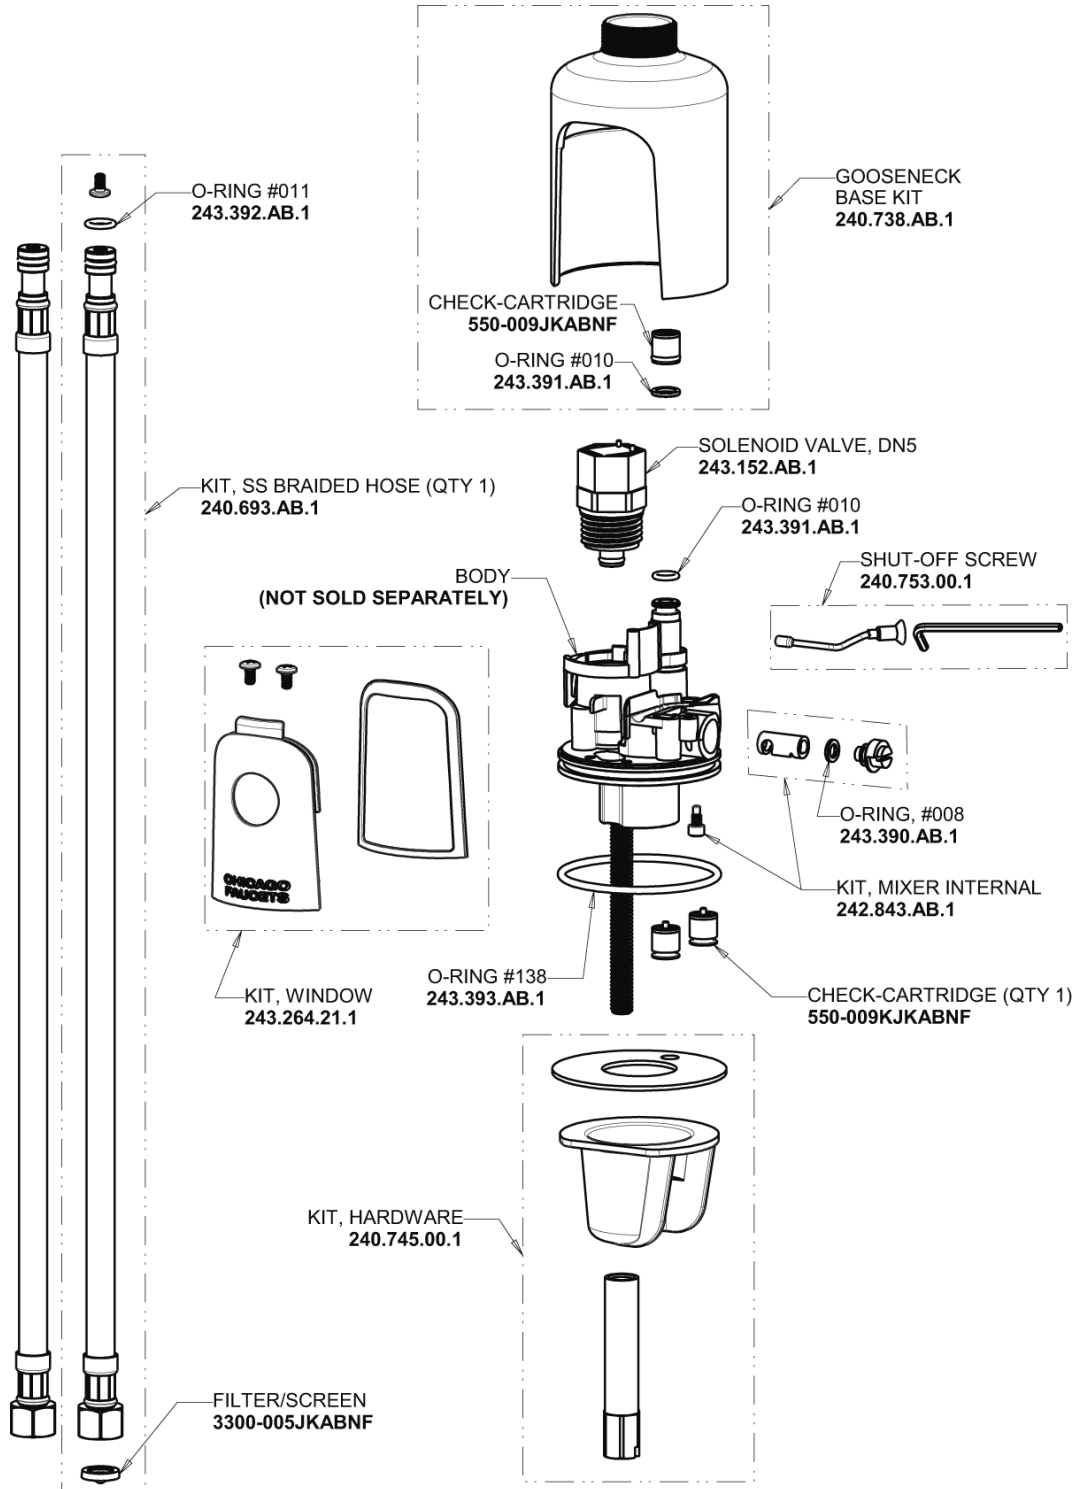

# Repair Parts

116.213.AB.4

HyTronic Gooseneck Sink Faucet with Dual Beam Infrared Sensor

## Base Parts: