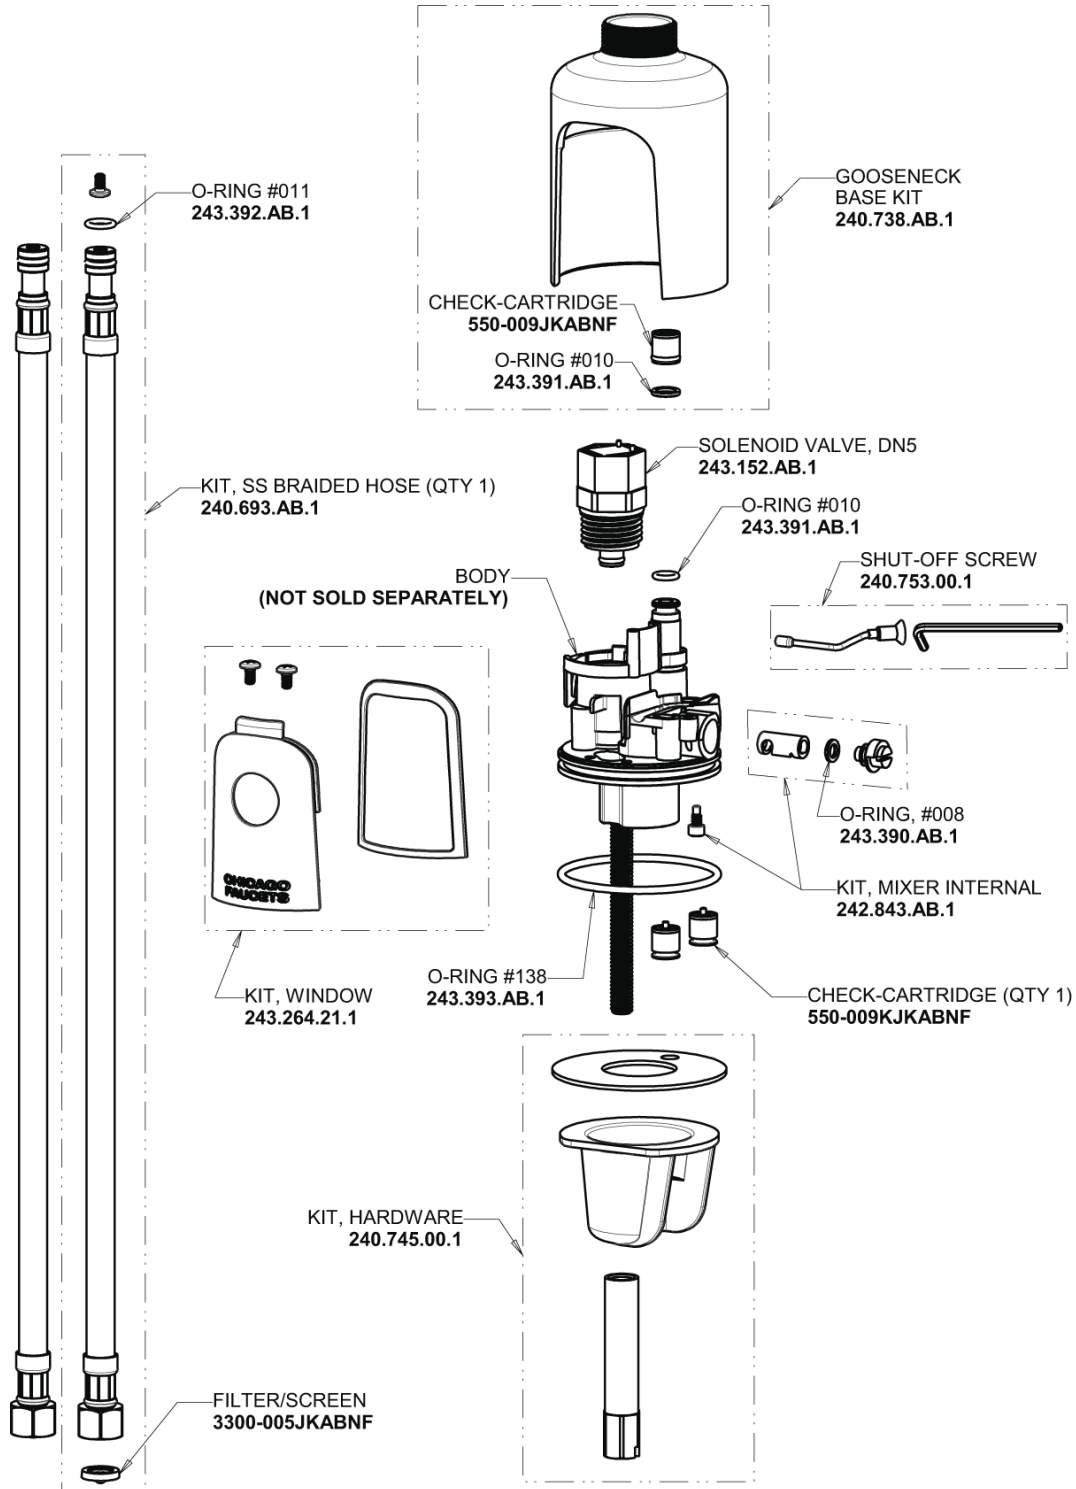

Repair Parts

116.213.AB.4

HyTronic Gooseneck Sink Faucet with Dual Beam Infrared Sensor

**CHICAGO
FAUCETS**

a Geberit company

Base Parts:

For Technical Assistance:

Phone: 800-TEC-TRUE (832-8783)

Email: techsupport.us@chicagofaucets.com

2100 South Clearwater Drive

Des Plaines, IL 60018

Phone: 847-803-5000

chicagofaucets.com

Repair Parts

116.213.AB.4

HyTronic Gooseneck Sink Faucet with Dual Beam Infrared Sensor

CHICAGO FAUCETS 

a Geberit company

5-1/4" Rigid / Swing Gooseneck Spout
GN2AH8JKABCP

Electronic Module
242.574.00.1

0.35 GPM (1.3 L/min) Vandal Proof Econo-Flo Non-Aerating Outlet
E38VPJKABCP

CR-P2 6V Lithium Battery
242.560.00.1