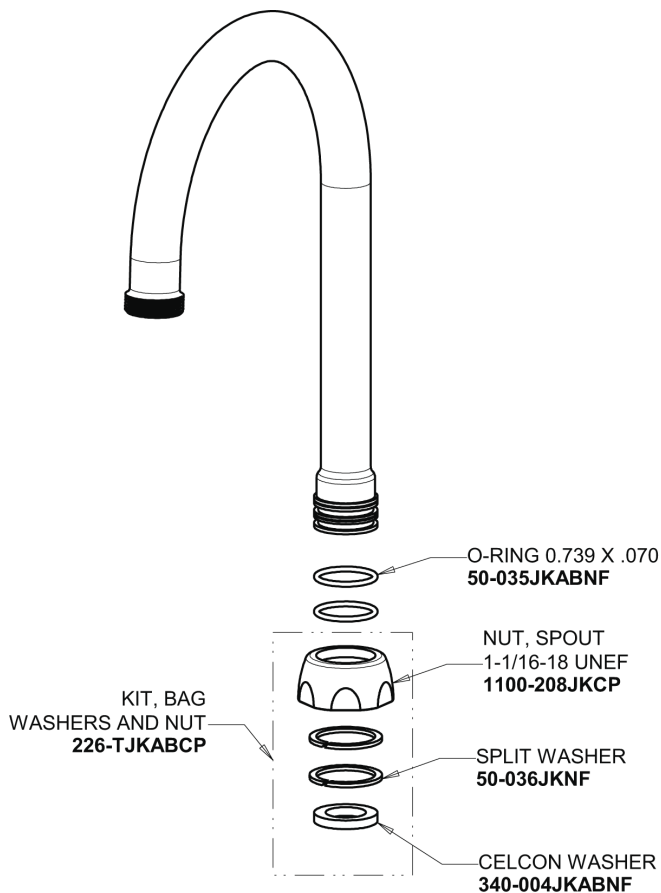

Repair Parts

116.213.AB.4

HyTronic Gooseneck Sink Faucet with Dual Beam Infrared Sensor

**CHICAGO
FAUCETS**

a Geberit company

Base Parts:

For Technical Assistance:

Phone: 800-TEC-TRUE (832-8783)

Email: techsupport.us@chicagofaucets.com

2100 South Clearwater Drive

Des Plaines, IL 60018

Phone: 847-803-5000

chicagofaucets.com

Repair Parts

116.213.AB.4

HyTronic Gooseneck Sink Faucet with Dual Beam Infrared Sensor

CHICAGO FAUCETS 

a Geberit company

5-1/4" Rigid / Swing Gooseneck Spout
GN2AH8JKABCP

Electronic Module
242.574.00.1

0.35 GPM (1.3 L/min) Vandal Proof Econo-Flo Non-Aerating Outlet
E38VPJKABCP

CR-P2 6V Lithium Battery
242.560.00.1