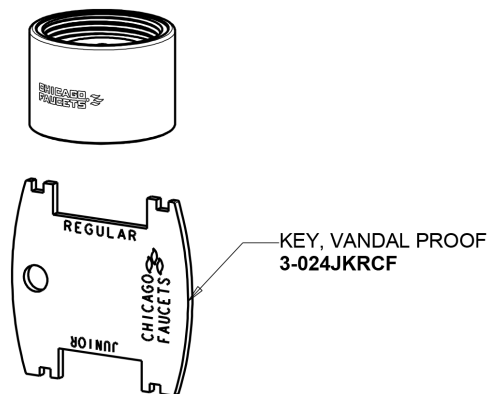

CHICAGO FAUCETS 

a Geberit company

5-1/4" Rigid / Swing Gooseneck Spout
GN2AH8JKABCP

Electronic Module
242.574.00.1

0.35 GPM (1.3 L/min) Vandal Proof Econo-Flo Non-Aerating Outlet
E38VPJKABCP

CR-P2 6V Lithium Battery
242.560.00.1