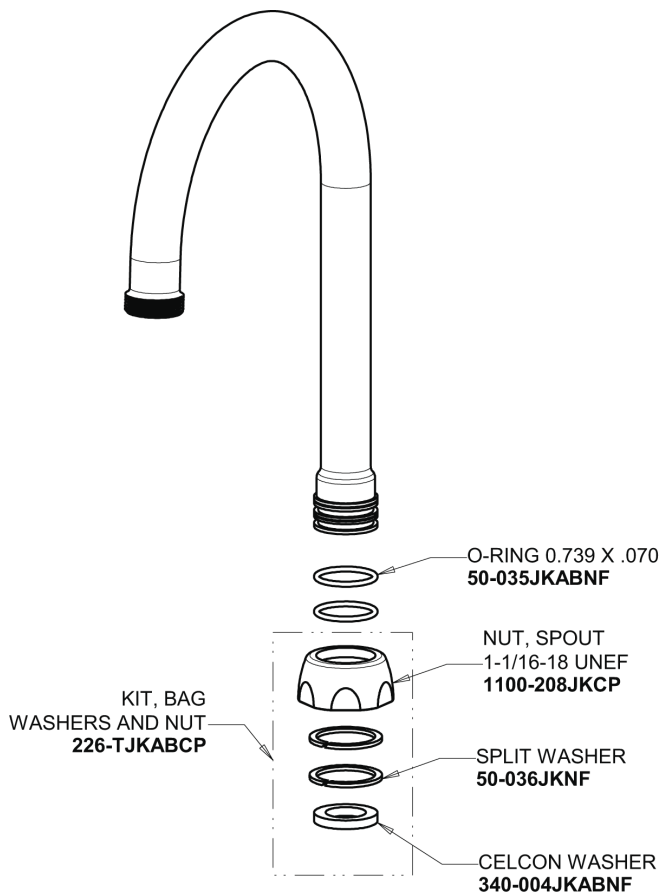

# Repair Parts

116.213.AB.4

HyTronic Gooseneck Sink Faucet with Dual Beam Infrared Sensor

# CHICAGO FAUCETS®

Geberit Group

5-1/4" Rigid / Swing Gooseneck Spout  
**GN2AH8JKABCP**

Electronic Module  
**242.574.00.1**

0.35 GPM (1.3 L/min) Vandal Proof Econo-Flo Non-Aerating  
Outlet  
**E38VPJKABCP**