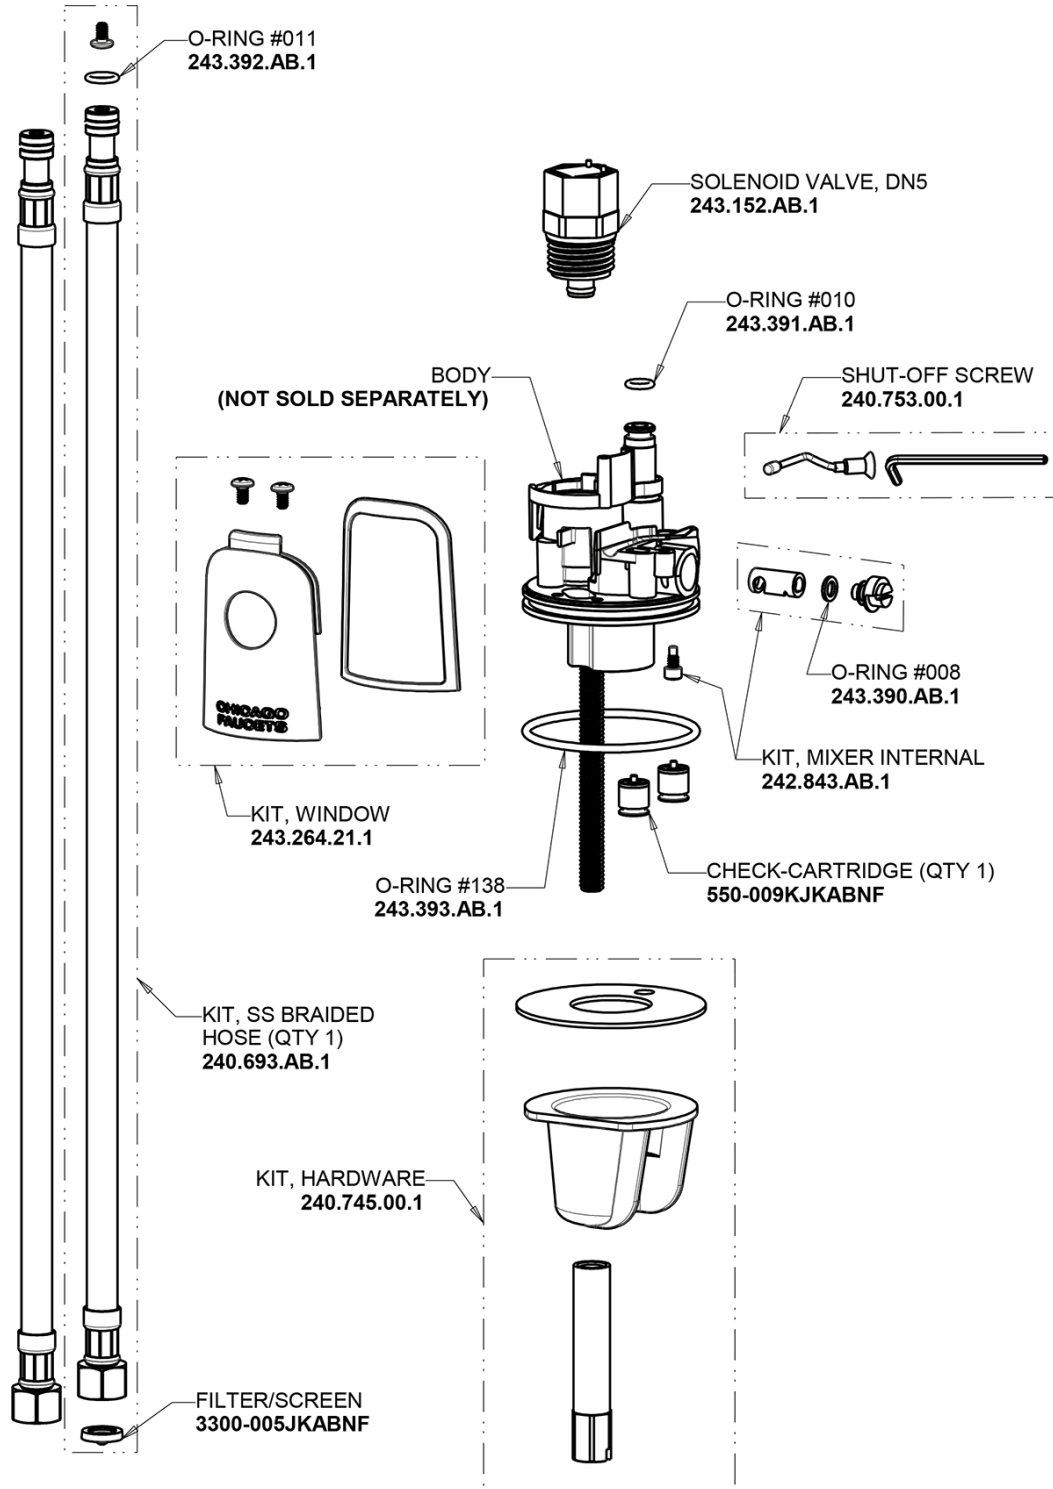

Repair Parts

116.212.AB.4

HyTronic Contemporary Sink Faucet with Dual Beam Infrared Sensor

**CHICAGO
FAUCETS**

a Geberit company

HyTronic Base with Internal Mixer

Base Parts:

For Technical Assistance:

HyTronic Contemporary Sink Faucet with Dual Beam Infrared Sensor

**CHICAGO
FAUCETS** 

a Geberit company

HyTronic Contemporary Spout
240.729.AB.1

CHECK-CARTRIDGE
550-009KJKABNF

O-RING, #010
243.391.AB.1

0.35 GPM (1.3 L/min) Vandal Proof Econo-Flo Non-Aerating
Outlet
E39VPJKABCP

VANDAL PROOF KEY
3-024JKRCF

Electronic Module
242.574.00.1

CR-P2 6V Lithium Battery
242.560.00.1

For Technical Assistance:

Phone: 800-TEC-TRUE (832-8783)

Email: techsupport.us@chicagofaucets.com

2100 South Clearwater Drive