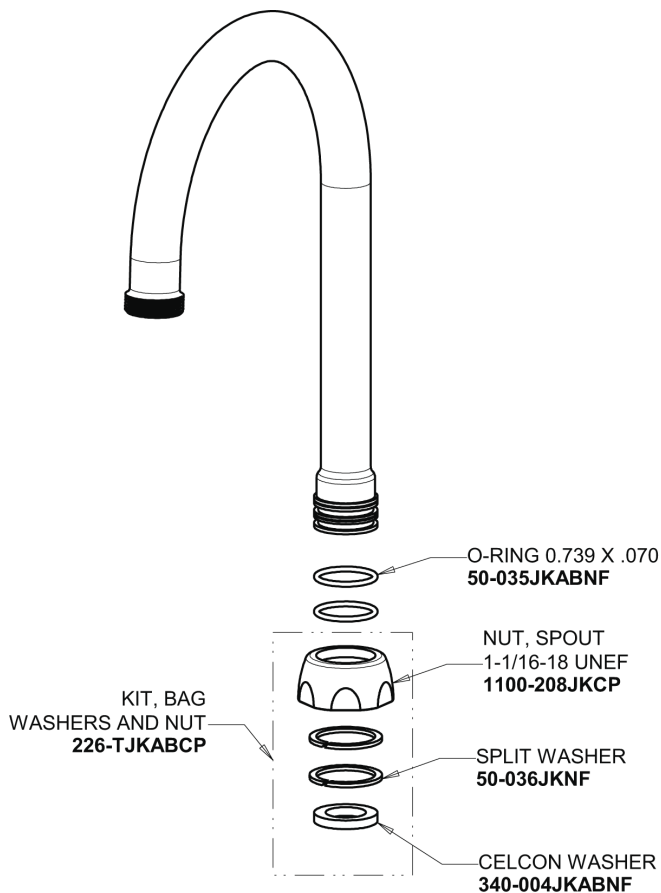

# Repair Parts

116.204.AB.4

HyTronic Gooseneck Sink Faucet with Dual Beam Infrared Sensor

# CHICAGO FAUCETS®

Geberit Group

5-1/4" Rigid / Swing Gooseneck Spout  
**GN2AH8JKABCP**

Electronic Module  
**242.574.00.1**

0.35 GPM (1.3 L/min) Vandal Proof Econo-Flo Non-Aerating  
Outlet  
**E38VPJKABCP**