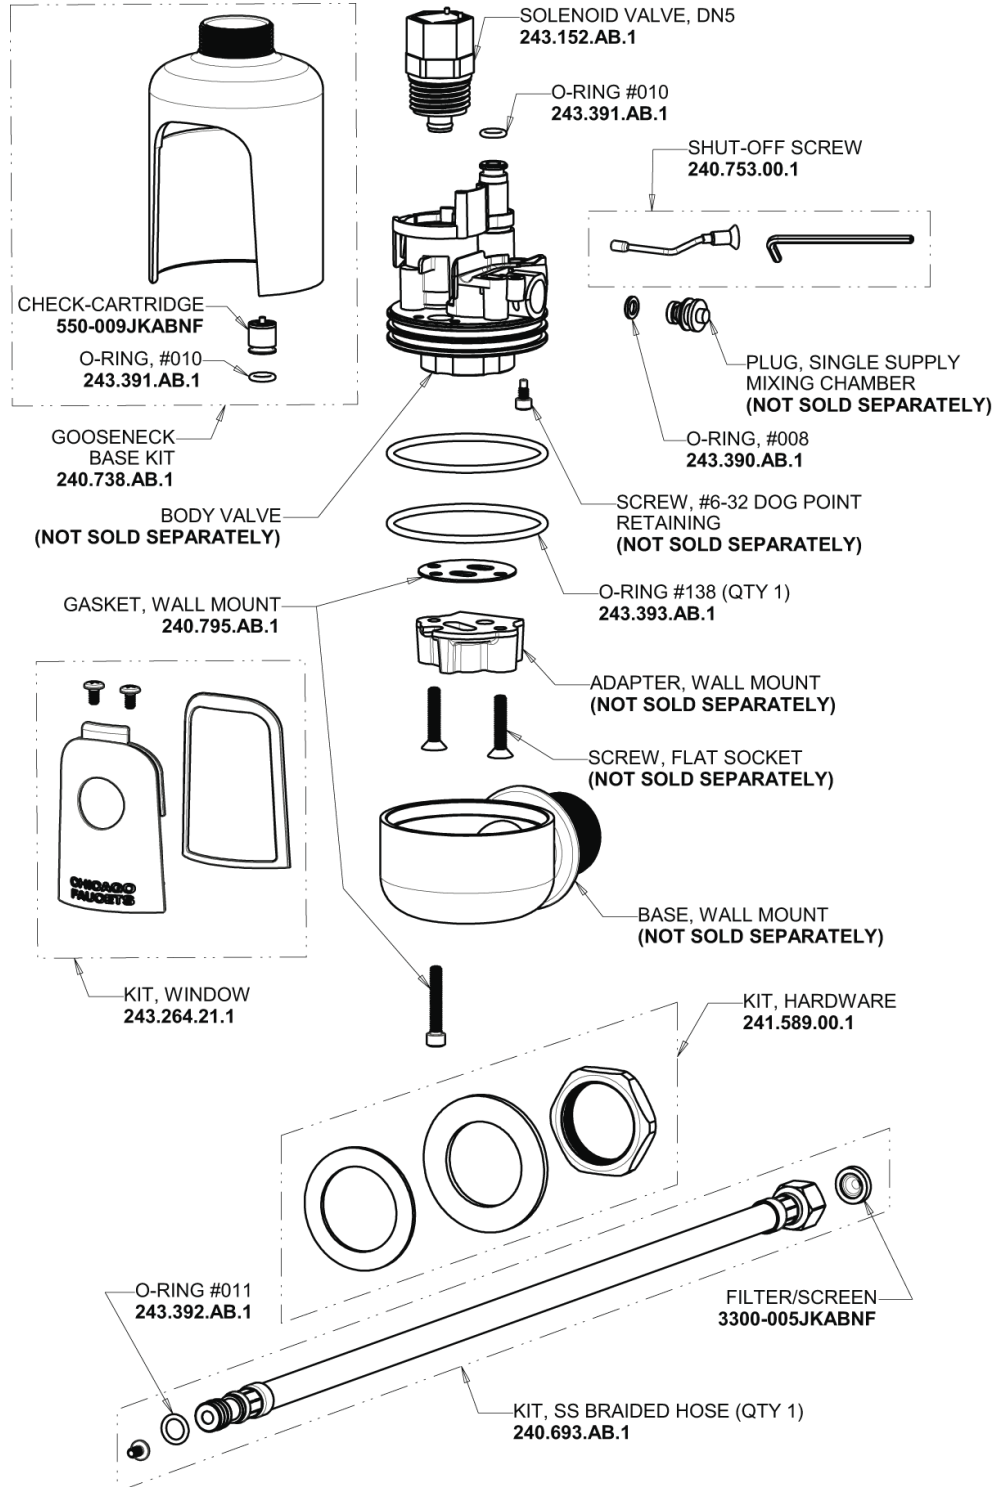

# Repair Parts

116.204.AB.4

HyTronic Gooseneck Sink Faucet with Dual Beam Infrared Sensor

## Base Parts: