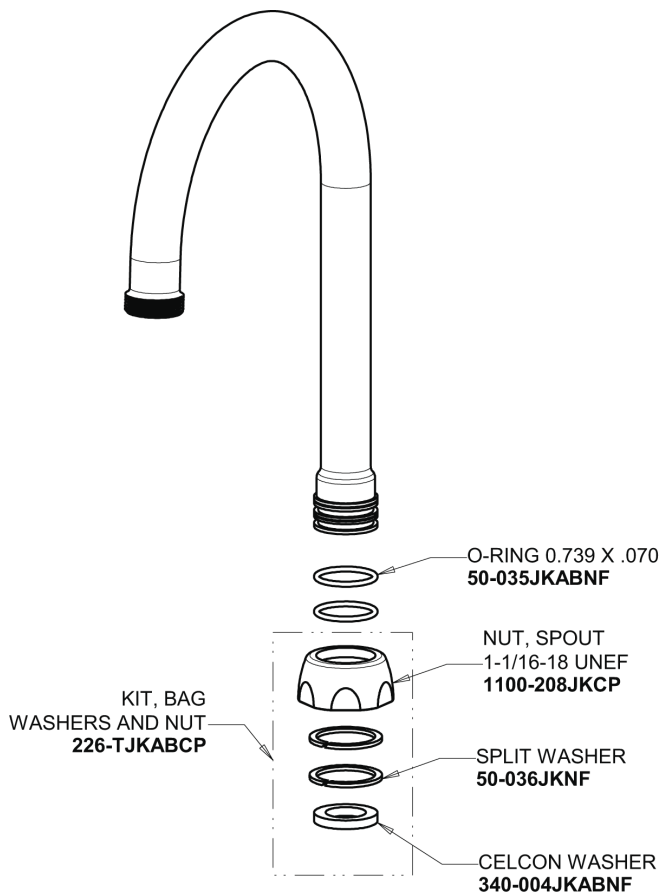

Repair Parts

116.203.AB.4

HyTronic Gooseneck Sink Faucet with Dual Beam Infrared Sensor

**CHICAGO
FAUCETS**

a Geberit company

Base Parts:

For Technical Assistance:

Phone: 800-TEC-TRUE (832-8783)

Email: techsupport.us@chicagofaucets.com

2100 South Clearwater Drive

Des Plaines, IL 60018

Phone: 847-803-5000

chicagofaucets.com

Repair Parts

116.203.AB.4

HyTronic Gooseneck Sink Faucet with Dual Beam Infrared Sensor

**CHICAGO
FAUCETS**

a Geberit company

5-1/4" Rigid / Swing Gooseneck Spout
GN2AH8JKABCP

0.35 GPM (1.3 L/min) Vandal Proof Econo-Flo Non-Aerating
Outlet
E38VPJKABCP

Electronic Module
242.574.00.1

CR-P2 6V Lithium Battery
242.560.00.1