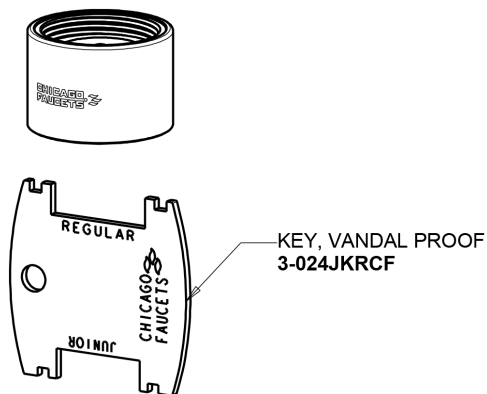

Repair Parts

116.203.AB.4

HyTronic Gooseneck Sink Faucet with Dual Beam Infrared Sensor

**CHICAGO
FAUCETS**

a Geberit company

Base Parts:

For Technical Assistance:

Phone: 800-TEC-TRUE (832-8783)

Email: techsupport.us@chicagofaucets.com

2100 South Clearwater Drive

Des Plaines, IL 60018

Phone: 847-803-5000

chicagofaucets.com

Repair Parts

116.203.AB.4

HyTronic Gooseneck Sink Faucet with Dual Beam Infrared Sensor

**CHICAGO
FAUCETS**

a Geberit company

5-1/4" Rigid / Swing Gooseneck Spout
GN2AH8JKABCP

0.35 GPM (1.3 L/min) Vandal Proof Econo-Flo Non-Aerating
Outlet
E38VPJKABCP

Electronic Module
242.574.00.1

CR-P2 6V Lithium Battery
242.560.00.1