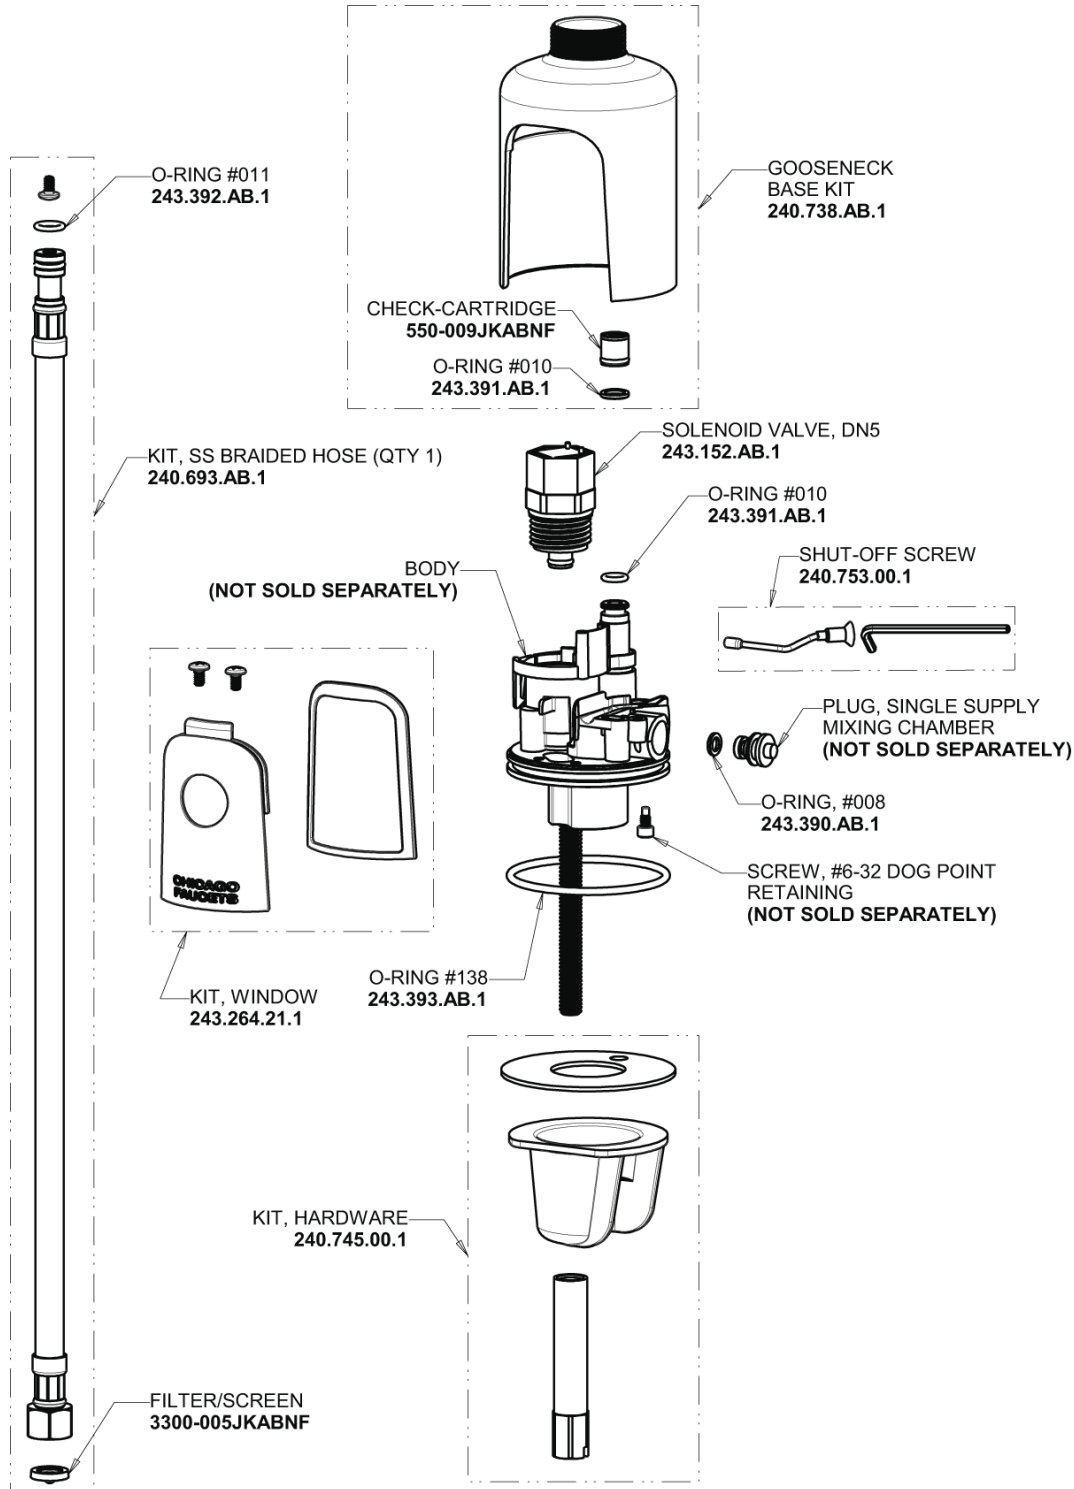

Repair Parts

116.203.AB.4

HyTronic Gooseneck Sink Faucet with Dual Beam Infrared Sensor

**CHICAGO
FAUCETS**

a Geberit company

Base Parts:

For Technical Assistance:

Phone: 800-TEC-TRUE (832-8783)

Email: techsupport.us@chicagofaucets.com

2100 South Clearwater Drive

Des Plaines, IL 60018

Phone: 847-803-5000

chicagofaucets.com

Repair Parts

116.203.AB.4

HyTronic Gooseneck Sink Faucet with Dual Beam Infrared Sensor

**CHICAGO
FAUCETS**

a Geberit company

5-1/4" Rigid / Swing Gooseneck Spout
GN2AH8JKABCP

0.35 GPM (1.3 L/min) Vandal Proof Econo-Flo Non-Aerating
Outlet
E38VPJKABCP

Electronic Module
242.574.00.1

CR-P2 6V Lithium Battery
242.560.00.1