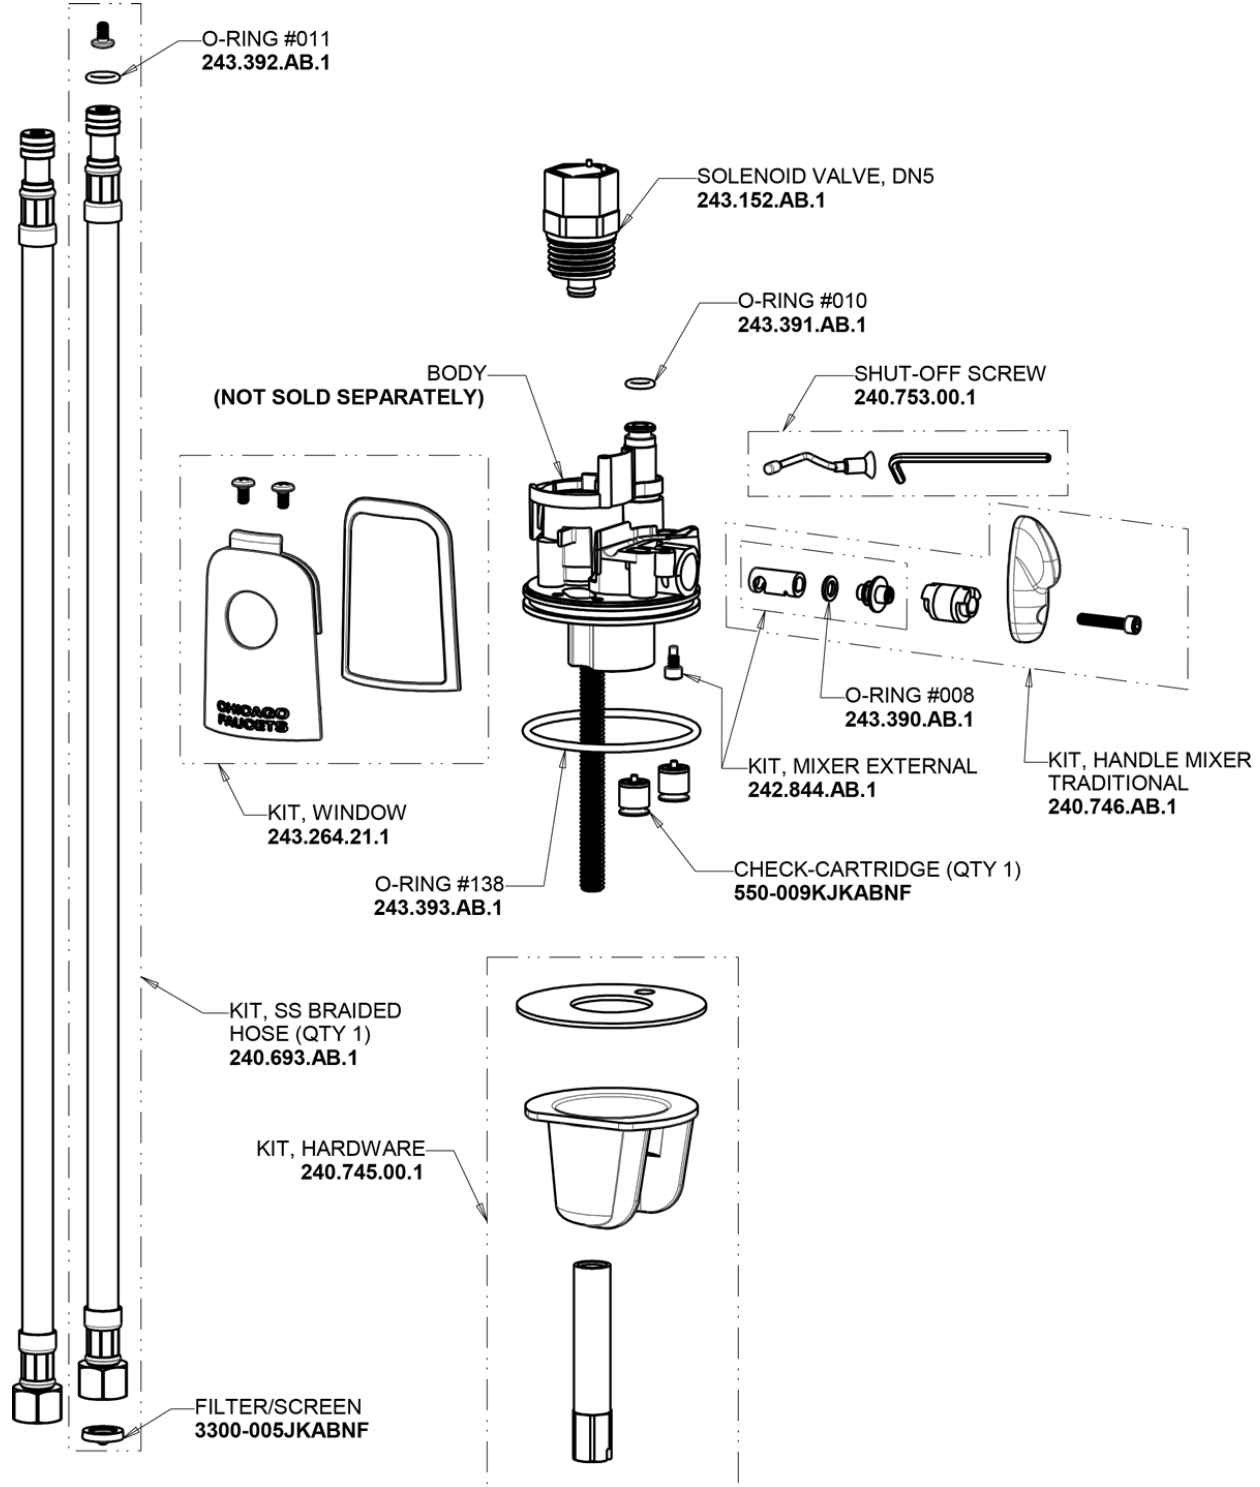

Repair Parts

116.122.AB.4

HyTronic Contemporary Sink Faucet with Dual Beam Infrared Sensor

**CHICAGO
FAUCETS**

a Geberit company

HyTronic Base with User Temp Control

Base Parts:

For Technical Assistance:

HyTronic Contemporary Sink Faucet with Dual Beam Infrared Sensor

**CHICAGO
FAUCETS** 

a Geberit company

HyTronic Contemporary Spout
240.728.AB.1

CHECK-CARTRIDGE
550-009KJKABNF

O-RING, #010
243.391.AB.1

0.35 GPM (1.3 L/min) Vandal Proof Econo-Flo Non-Aerating
Outlet
E39VPJKABCP

VANDAL PROOF KEY
3-024JKRCF

Electronic Module
242.574.00.1

AC Power Adapter
240.747.00.1

For Technical Assistance:

Phone: 800-TEC-TRUE (832-8783)

Email: techsupport.us@chicagofaucets.com

2100 South Clearwater Drive