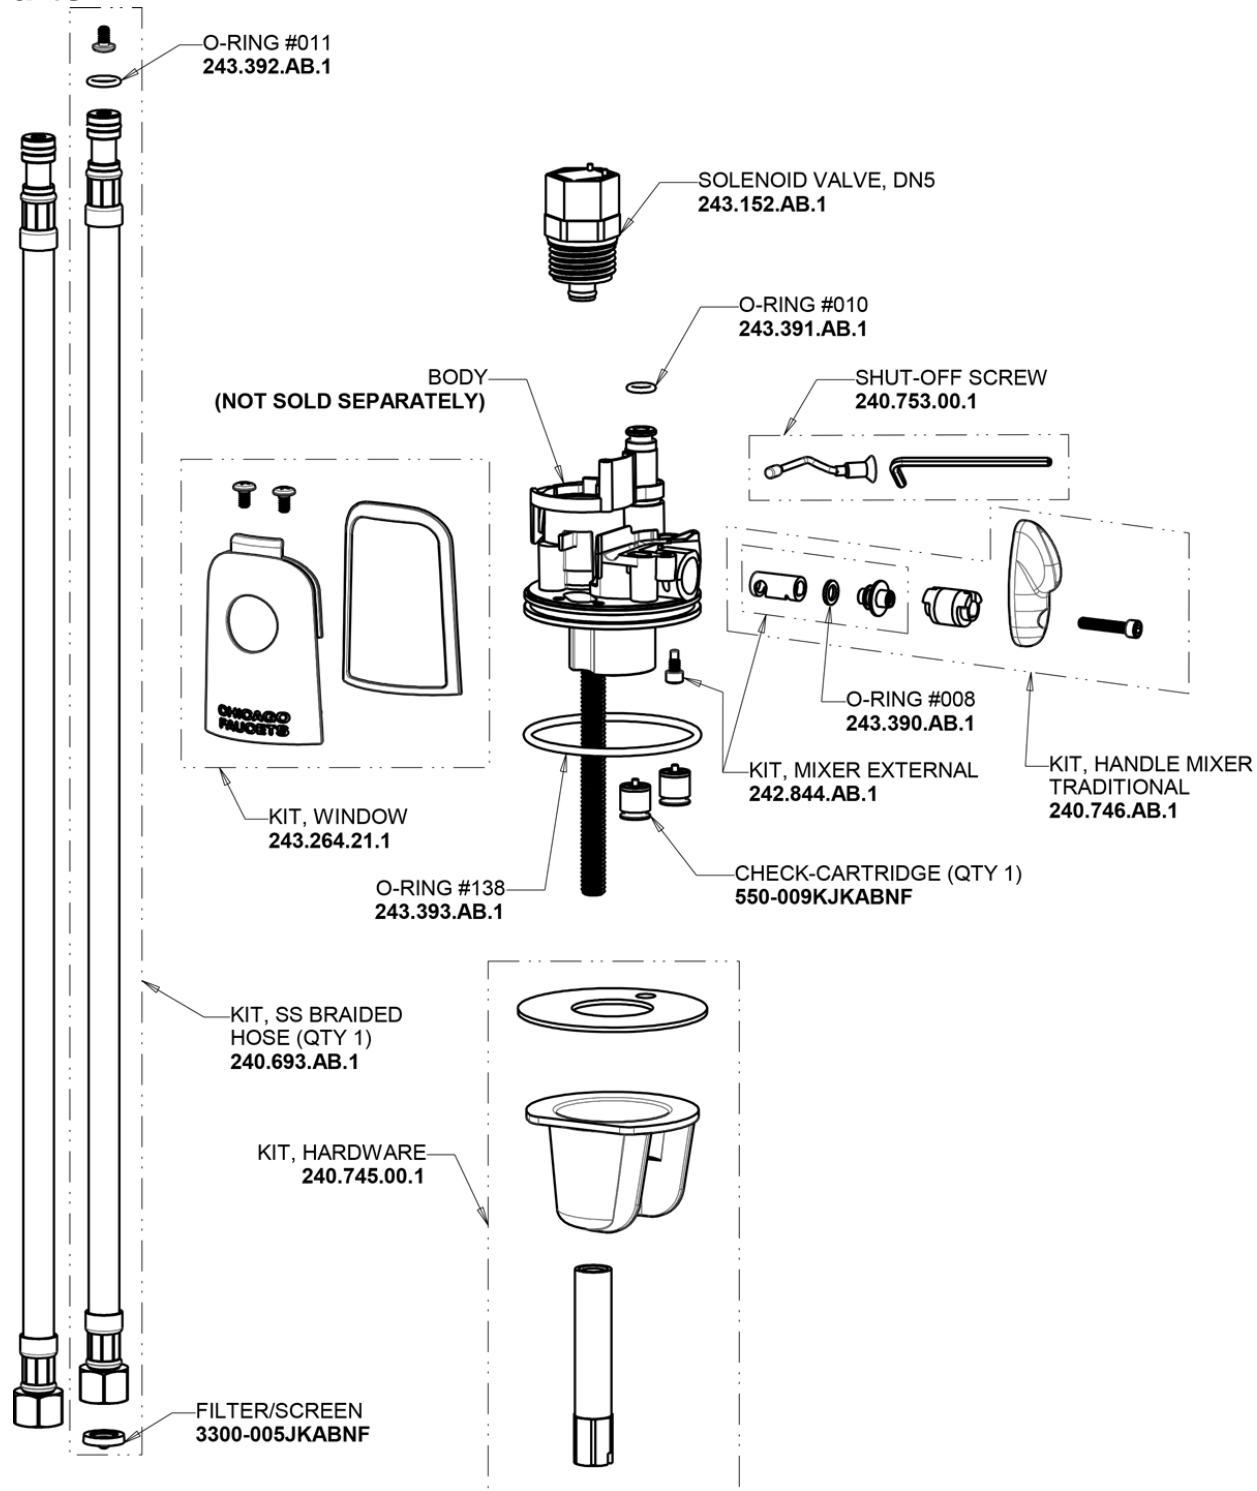

Repair Parts

116.122.AB.1

HyTronic Contemporary Sink Faucet with Dual Beam Infrared Sensor

**CHICAGO
FAUCETS**

a Geberit company

HyTronic Base with User Temp Control

Base Parts:

For Technical Assistance:

HyTronic Contemporary Sink Faucet with Dual Beam Infrared Sensor

**CHICAGO
FAUCETS** 

a Geberit company

HyTronic Contemporary Spout
240.728.AB.1

CHECK-CARTRIDGE
550-009KJKABNF

O-RING, #010
243.391.AB.1

0.5 GPM (1.9 L/min) Vandal Proof Econo-Flo Non-Aerating
Spray
E2805JKABCP

VANDAL PROOF KEY
3-024JKRCF

Electronic Module
242.433.00.1

AC Power Adapter
240.747.00.1

For Technical Assistance:

Phone: 800-TEC-TRUE (832-8783)

Email: techsupport.us@chicagofaucets.com

2100 South Clearwater Drive