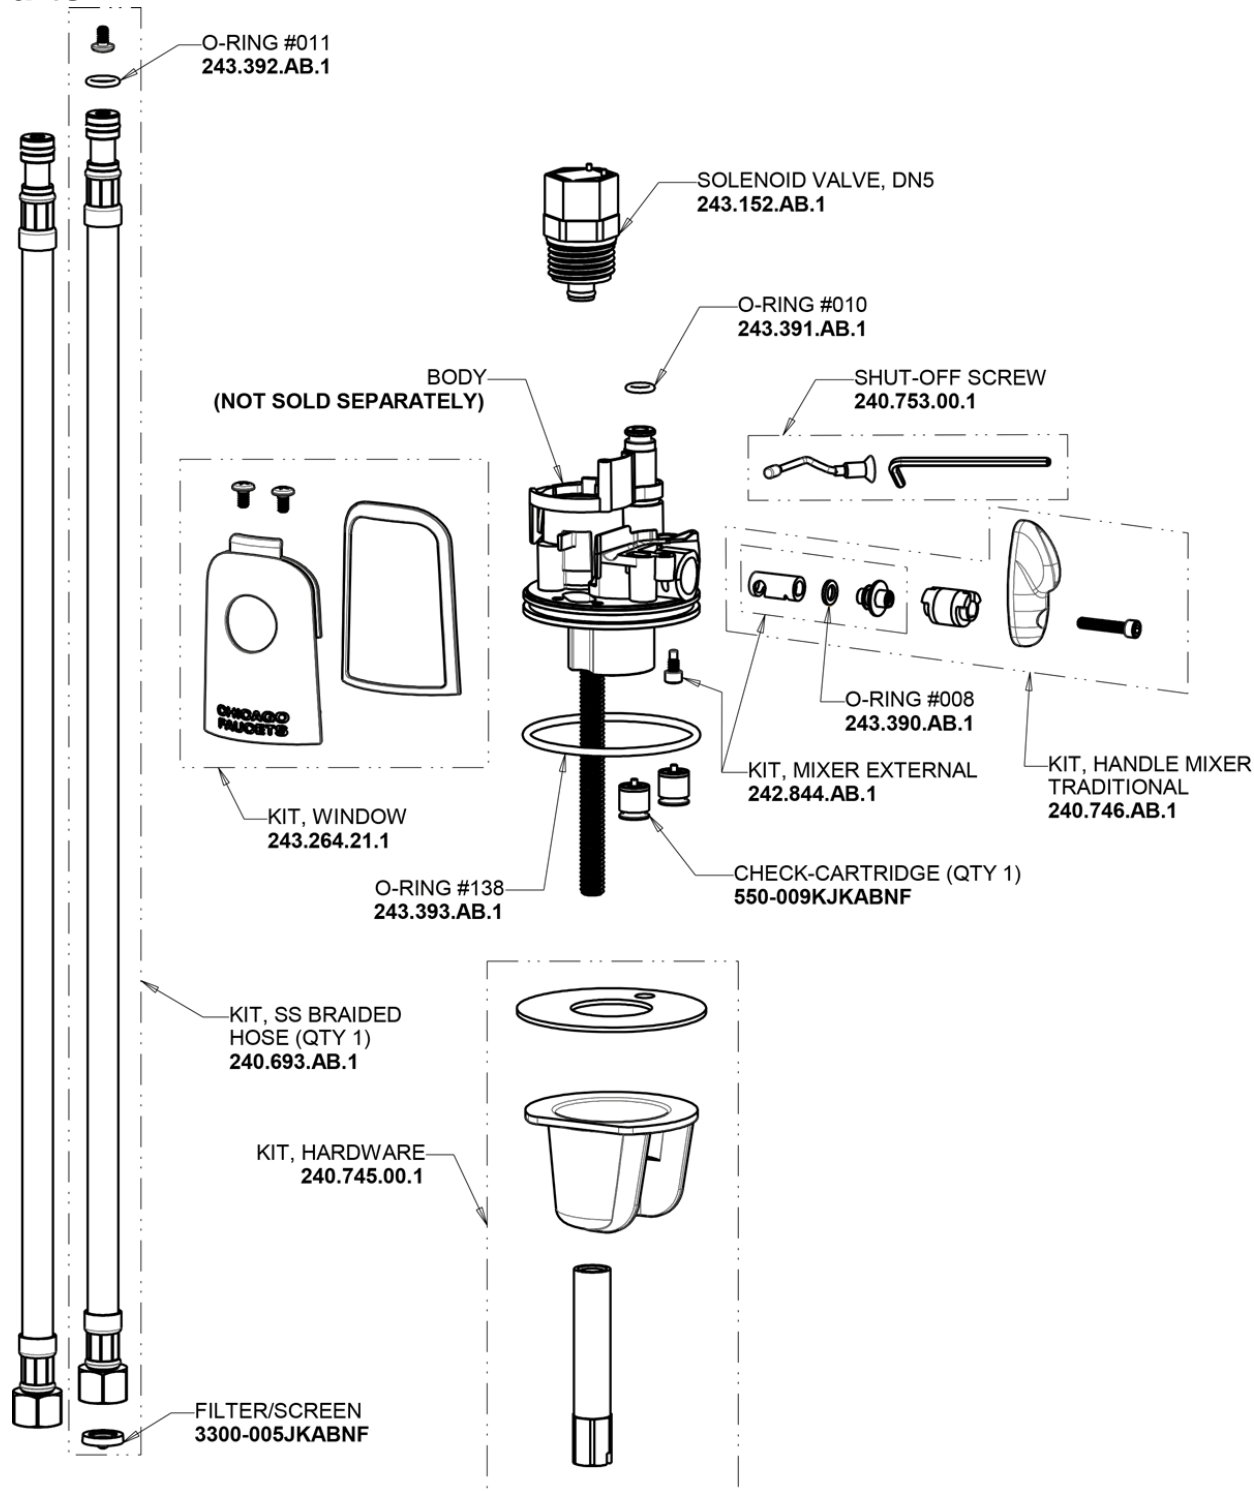

Repair Parts

116.121.AB.4

HyTronic Traditional Sink Faucet with Dual Beam Infrared Sensor

**CHICAGO
FAUCETS**

a Geberit company

HyTronic Base with User Temp Control

Base Parts:

For Technical Assistance:

HyTronic Traditional Sink Faucet with Dual Beam Infrared Sensor

**CHICAGO
FAUCETS** 

a Geberit company

HyTronic Traditional Spout
240.723.AB.1

CHECK-CARTRIDGE
550-009KJKABNF

O-RING, #010
243.391.AB.1

0.35 GPM (1.3 L/min) Vandal Proof Econo-Flo Non-Aerating
Outlet
E39VPJKABCP

VANDAL PROOF KEY
3-024JKRCF

Electronic Module
242.574.00.1

AC Power Adapter
240.747.00.1

For Technical Assistance:

Phone: 800-TEC-TRUE (832-8783)

Email: techsupport.us@chicagofaucets.com

2100 South Clearwater Drive
Des Plaines, IL 60018
Phone: 847-803-5000
chicagofaucets.com