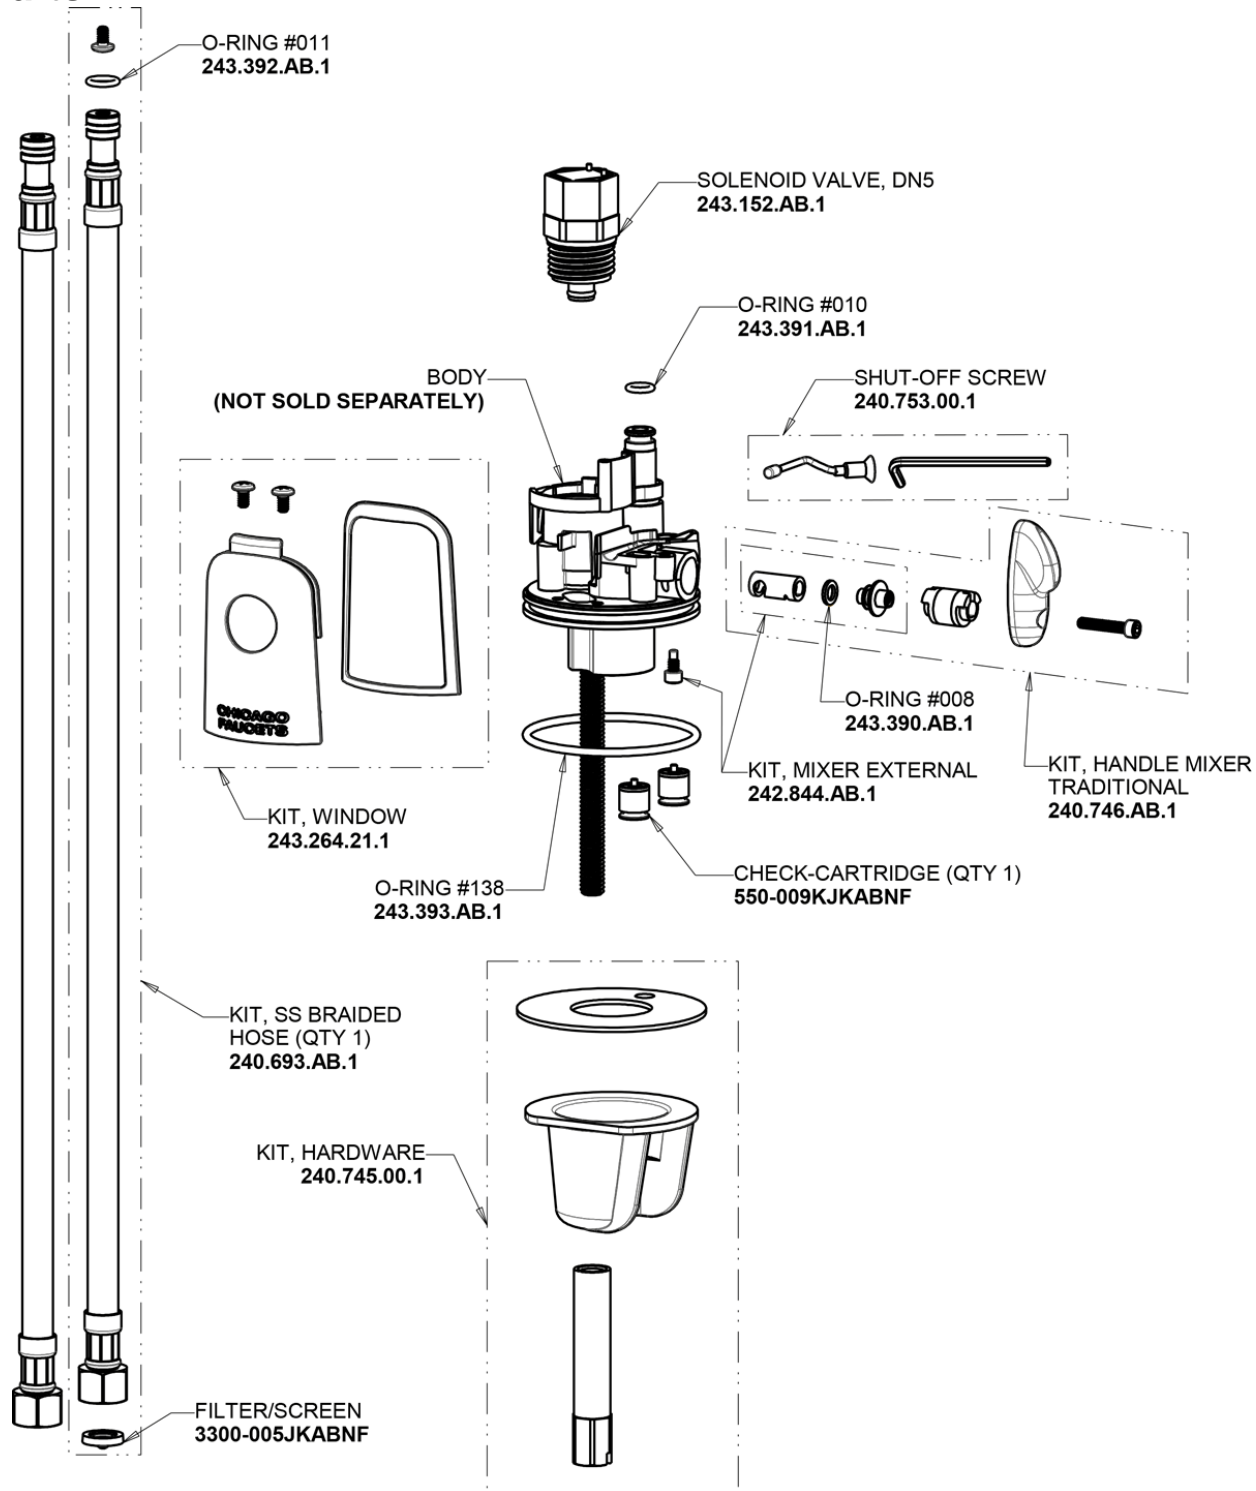

Repair Parts

116.121.AB.1

HyTronic Traditional Sink Faucet with Dual Beam Infrared Sensor

CHICAGO FAUCETS®

Geberit Group

HyTronic Base with User Temp Control

Base Parts:

For Technical Assistance:

HyTronic Traditional Sink Faucet with Dual Beam Infrared Sensor

CHICAGO FAUCETS®

Geberit Group

HyTronic Traditional Spout
240.723.AB.1

CHECK-CARTRIDGE
550-009KJKABNF

O-RING, #010
243.391.AB.1

0.5 GPM (1.9 L/min) Vandal Proof Econo-Flo Non-Aerating
Spray
E2805JKABCP

VANDAL PROOF KEY
3-024JKRCF

Electronic Module
242.433.00.1

AC Power Adapter
240.747.00.1

For Technical Assistance:

Phone: 800-TEC-TRUE (832-8783)

Email: techsupport.us@chicagofaucets.com

2100 South Clearwater Drive
Des Plaines, IL 60018
Phone: 847-803-5000
chicagofaucets.com