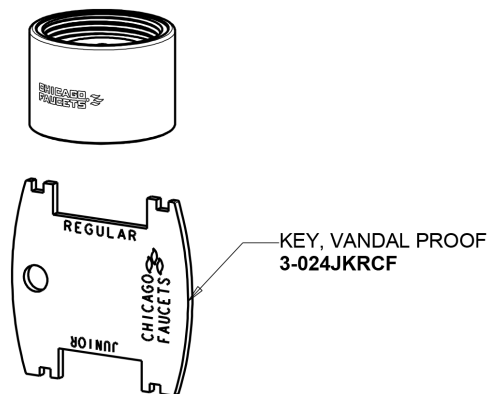

# Repair Parts

116.114.AB.4

HyTronic Gooseneck Sink Faucet with Dual Beam Infrared Sensor

**CHICAGO  
FAUCETS**

a Geberit company

5-1/4" Rigid / Swing Gooseneck Spout  
**GN2AH8JKABCP**

Electronic Module  
**242.574.00.1**

0.35 GPM (1.3 L/min) Vandal Proof Econo-Flo Non-Aerating Outlet  
**E38VPJKABCP**

AC Power Adapter  
**240.747.00.1**