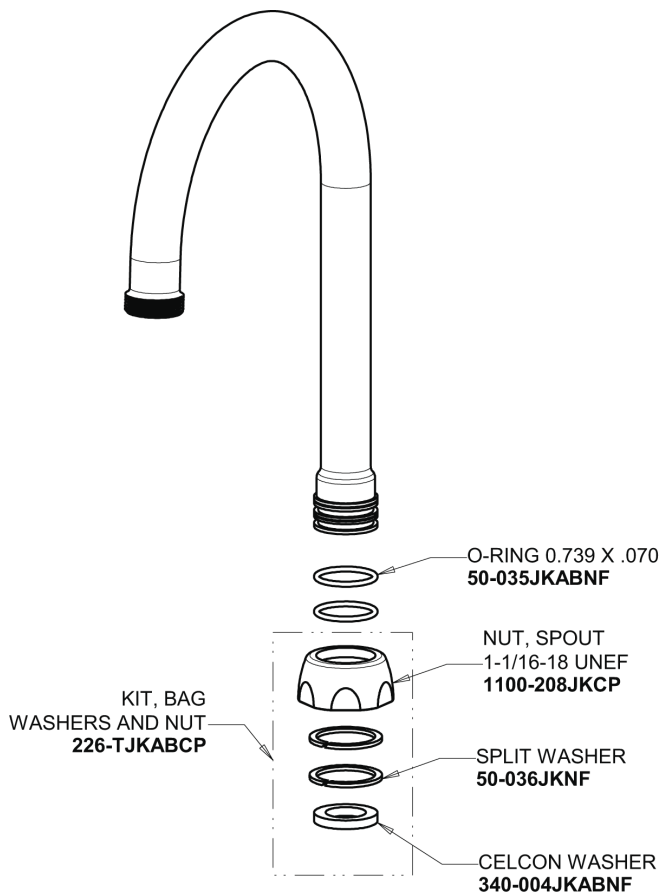

## Base Parts:

# Repair Parts

116.114.AB.4

HyTronic Gooseneck Sink Faucet with Dual Beam Infrared Sensor

**CHICAGO  
FAUCETS**

a Geberit company

5-1/4" Rigid / Swing Gooseneck Spout  
**GN2AH8JKABCP**

Electronic Module  
**242.574.00.1**