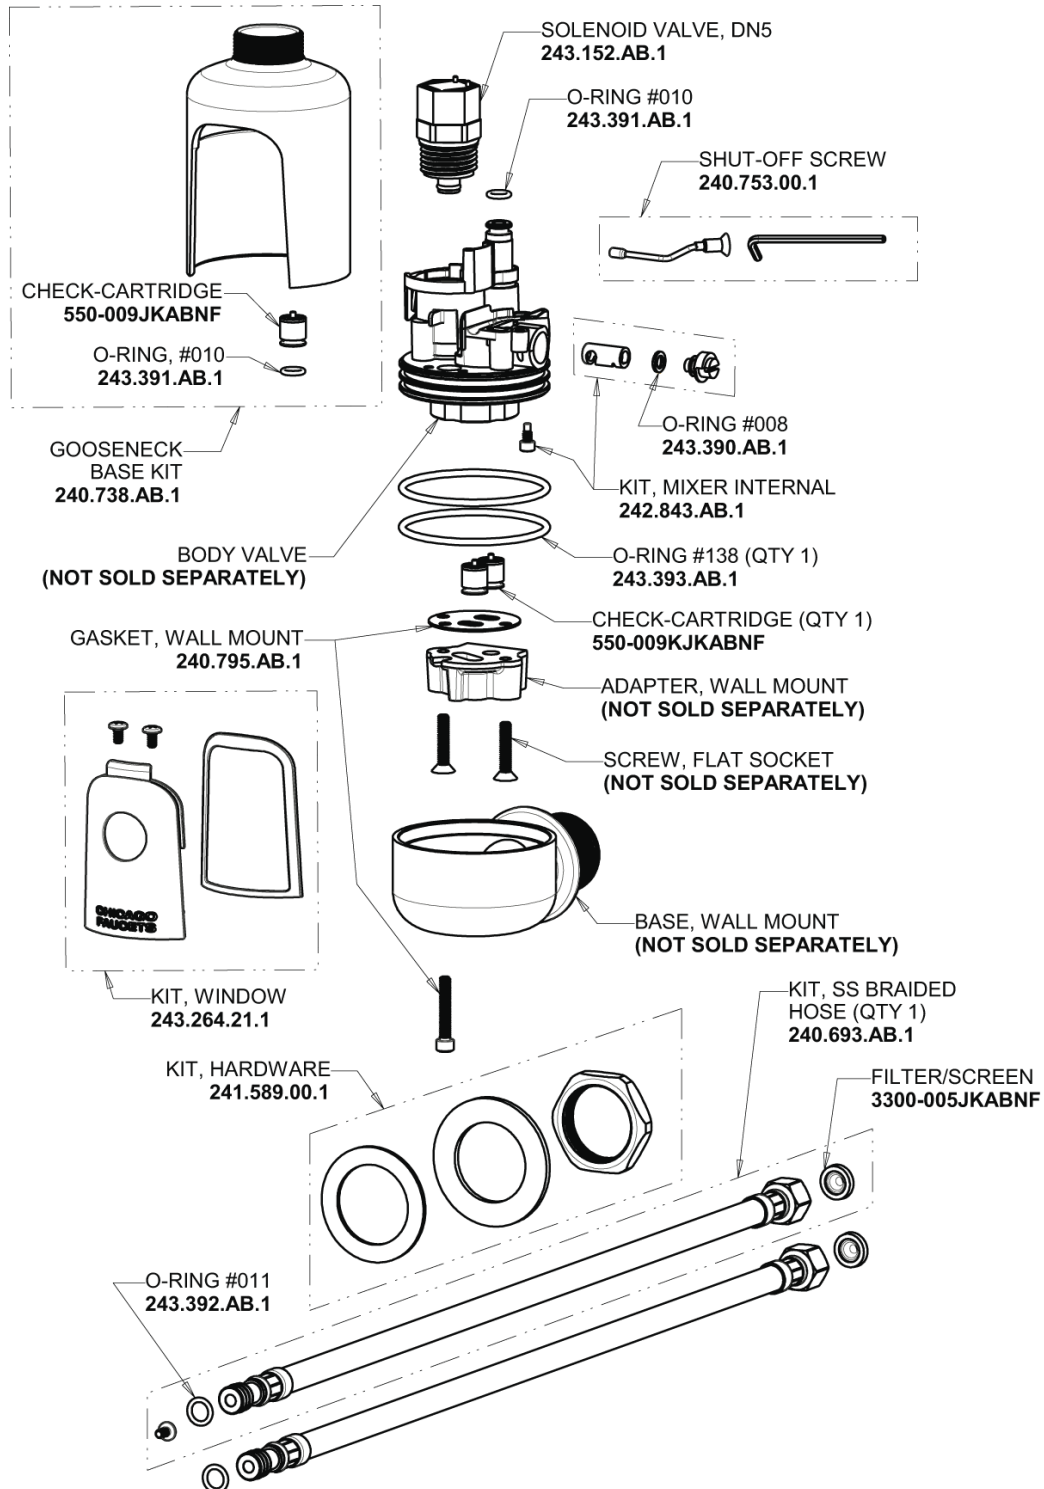

# Repair Parts

116.114.AB.4

HyTronic Gooseneck Sink Faucet with Dual Beam Infrared Sensor

**CHICAGO  
FAUCETS**

a Geberit company

## Base Parts: