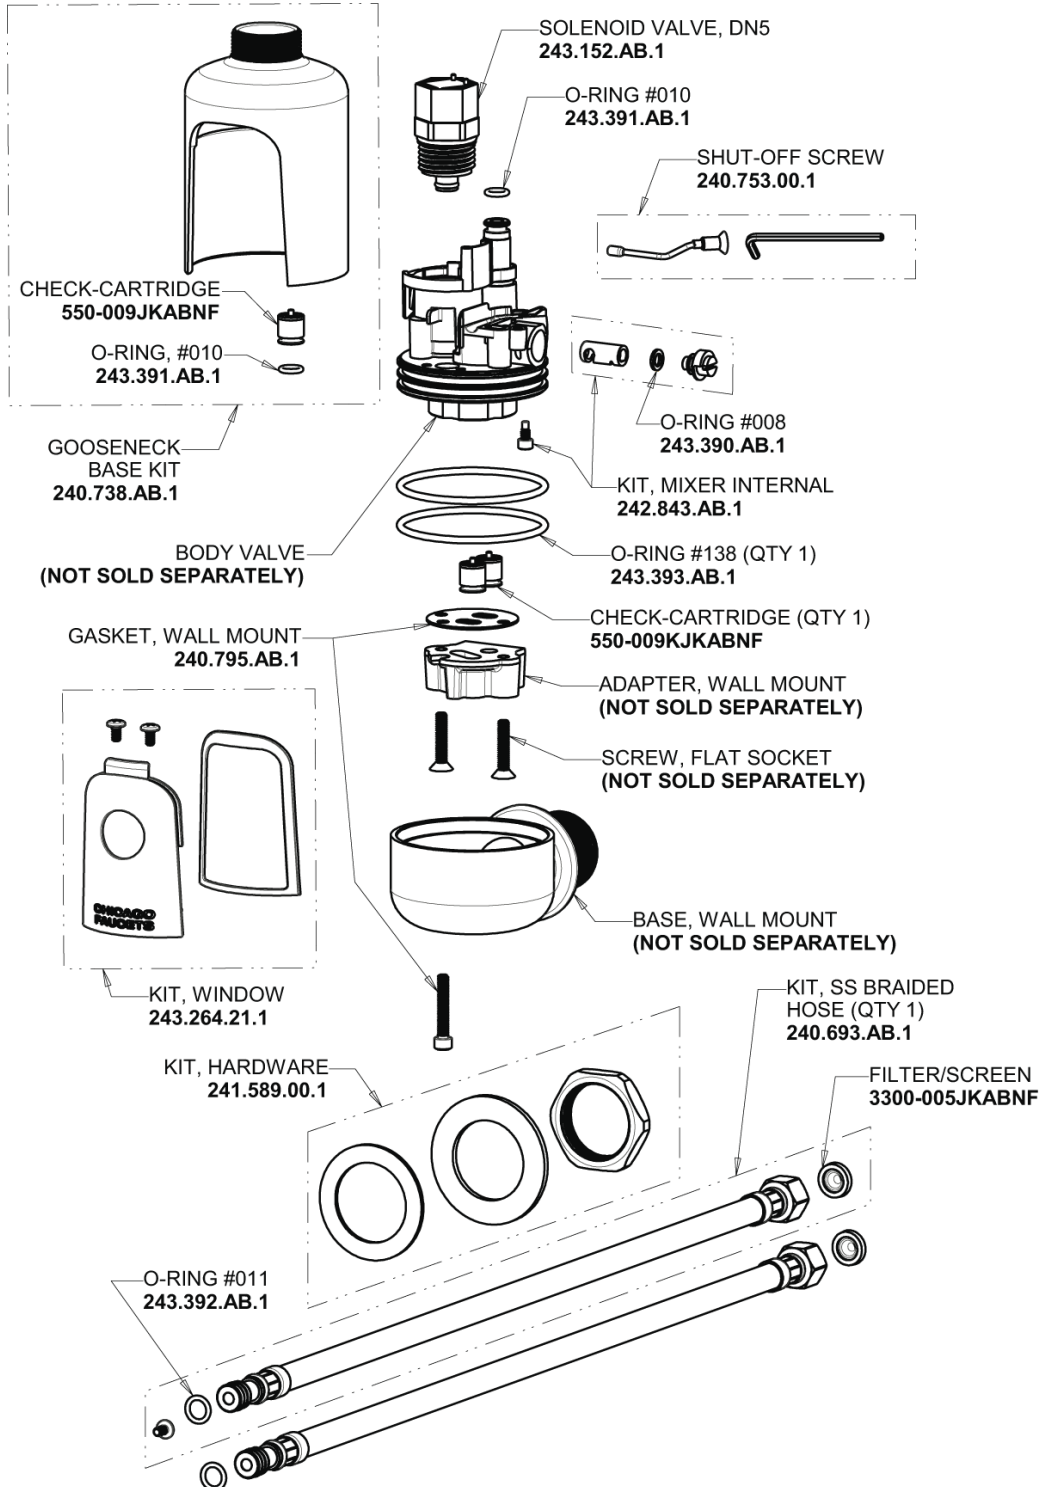

Repair Parts

116.114.AB.1

HyTronic Gooseneck Sink Faucet with Dual Beam Infrared Sensor

**CHICAGO
FAUCETS**

a Geberit company

HyTronic Base for Wall with Internal Mixer

Base Parts:

For Technical Assistance:

HyTronic Gooseneck Sink Faucet with Dual Beam Infrared Sensor

**CHICAGO
FAUCETS** 

a Geberit company

5-1/4" Rigid / Swing Gooseneck Spout
GN2AH8JKABCP

Electronic Module
242.433.00.1

0.5 GPM (1.9 L/min) Vandal Proof Non-Aerating Spray Outlet
E2805-5JKABCP