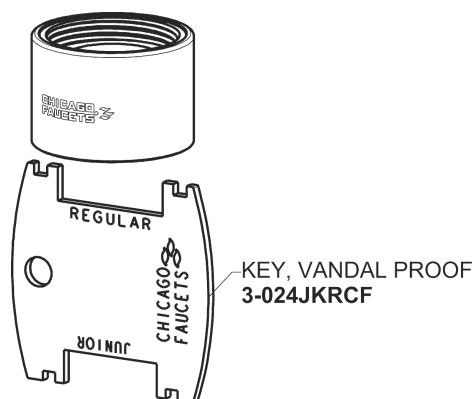

Repair Parts

116.114.AB.1

HyTronic Gooseneck Sink Faucet with Dual Beam Infrared Sensor

**CHICAGO
FAUCETS**

a Geberit company

HyTronic Base for Wall with Internal Mixer

Base Parts:

For Technical Assistance:

HyTronic Gooseneck Sink Faucet with Dual Beam Infrared Sensor

**CHICAGO
FAUCETS** 

a Geberit company

5-1/4" Rigid / Swing Gooseneck Spout
GN2AH8JKABCP

Electronic Module
242.433.00.1

0.5 GPM (1.9 L/min) Vandal Proof Non-Aerating Spray Outlet
E2805-5JKABCP