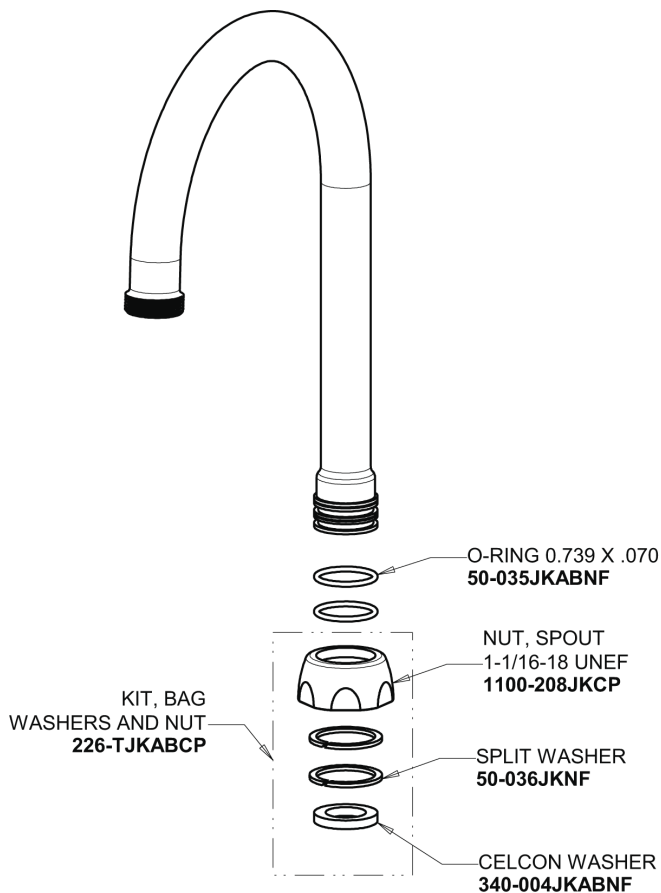

Repair Parts

116.114.AB.1

HyTronic Gooseneck Sink Faucet with Dual Beam Infrared Sensor

**CHICAGO
FAUCETS**

a Geberit company

HyTronic Base for Wall with Internal Mixer

Base Parts:

For Technical Assistance:

HyTronic Gooseneck Sink Faucet with Dual Beam Infrared Sensor

**CHICAGO
FAUCETS** 

a Geberit company

5-1/4" Rigid / Swing Gooseneck Spout
GN2AH8JKABCP

Electronic Module
242.433.00.1

0.5 GPM (1.9 L/min) Vandal Proof Non-Aerating Spray Outlet
E2805-5JKABCP