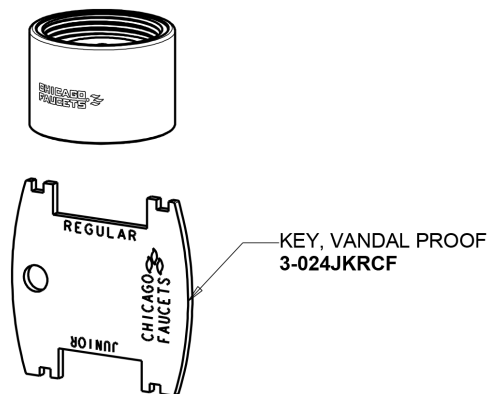

# Repair Parts

116.113.AB.4

HyTronic Gooseneck Sink Faucet with Dual Beam Infrared Sensor

**CHICAGO  
FAUCETS**

a Geberit company

5-1/4" Rigid / Swing Gooseneck Spout  
**GN2AH8JKABCP**

Electronic Module  
**242.574.00.1**

0.35 GPM (1.3 L/min) Vandal Proof Econo-Flo Non-Aerating  
Outlet  
**E38VPJKABCP**

AC Power Adapter  
**240.747.00.1**

**For Technical Assistance:**

Phone: 800-TEC-TRUE (832-8783)

Email: [techsupport.us@chicagofaucets.com](mailto:techsupport.us@chicagofaucets.com)