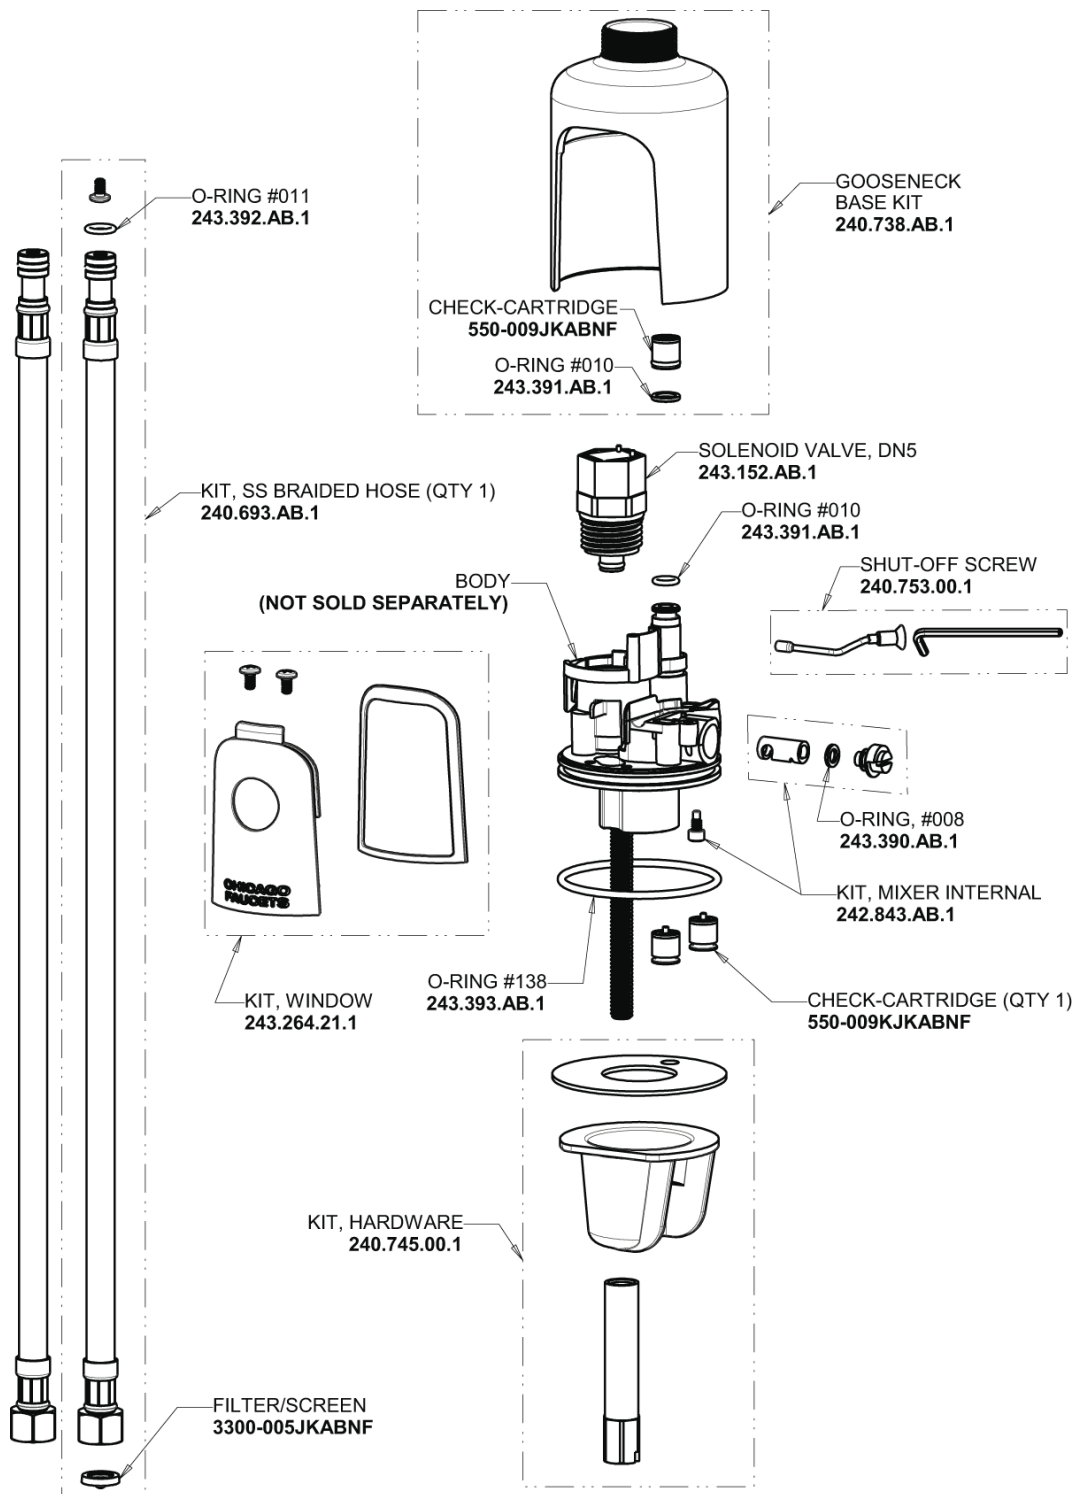

# Repair Parts

116.113.AB.4

HyTronic Gooseneck Sink Faucet with Dual Beam Infrared Sensor

**CHICAGO  
FAUCETS**

a Geberit company

## Base Parts:

# Repair Parts

116.113.AB.4

HyTronic Gooseneck Sink Faucet with Dual Beam Infrared Sensor

**CHICAGO  
FAUCETS**

a Geberit company

5-1/4" Rigid / Swing Gooseneck Spout  
**GN2AH8JKABCP**

Electronic Module  
**242.574.00.1**