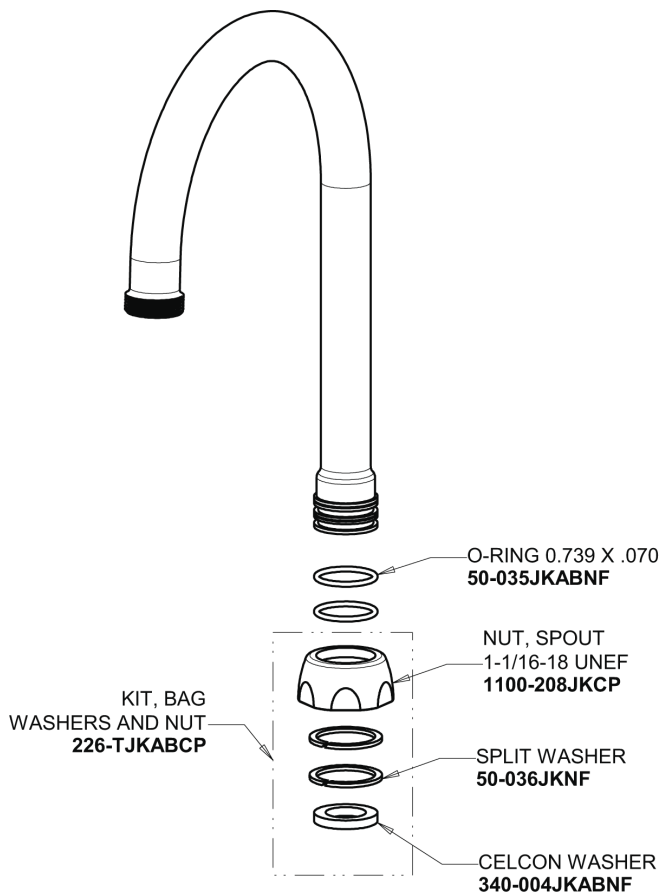

## Base Parts:

# Repair Parts

116.113.AB.4

HyTronic Gooseneck Sink Faucet with Dual Beam Infrared Sensor

**CHICAGO  
FAUCETS**

a Geberit company

5-1/4" Rigid / Swing Gooseneck Spout  
**GN2AH8JKABCP**

Electronic Module  
**242.574.00.1**

0.35 GPM (1.3 L/min) Vandal Proof Econo-Flo Non-Aerating  
Outlet  
**E38VPJKABCP**

AC Power Adapter  
**240.747.00.1**

**For Technical Assistance:**

Phone: 800-TEC-TRUE (832-8783)

Email: [techsupport.us@chicagofaucets.com](mailto:techsupport.us@chicagofaucets.com)