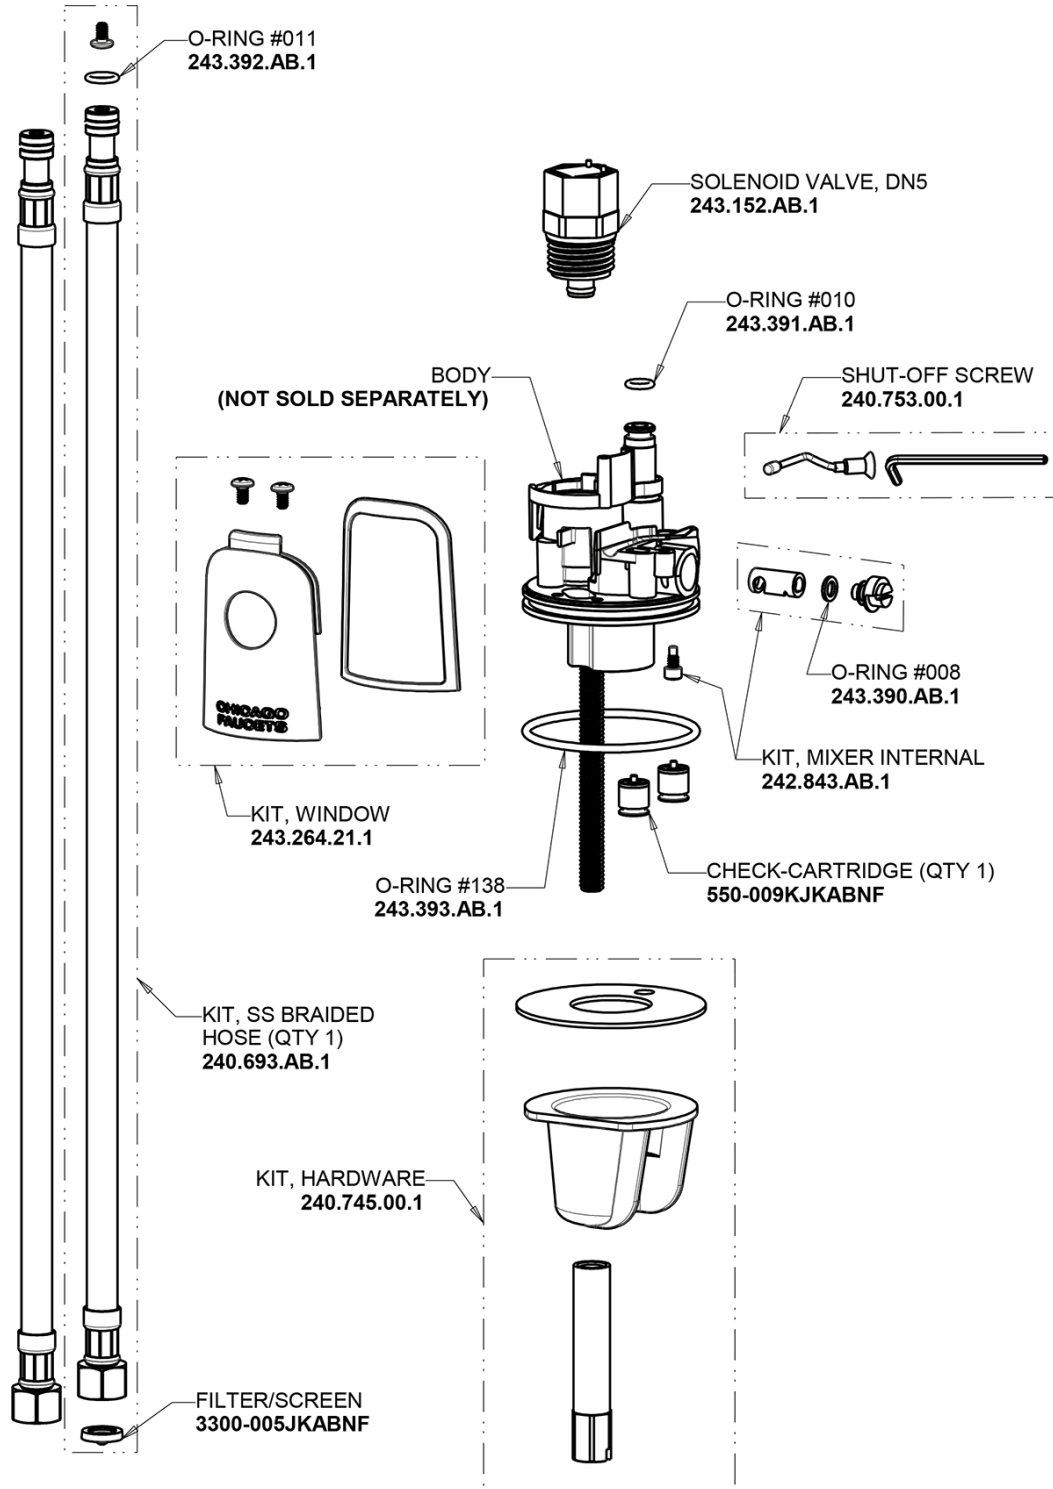

Repair Parts

116.112.AB.4

HyTronic Contemporary Sink Faucet with Dual Beam Infrared Sensor

**CHICAGO
FAUCETS**

a Geberit company

HyTronic Base with Internal Mixer

Base Parts:

For Technical Assistance:

HyTronic Contemporary Sink Faucet with Dual Beam Infrared Sensor

**CHICAGO
FAUCETS** 

a Geberit company

HyTronic Contemporary Spout
240.729.AB.1

CHECK-CARTRIDGE
550-009KJKABNF

O-RING, #010
243.391.AB.1

0.35 GPM (1.3 L/min) Vandal Proof Econo-Flo Non-Aerating
Outlet
E39VPJKABCP

VANDAL PROOF KEY
3-024JKRCF

Electronic Module
242.574.00.1

AC Power Adapter
240.747.00.1

For Technical Assistance:

Phone: 800-TEC-TRUE (832-8783)

Email: techsupport.us@chicagofaucets.com

2100 South Clearwater Drive