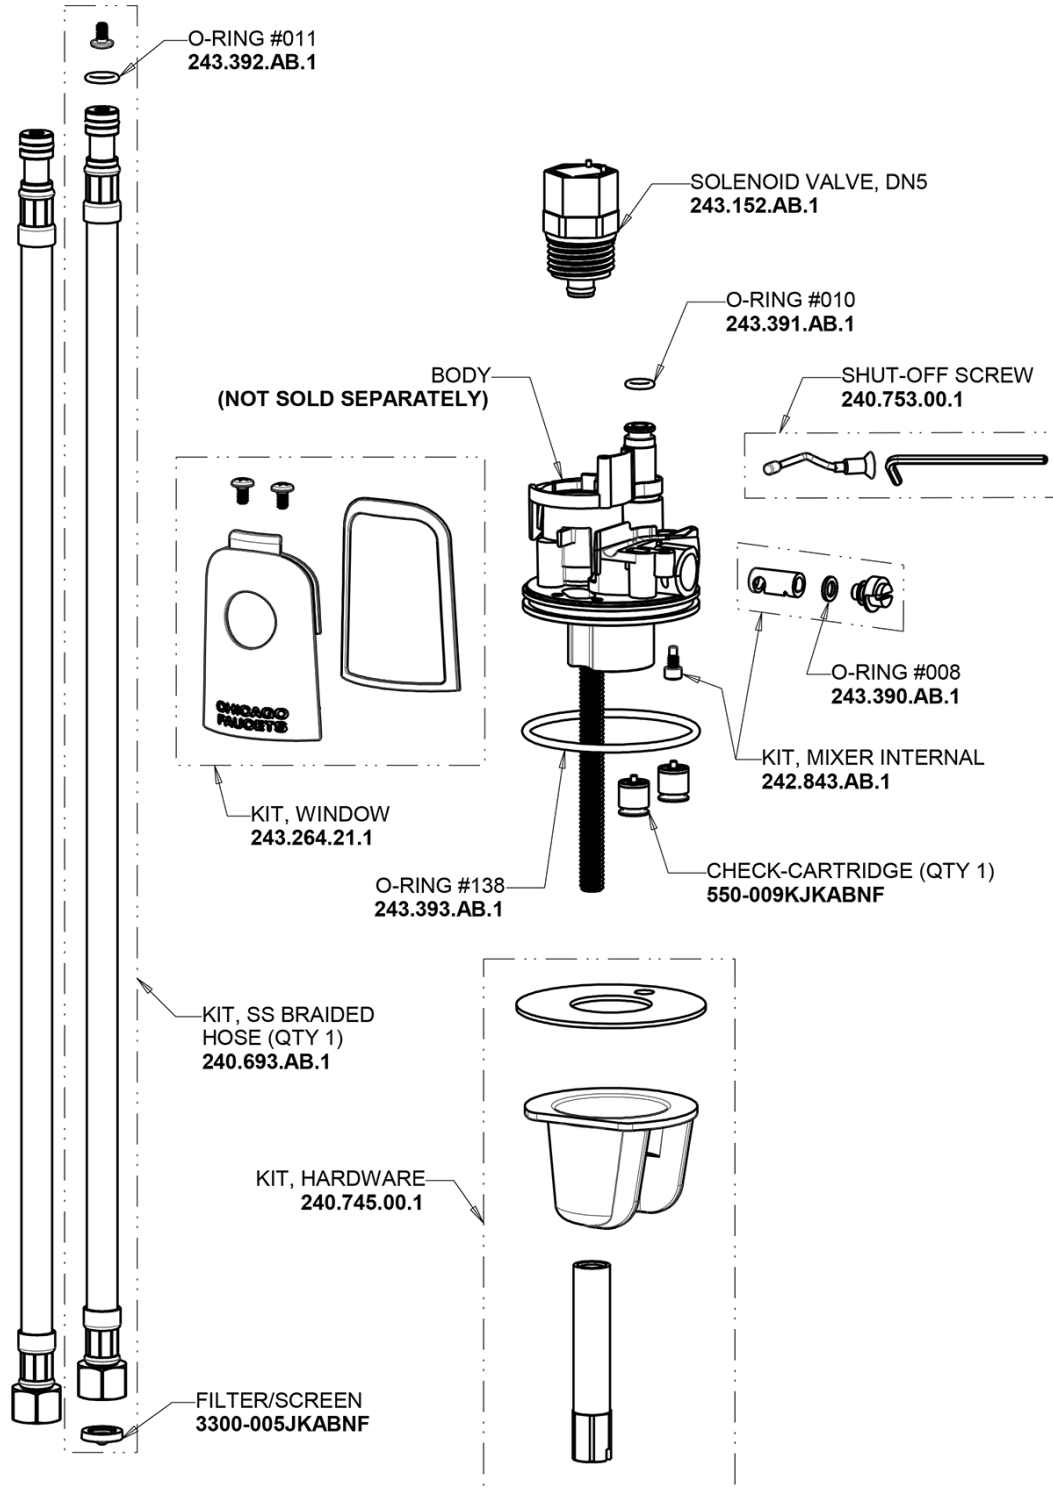

# Repair Parts

116.112.AB.1

HyTronic Contemporary Sink Faucet with Dual Beam Infrared Sensor

**CHICAGO  
FAUCETS** 

a Geberit company

HyTronic Base with Internal Mixer

## Base Parts:

# Repair Parts

116.112.AB.1

HyTronic Contemporary Sink Faucet with Dual Beam Infrared Sensor

**CHICAGO  
FAUCETS** 

a Geberit company

HyTronic Contemporary Spout  
**240.729.AB.1**

CHECK-CARTRIDGE  
**550-009KJKABNF**

O-RING, #010  
**243.391.AB.1**

0.5 GPM (1.9 L/min) Vandal Proof Econo-Flo Non-Aerating  
Spray  
**E2805JKABCP**

VANDAL PROOF KEY  
**3-024JKRCF**

Electronic Module  
**242.433.00.1**

AC Power Adapter  
**240.747.00.1**