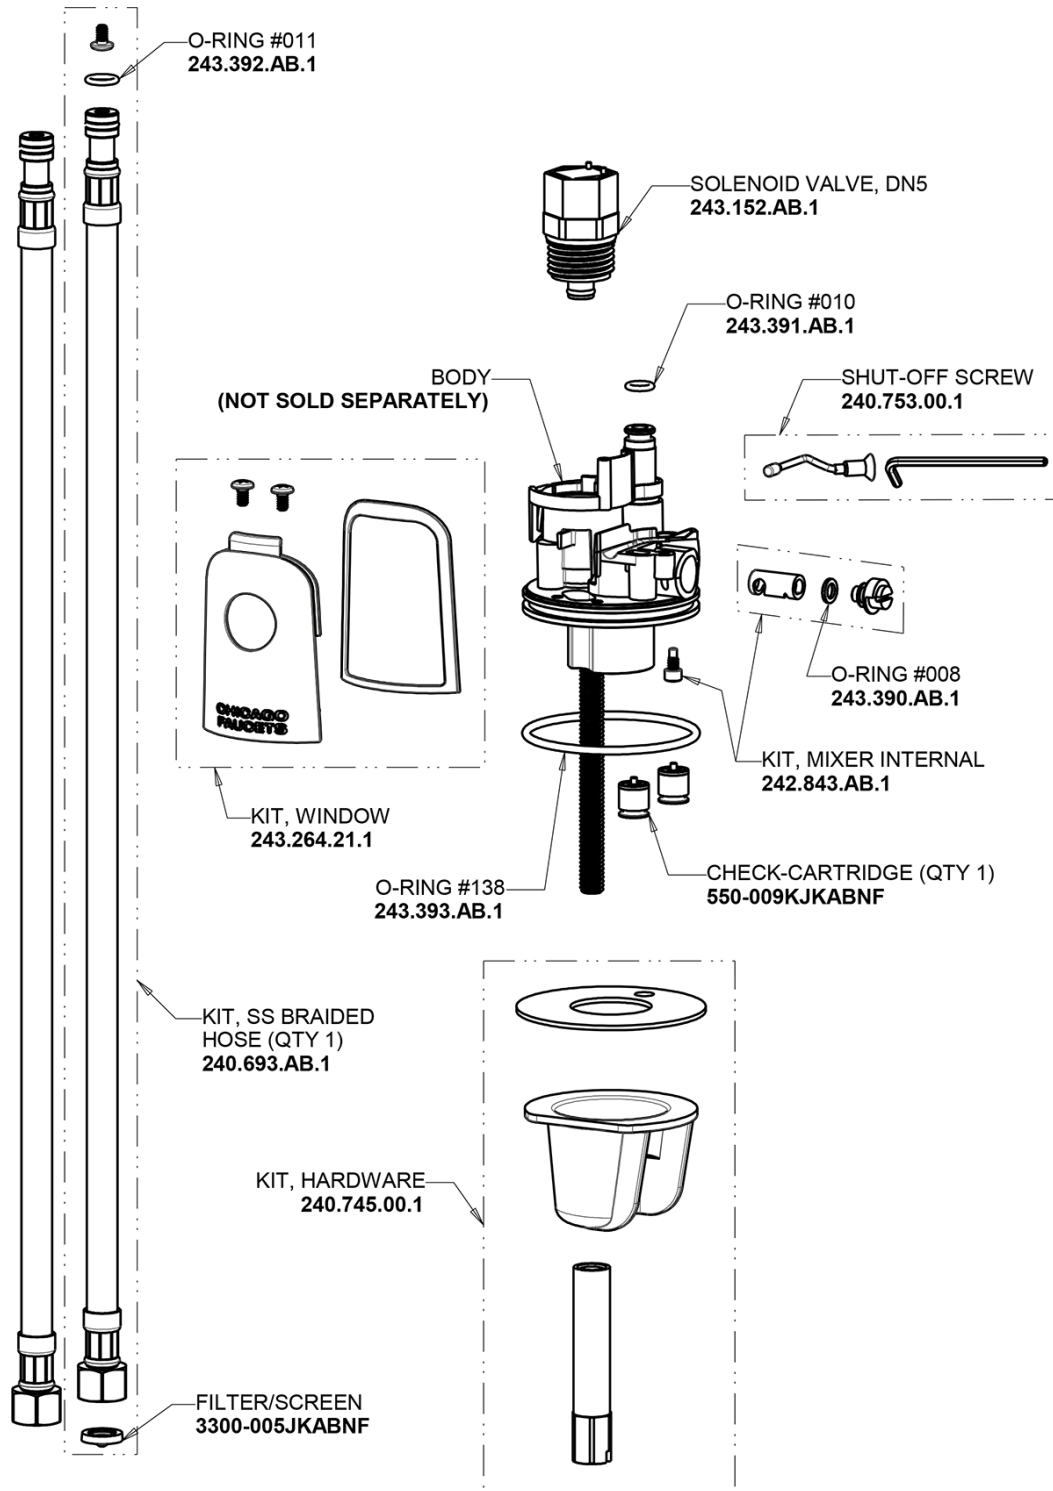

Repair Parts

116.111.AB.4

HyTronic Traditional Sink Faucet with Dual Beam Infrared Sensor

CHICAGO FAUCETS®

Geberit Group

HyTronic Base with Internal Mixer

Base Parts:

For Technical Assistance:

HyTronic Traditional Sink Faucet with Dual Beam Infrared Sensor

CHICAGO FAUCETS®

Geberit Group

HyTronic Traditional Spout
240.724.AB.1

CHECK-CARTRIDGE
550-009KJKABNF

O-RING, #010
243.391.AB.1

0.35 GPM (1.3 L/min) Vandal Proof Econo-Flo Non-Aerating
Outlet
E39VPJKABCP

VANDAL PROOF KEY
3-024JKRCF

Electronic Module
242.574.00.1

AC Power Adapter
240.747.00.1

For Technical Assistance:

Phone: 800-TEC-TRUE (832-8783)

Email: techsupport.us@chicagofaucets.com

2100 South Clearwater Drive