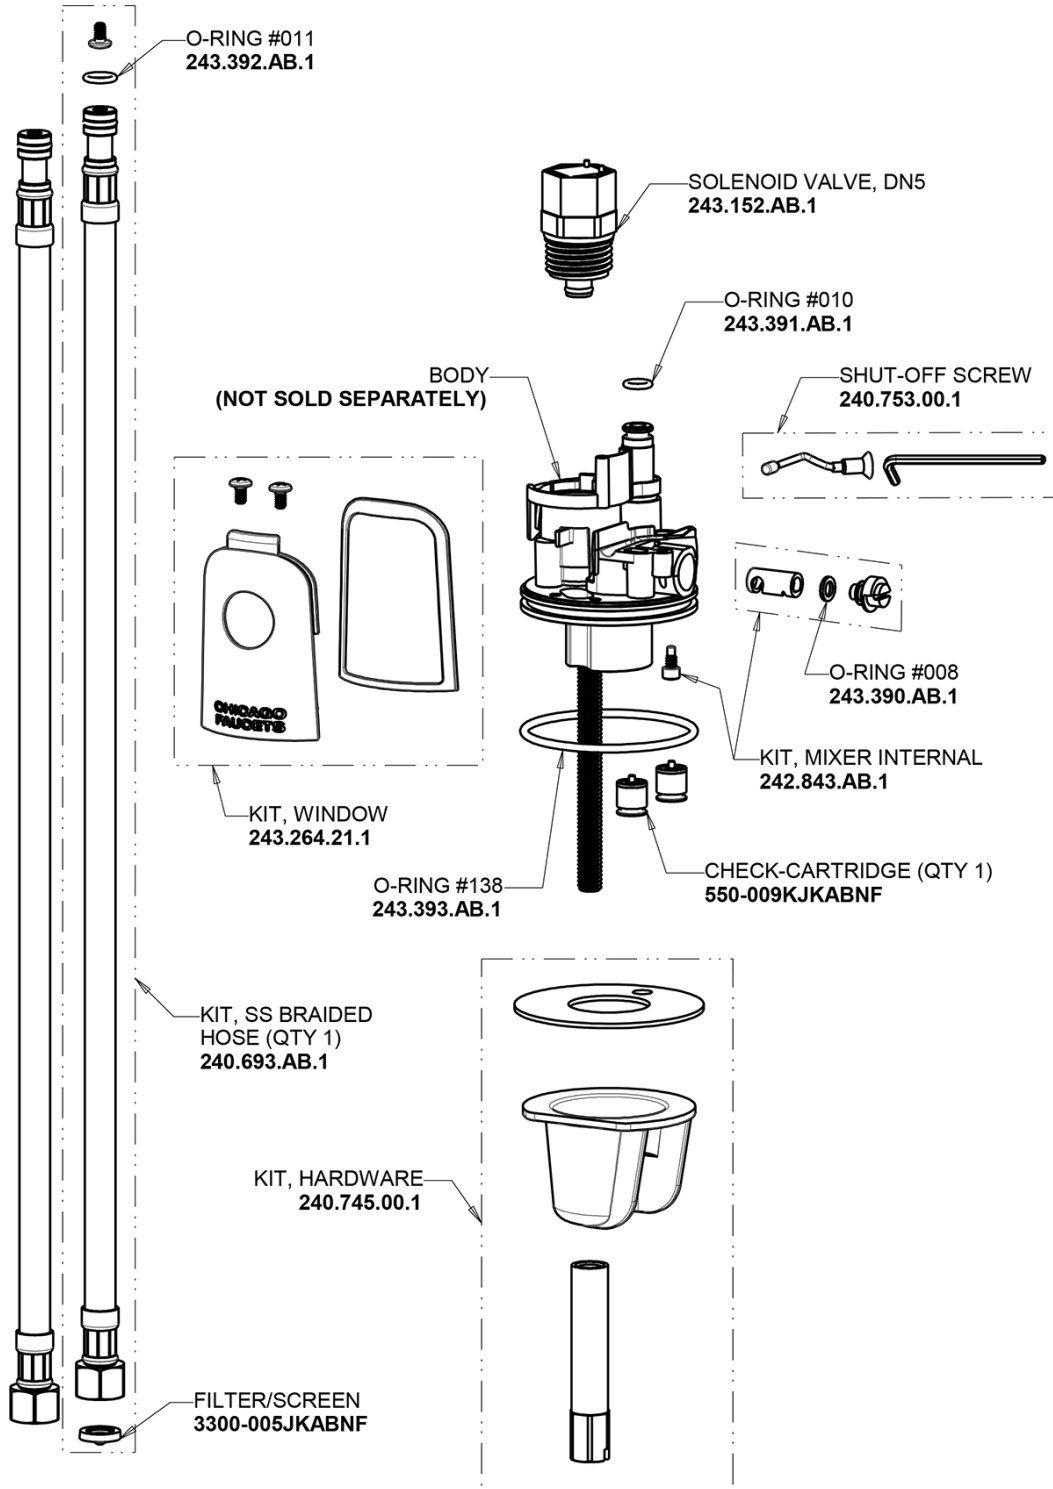

Repair Parts

116.111.AB.4

HyTronic Traditional Sink Faucet with Dual Beam Infrared Sensor

**CHICAGO
FAUCETS** 

a Geberit company

HyTronic Base with Internal Mixer

Base Parts:

For Technical Assistance:

HyTronic Traditional Sink Faucet with Dual Beam Infrared Sensor

**CHICAGO
FAUCETS** 

a Geberit company

HyTronic Traditional Spout
240.724.AB.1

CHECK-CARTRIDGE
550-009KJKABNF

O-RING, #010
243.391.AB.1

0.35 GPM (1.3 L/min) Vandal Proof Econo-Flo Non-Aerating
Outlet
E39VPJKABCP

VANDAL PROOF KEY
3-024JKRCF

Electronic Module
242.574.00.1

AC Power Adapter
240.747.00.1

For Technical Assistance:

Phone: 800-TEC-TRUE (832-8783)

Email: techsupport.us@chicagofaucets.com

2100 South Clearwater Drive
Des Plaines, IL 60018
Phone: 847-803-5000
chicagofaucets.com