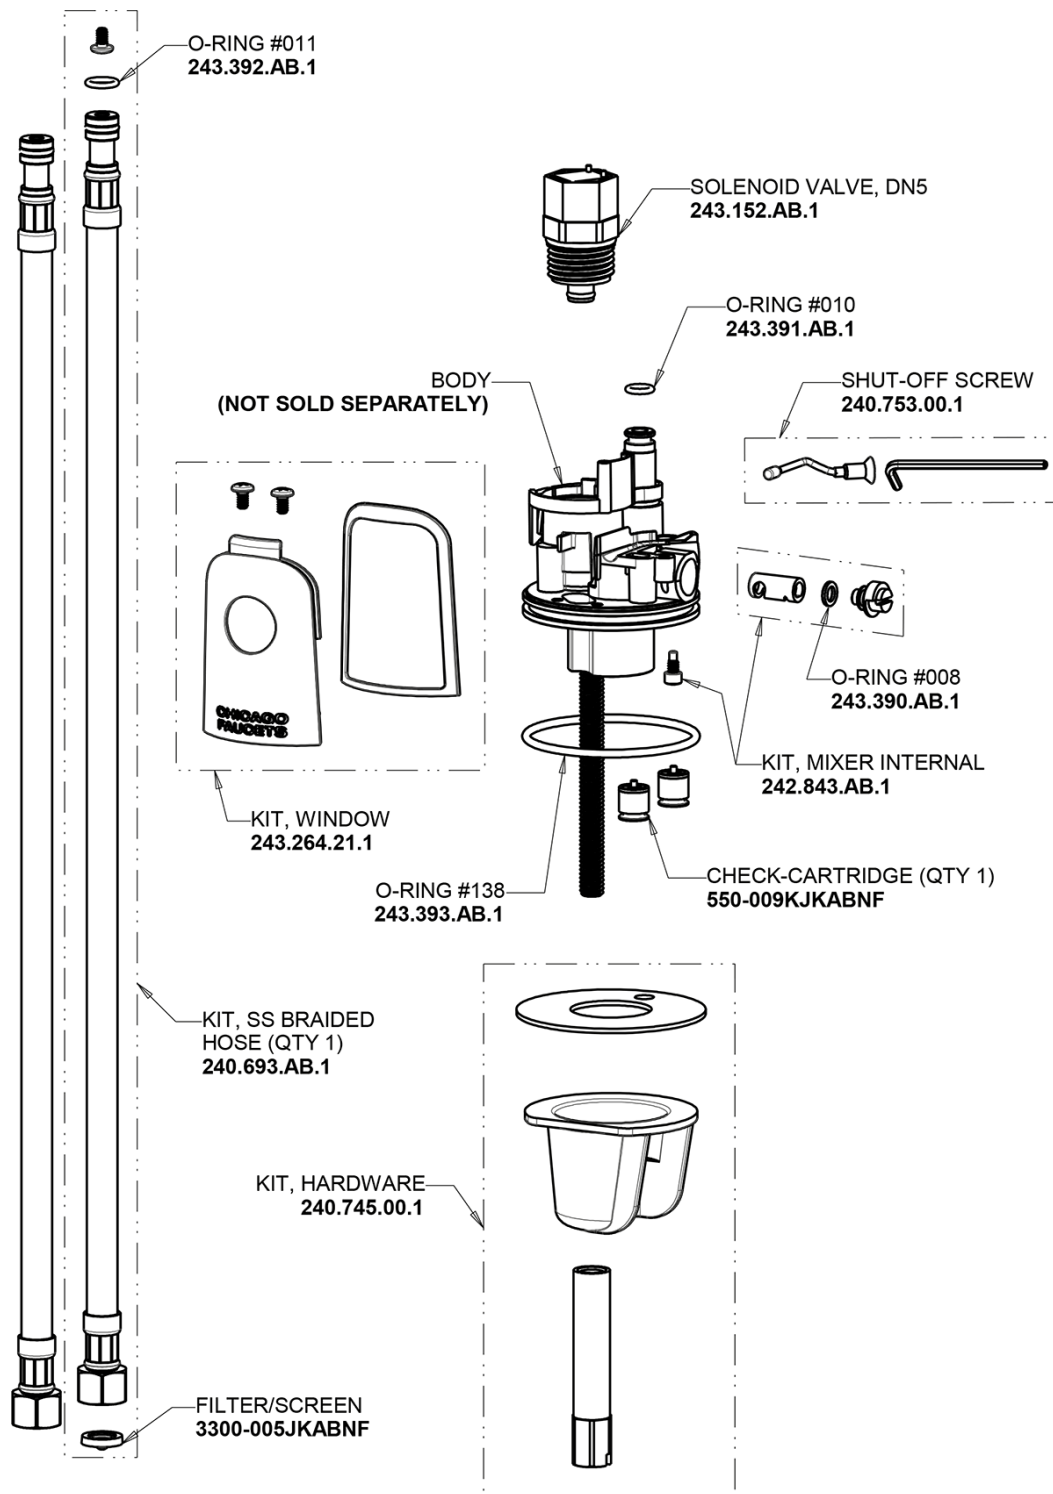

Repair Parts

116.111.AB.1

HyTronic Traditional Sink Faucet with Dual Beam Infrared Sensor

CHICAGO FAUCETS®

Geberit Group

HyTronic Base with Internal Mixer

Base Parts:

For Technical Assistance:

HyTronic Traditional Sink Faucet with Dual Beam Infrared Sensor

CHICAGO FAUCETS®

Geberit Group

HyTronic Traditional Spout
240.724.AB.1

CHECK-CARTRIDGE
550-009KJKABNF

O-RING, #010
243.391.AB.1

0.5 GPM (1.9 L/min) Vandal Proof Econo-Flo Non-Aerating
Spray
E2805JKABCP

VANDAL PROOF KEY
3-024JKRCF

Electronic Module
242.433.00.1

AC Power Adapter
240.747.00.1

For Technical Assistance:

Phone: 800-TEC-TRUE (832-8783)

Email: techsupport.us@chicagofaucets.com

2100 South Clearwater Drive
Des Plaines, IL 60018
Phone: 847-803-5000
chicagofaucets.com