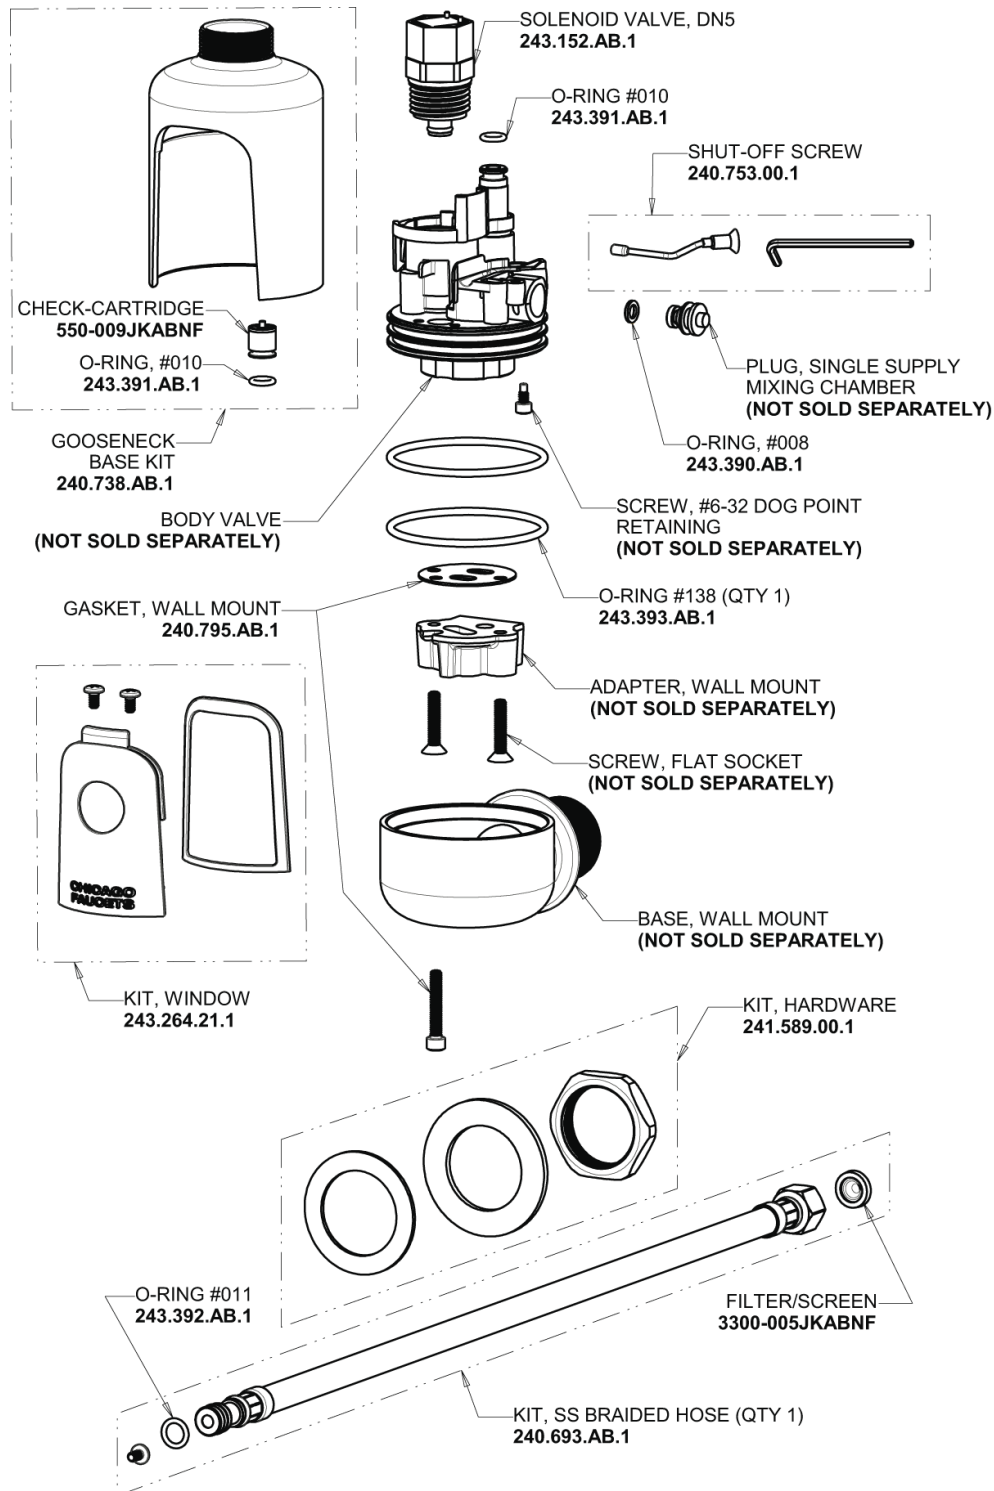

# Repair Parts

116.104.AB.4

HyTronic Gooseneck Sink Faucet with Dual Beam Infrared Sensor

## Base Parts: