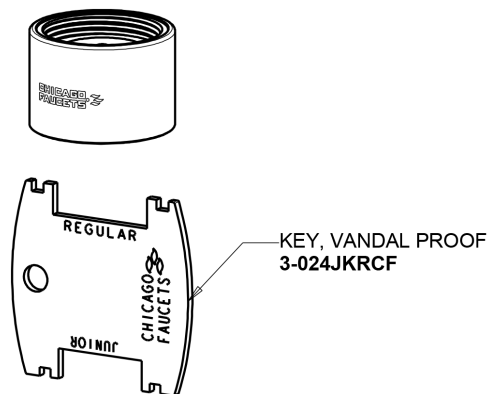

HyTronic Gooseneck Sink Faucet with Dual Beam Infrared Sensor

**CHICAGO
FAUCETS**

a Geberit company

5-1/4" Rigid / Swing Gooseneck Spout
GN2AH8JKABCP

Electronic Module
242.574.00.1

0.35 GPM (1.3 L/min) Vandal Proof Econo-Flo Non-Aerating Outlet
E38VPJKABCP