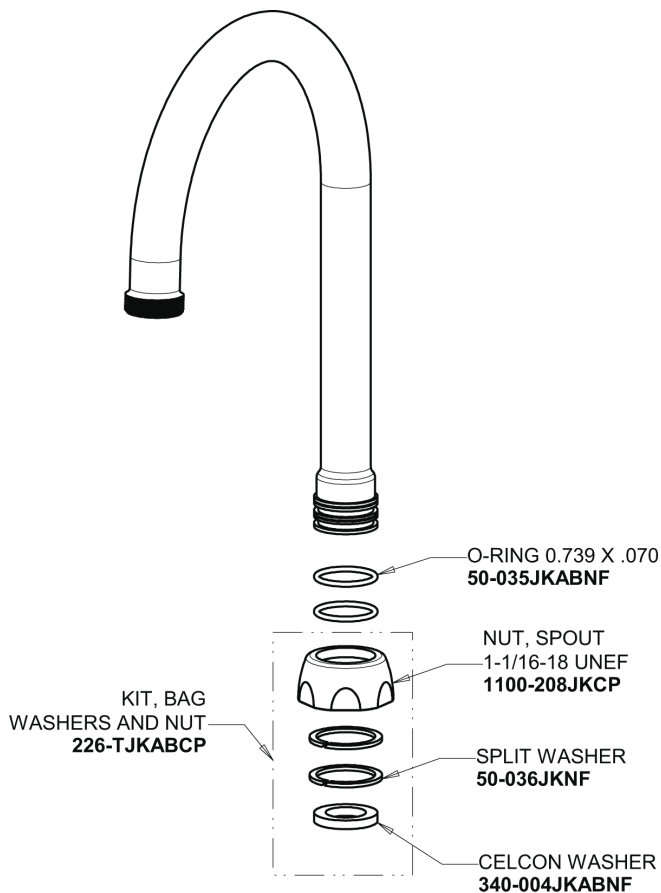

Repair Parts

116.104.AB.4

HyTronic Gooseneck Sink Faucet with Dual Beam Infrared Sensor

**CHICAGO
FAUCETS**

a Geberit company

HyTronic Base for Wall, No Mixer

Base Parts:

For Technical Assistance:

HyTronic Gooseneck Sink Faucet with Dual Beam Infrared Sensor

**CHICAGO
FAUCETS**

a Geberit company

5-1/4" Rigid / Swing Gooseneck Spout
GN2AH8JKABCP

Electronic Module
242.574.00.1

0.35 GPM (1.3 L/min) Vandal Proof Econo-Flo Non-Aerating Outlet
E38VPJKABCP