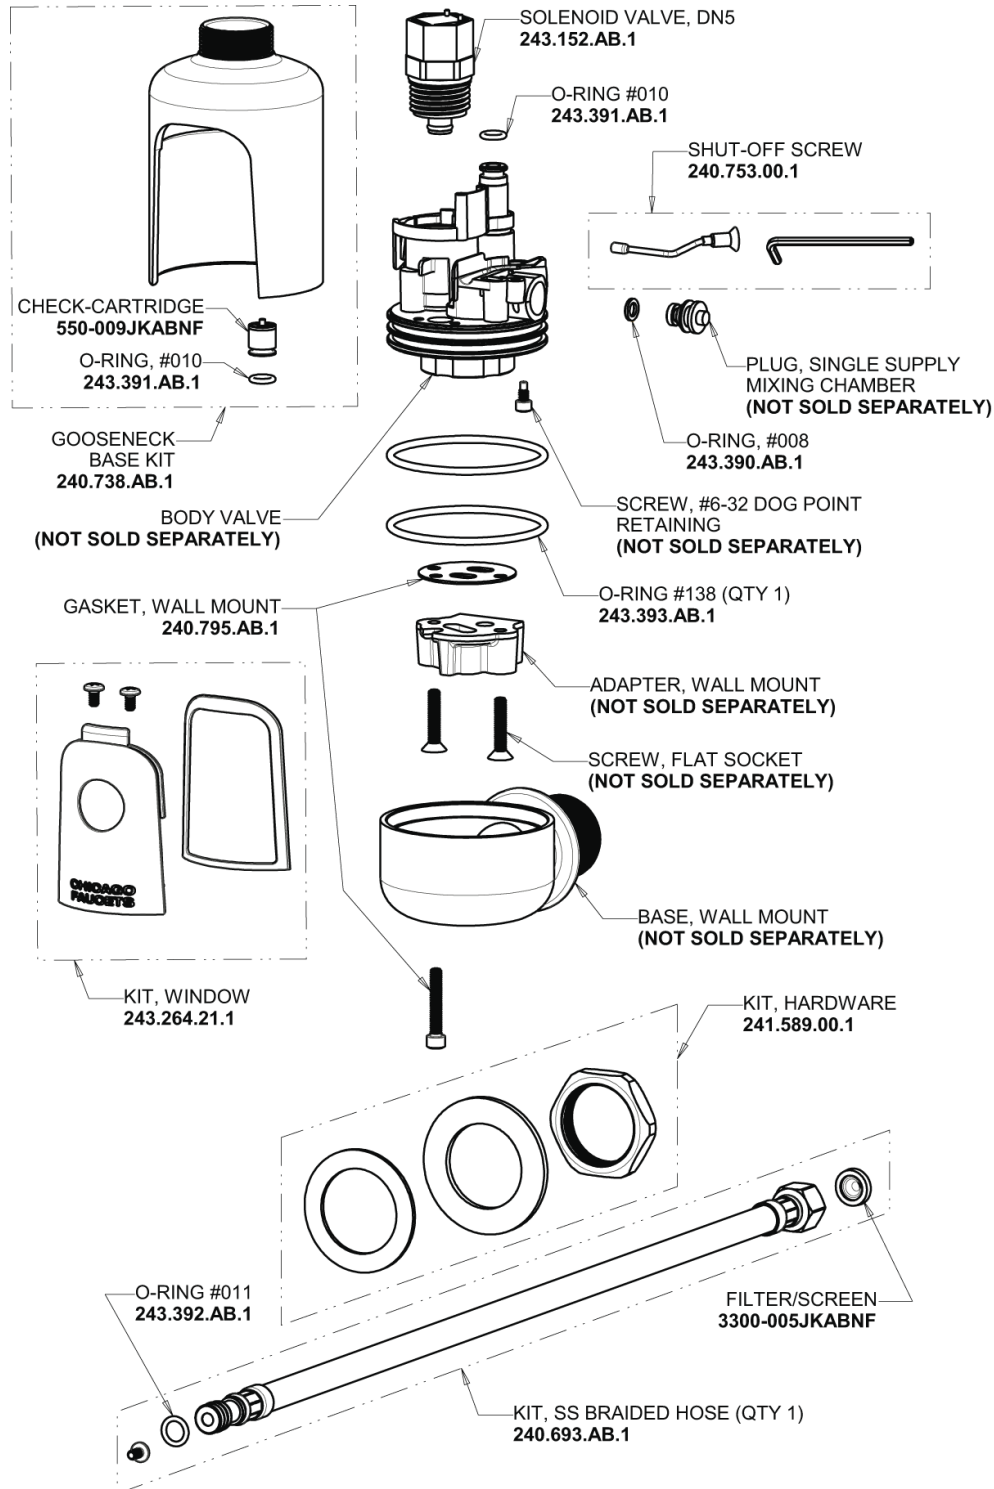

Repair Parts

116.104.AB.4

HyTronic Gooseneck Sink Faucet with Dual Beam Infrared Sensor

**CHICAGO
FAUCETS**

a Geberit company

HyTronic Base for Wall, No Mixer

Base Parts:

For Technical Assistance:

HyTronic Gooseneck Sink Faucet with Dual Beam Infrared Sensor

**CHICAGO
FAUCETS**

a Geberit company

5-1/4" Rigid / Swing Gooseneck Spout
GN2AH8JKABCP

Electronic Module
242.574.00.1

0.35 GPM (1.3 L/min) Vandal Proof Econo-Flo Non-Aerating Outlet
E38VPJKABCP