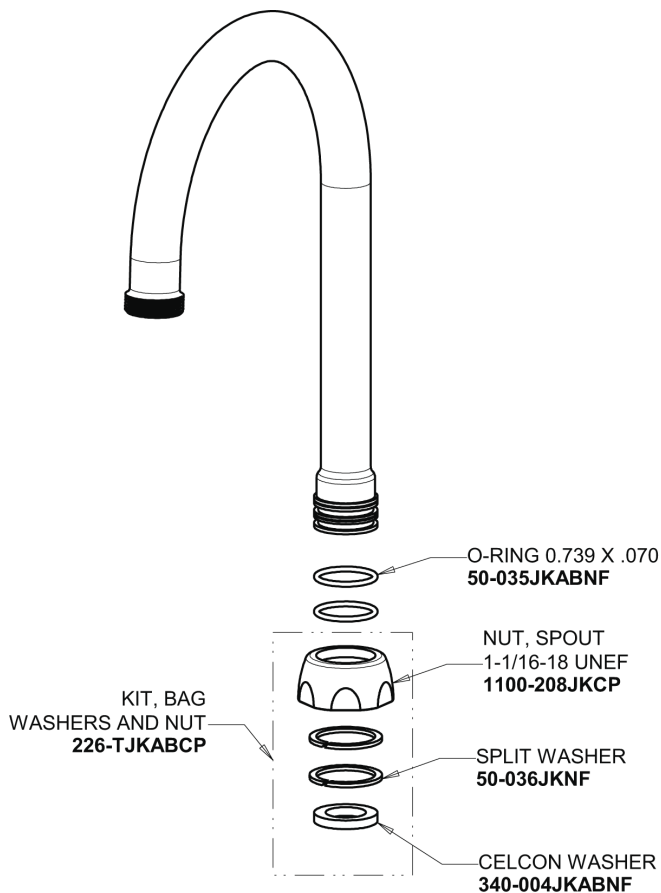

## Base Parts:

# Repair Parts

116.104.AB.4

HyTronic Gooseneck Sink Faucet with Dual Beam Infrared Sensor

# CHICAGO FAUCETS®

Geberit Group

5-1/4" Rigid / Swing Gooseneck Spout  
**GN2AH8JKABCP**

Electronic Module  
**242.574.00.1**

0.35 GPM (1.3 L/min) Vandal Proof Econo-Flo Non-Aerating  
Outlet  
**E38VPJKABCP**