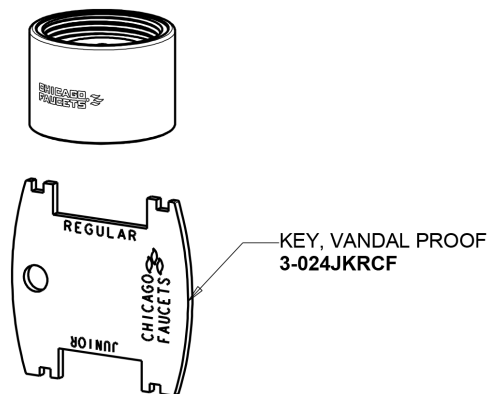

# Repair Parts

116.104.AB.4

HyTronic Gooseneck Sink Faucet with Dual Beam Infrared Sensor

# CHICAGO FAUCETS®

Geberit Group

5-1/4" Rigid / Swing Gooseneck Spout  
**GN2AH8JKABCP**

Electronic Module  
**242.574.00.1**

0.35 GPM (1.3 L/min) Vandal Proof Econo-Flo Non-Aerating  
Outlet  
**E38VPJKABCP**