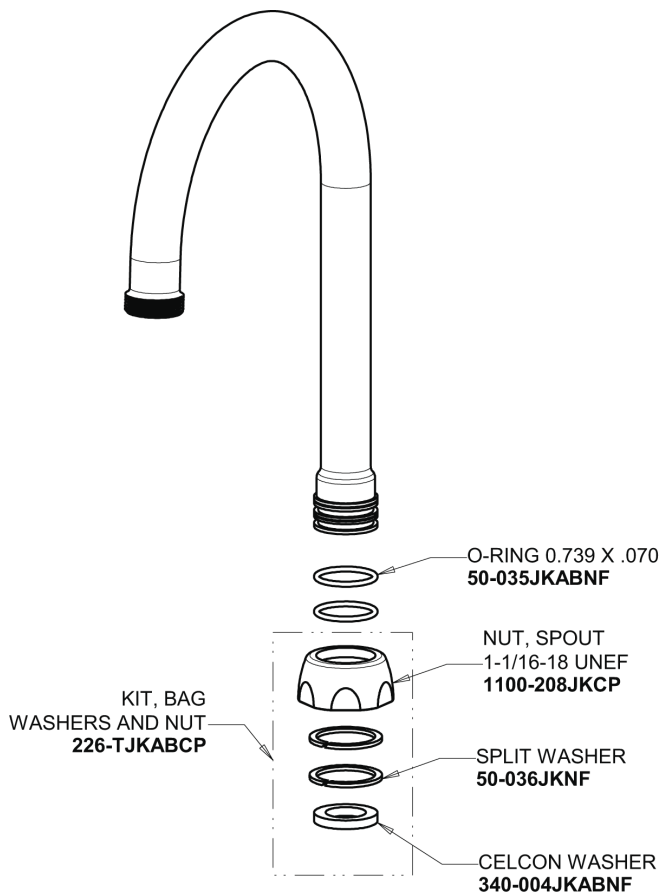

## Base Parts:

# Repair Parts

116.104.AB.1

HyTronic Gooseneck Sink Faucet with Dual Beam Infrared Sensor

**CHICAGO  
FAUCETS** 

a Geberit company

5-1/4" Rigid / Swing Gooseneck Spout  
**GN2AH8JKABCP**

Electronic Module  
**242.433.00.1**

0.5 GPM (1.9 L/min) Vandal Proof Non-Aerating Spray Outlet  
**E2805-5JKABCP**

AC Power Adapter  
**240.747.00.1**