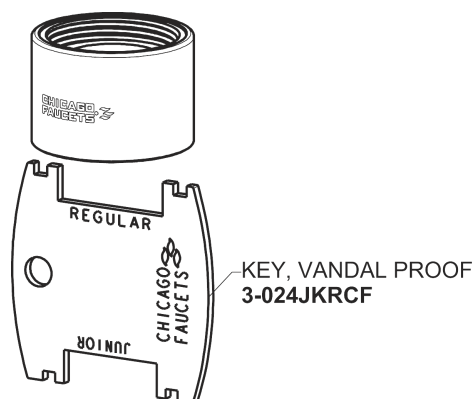

# Repair Parts

116.104.AB.1

HyTronic Gooseneck Sink Faucet with Dual Beam Infrared Sensor

**CHICAGO  
FAUCETS** 

a Geberit company

5-1/4" Rigid / Swing Gooseneck Spout  
**GN2AH8JKABCP**

Electronic Module  
**242.433.00.1**

0.5 GPM (1.9 L/min) Vandal Proof Non-Aerating Spray Outlet  
**E2805-5JKABCP**

AC Power Adapter  
**240.747.00.1**