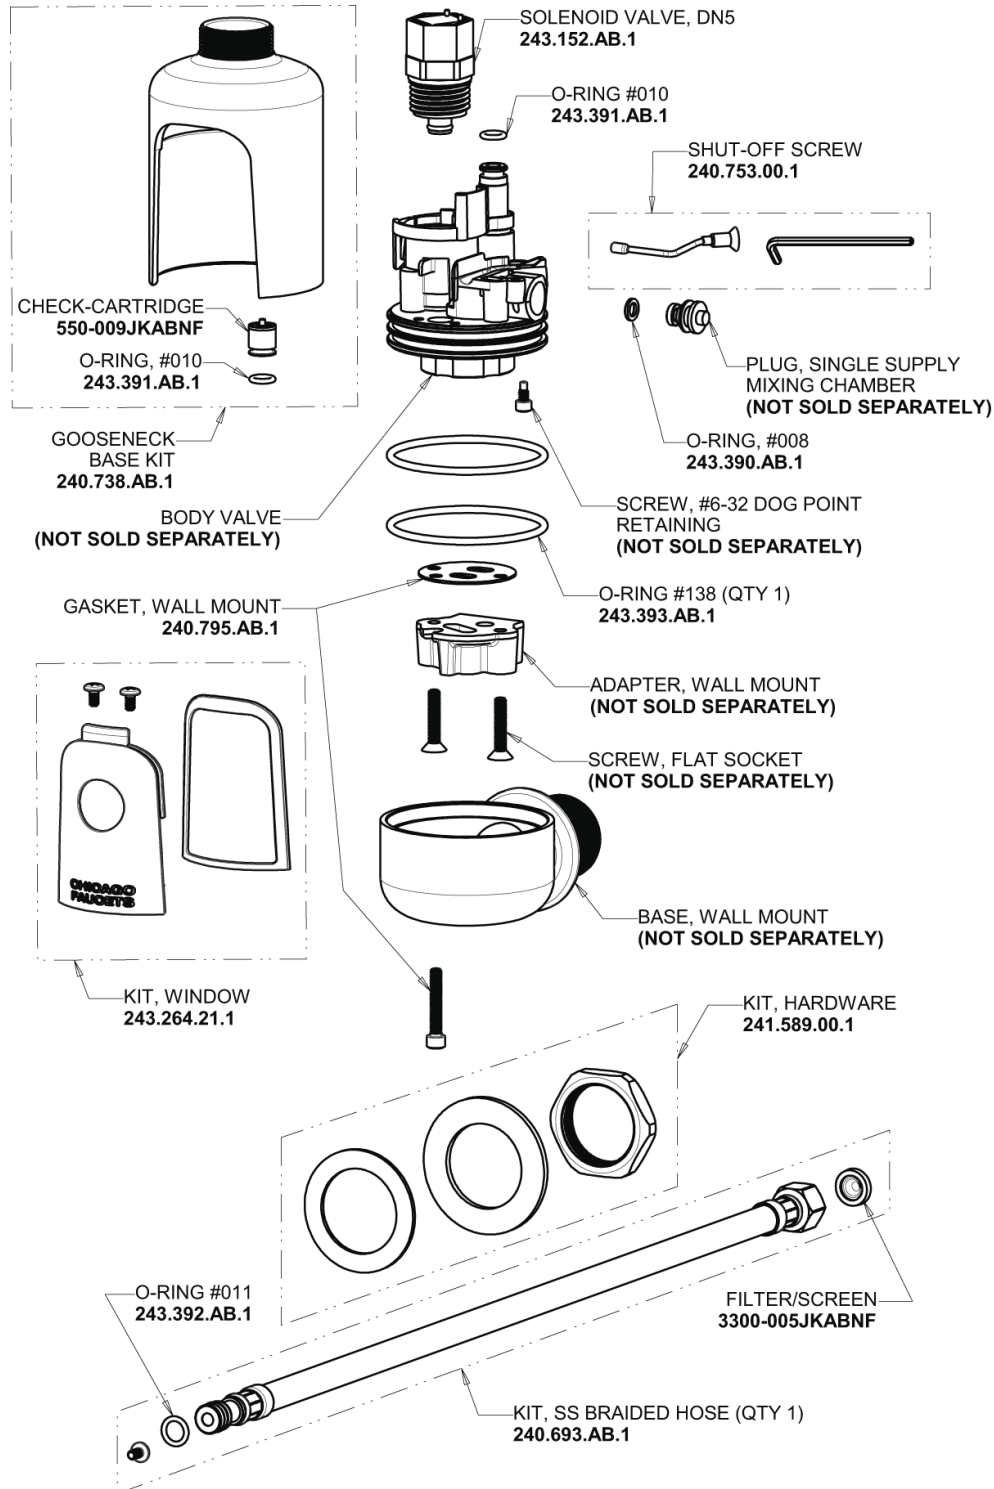

# Repair Parts

116.104.AB.1

HyTronic Gooseneck Sink Faucet with Dual Beam Infrared Sensor

**CHICAGO  
FAUCETS**

a Geberit company

HyTronic Base for Wall, No Mixer

## Base Parts: