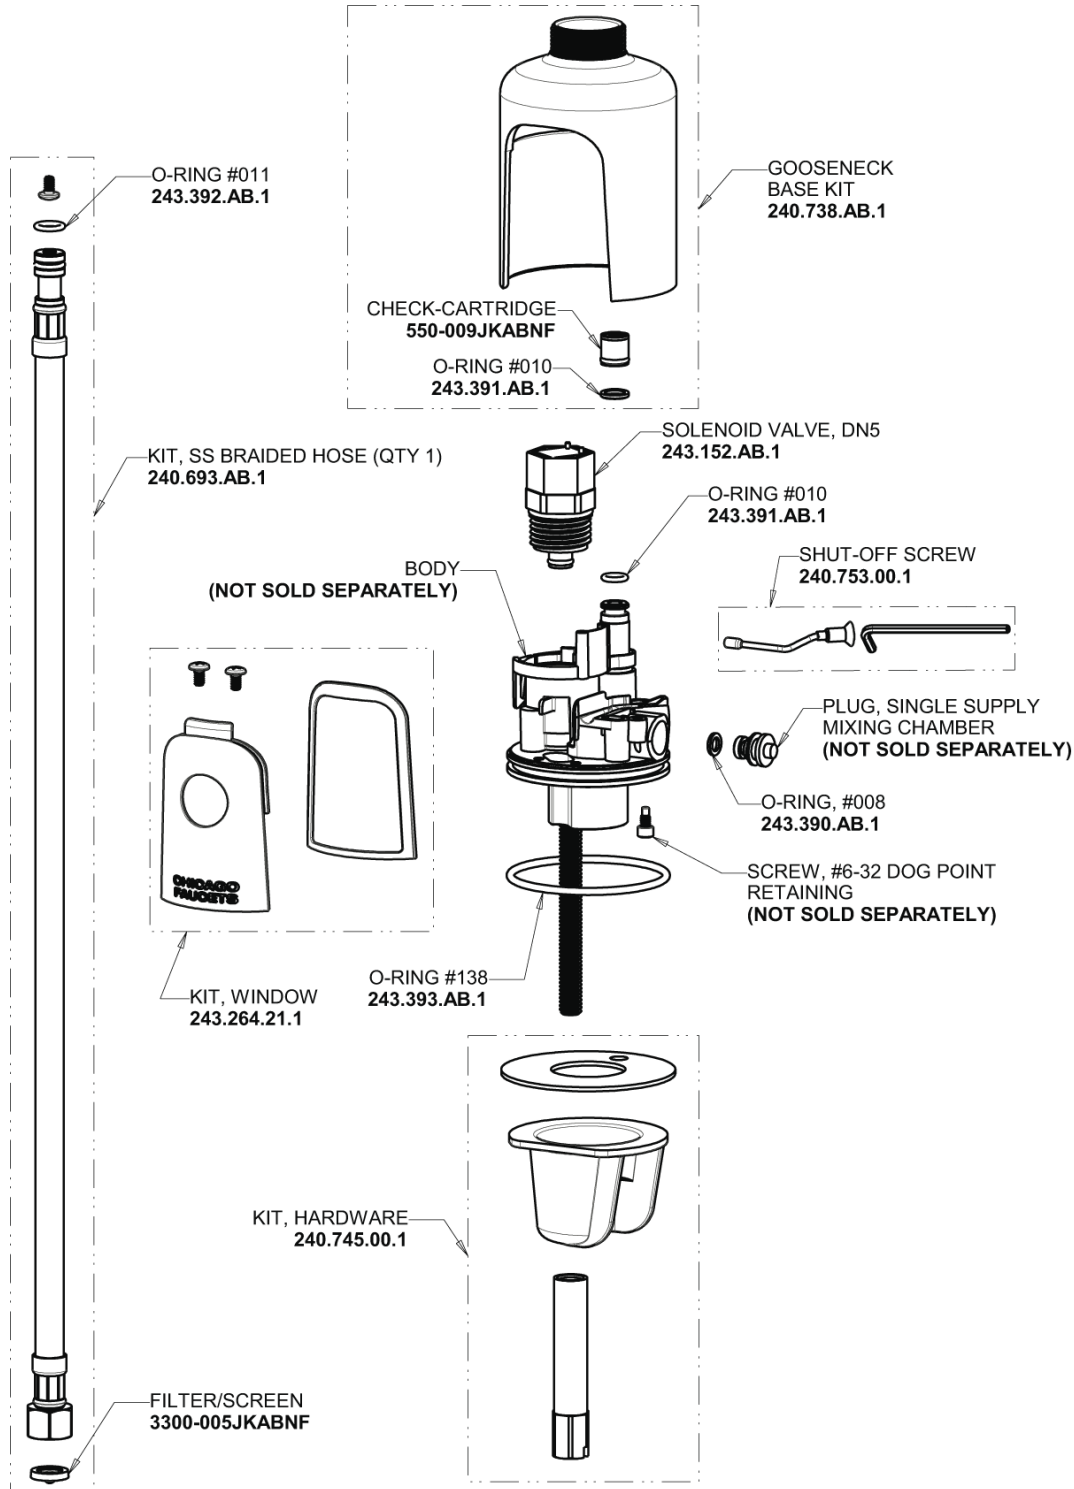

Repair Parts

116.103.AB.4

HyTronic Gooseneck Sink Faucet with Dual Beam Infrared Sensor

**CHICAGO
FAUCETS**

a Geberit company

Base Parts:

For Technical Assistance:

Phone: 800-TEC-TRUE (832-8783)

**CHICAGO
FAUCETS** 

a Geberit company

5-1/4" Rigid / Swing Gooseneck Spout
GN2AH8JKABCP

Electronic Module
242.574.00.1

0.35 GPM (1.3 L/min) Vandal Proof Econo-Flo Non-Aerating
Outlet
E38VPJKABCP

AC Power Adapter
240.747.00.1