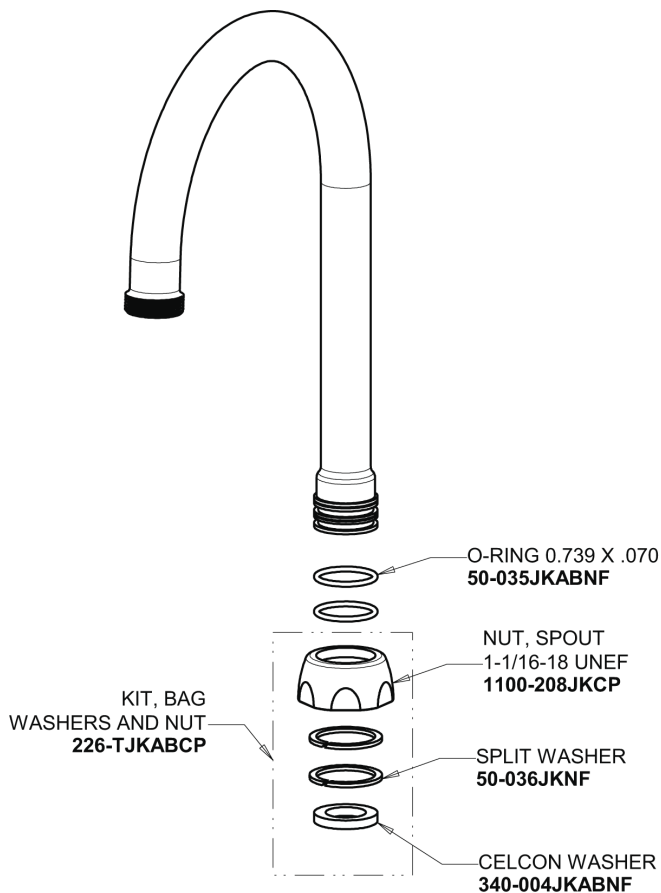

Repair Parts

116.103.AB.1

HyTronic Gooseneck Sink Faucet with Dual Beam Infrared Sensor

CHICAGO FAUCETS®

Geberit Group

Base Parts:

For Technical Assistance:

Phone: 800-TEC-TRUE (832-8783)

Email: techsupport.us@chicagofaucets.com

2100 South Clearwater Drive

Des Plaines, IL 60018

Phone: 847-803-5000

chicagofaucets.com

Repair Parts

116.103.AB.1

HyTronic Gooseneck Sink Faucet with Dual Beam Infrared Sensor

CHICAGO FAUCETS®

Geberit Group

5-1/4" Rigid / Swing Gooseneck Spout
GN2AH8JKABCP

Electronic Module
242.433.00.1

0.5 GPM (1.9 L/min) Vandal Proof Non-Aerating Spray Outlet
E2805-5JKABCP

AC Power Adapter
240.747.00.1