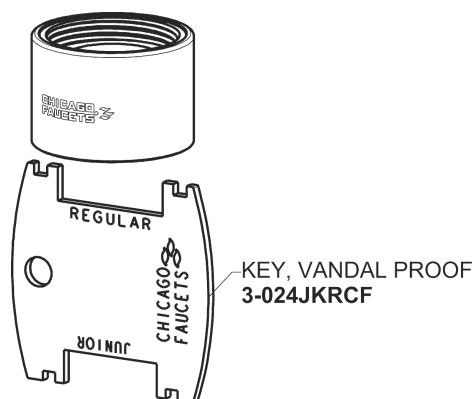

Repair Parts

116.103.AB.1

HyTronic Gooseneck Sink Faucet with Dual Beam Infrared Sensor

CHICAGO FAUCETS®

Geberit Group

Base Parts:

For Technical Assistance:

Phone: 800-TEC-TRUE (832-8783)

CHICAGO FAUCETS®

Geberit Group

5-1/4" Rigid / Swing Gooseneck Spout
GN2AH8JKABCP

Electronic Module
242.433.00.1

0.5 GPM (1.9 L/min) Vandal Proof Non-Aerating Spray Outlet
E2805-5JKABCP

AC Power Adapter
240.747.00.1