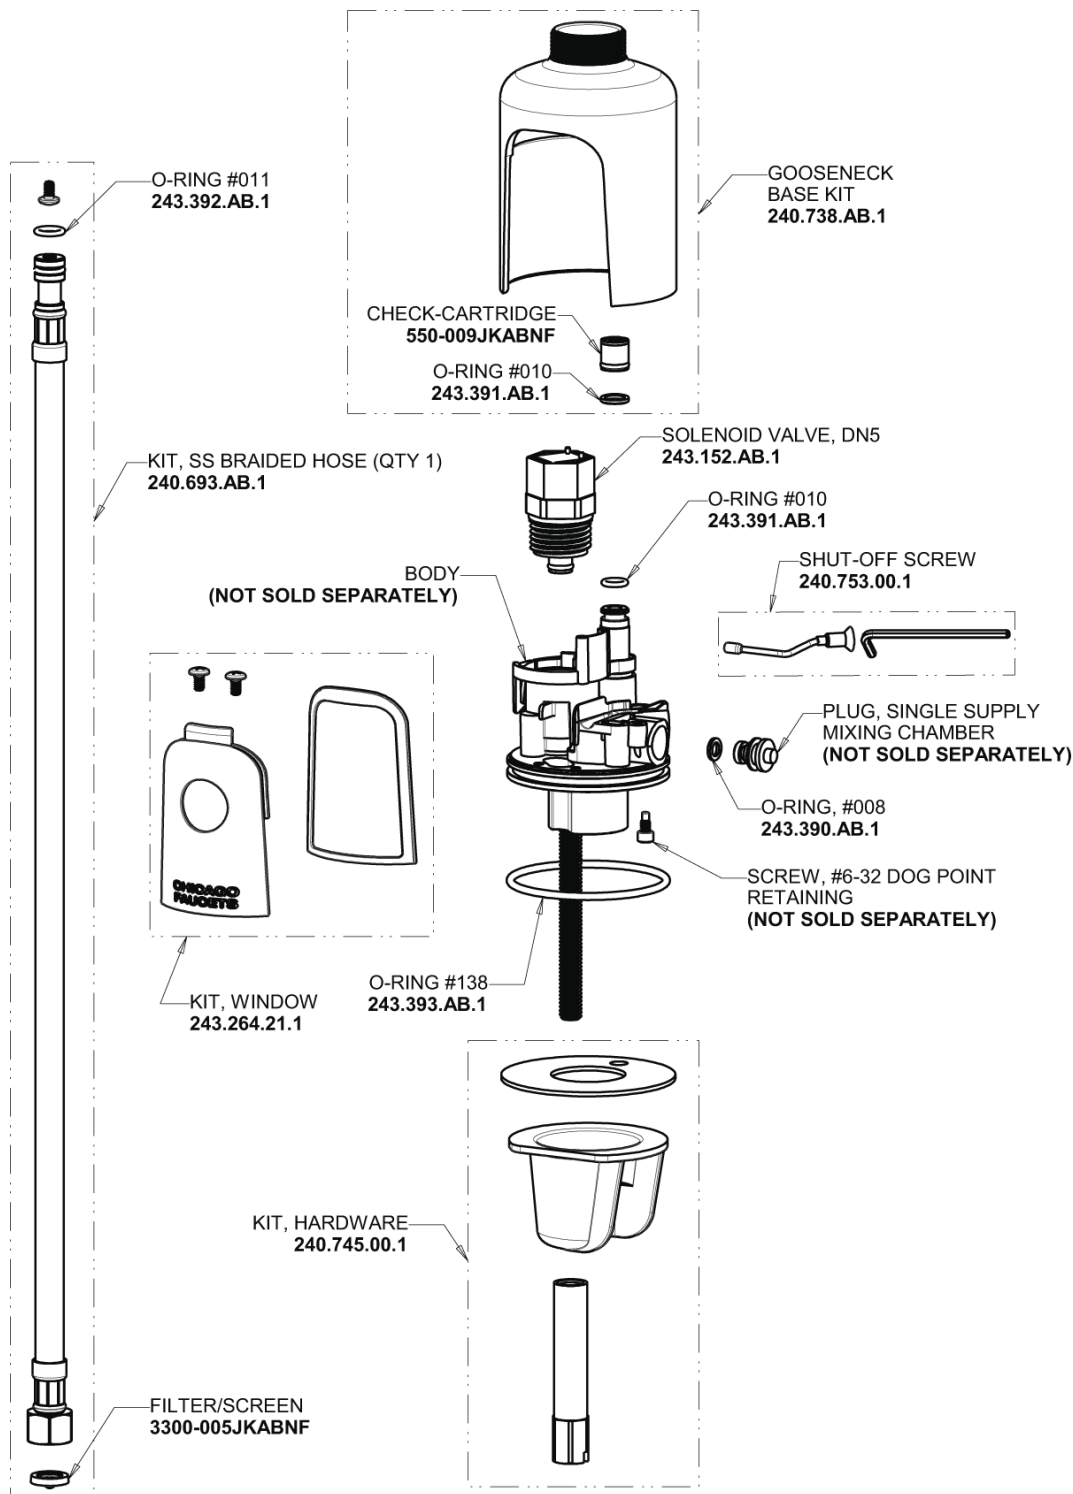

Repair Parts

116.103.AB.1

HyTronic Gooseneck Sink Faucet with Dual Beam Infrared Sensor

CHICAGO FAUCETS®

Geberit Group

Base Parts:

For Technical Assistance:

Phone: 800-TEC-TRUE (832-8783)

CHICAGO FAUCETS®

Geberit Group

5-1/4" Rigid / Swing Gooseneck Spout
GN2AH8JKABCP

Electronic Module
242.433.00.1

0.5 GPM (1.9 L/min) Vandal Proof Non-Aerating Spray Outlet
E2805-5JKABCP

AC Power Adapter
240.747.00.1